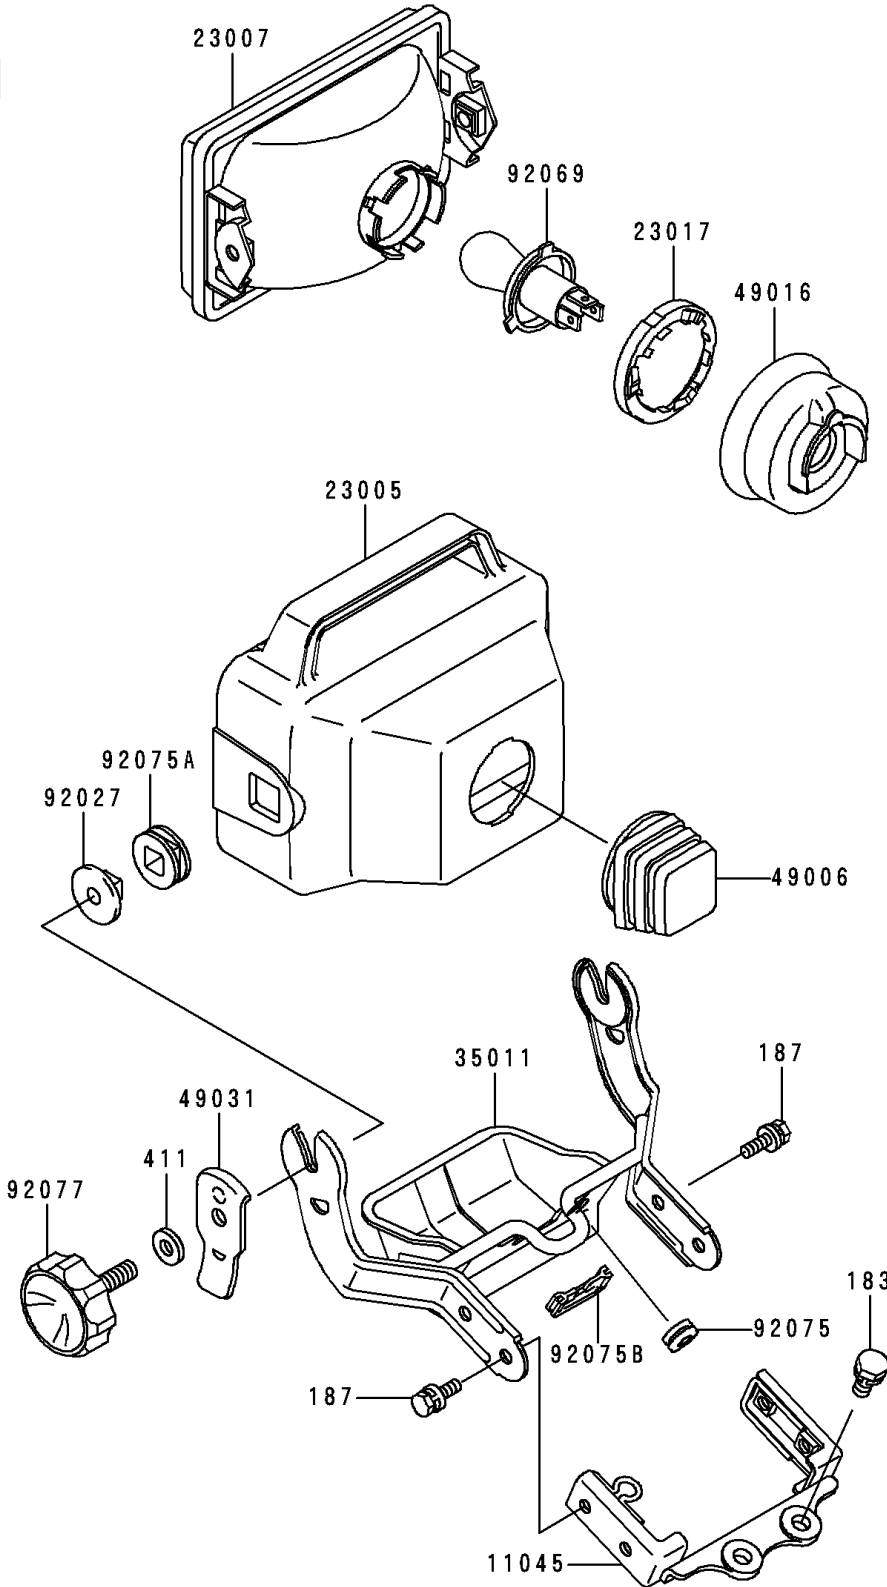

# 1994 Bayou 300 PARTS DIAGRAM

Headlight(s)(KLF300-B5/B6/B7)

F2710

# 1994 Bayou 300 PARTS LIST

Headlight(s)(KLF300-B5/B6/B7)

ITEM NAME

PART NUMBER

QUANTITY