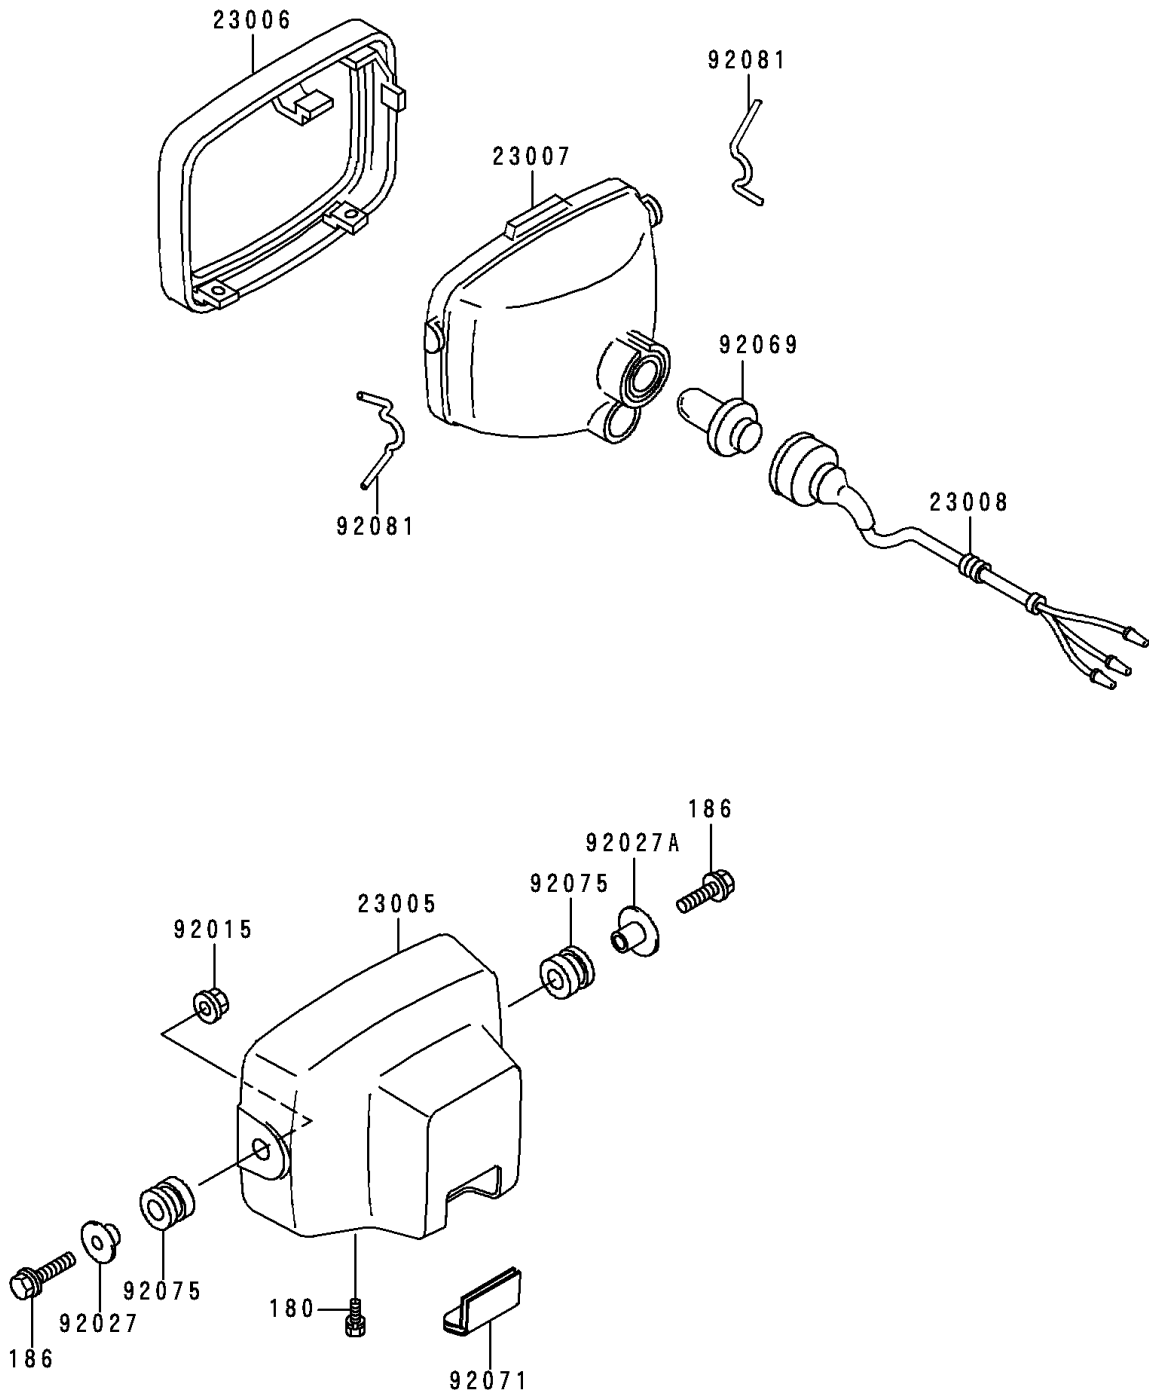

1996 Bayou 300 PARTS DIAGRAM

Headlight(s)(KLF300-B8/B9)

F2710A

1996 Bayou 300 PARTS LIST

Headlight(s)(KLF300-B8/B9)

ITEM NAME	PART NUMBER	QUANTITY
BOLT-UPSET-WS (Ref # 180)	180C0512	4
BOLT-UPSET-WP (Ref # 186)	186B0630	4
BODY-COMP-HEAD LAMP,BLACK (Ref # 23005)	23005-1018-6Z	2
RIM-LAMP (Ref # 23006)	23006-1058	2
LENS-COMP,HEAD LAMP (Ref # 23007)	23007-1274	2
SOCKET-ASSY,HEAD LAMP (Ref # 23008)	23008-1357	2
NUT,FLANGED,6MM (Ref # 92015)	92015-1367	2
COLLAR,L=9.6 (Ref # 92027)	92027-1045	2
COLLAR,L=13.1 (Ref # 92027A)	92027-251	2
BULB,12V 25/25W (Ref # 92069)	92069-1010	2
GROMMET,HEAD LAMP (Ref # 92071)	92071-1205	2
DAMPER (Ref # 92075)	92075-277	4
SPRING (Ref # 92081)	92081-1421	4