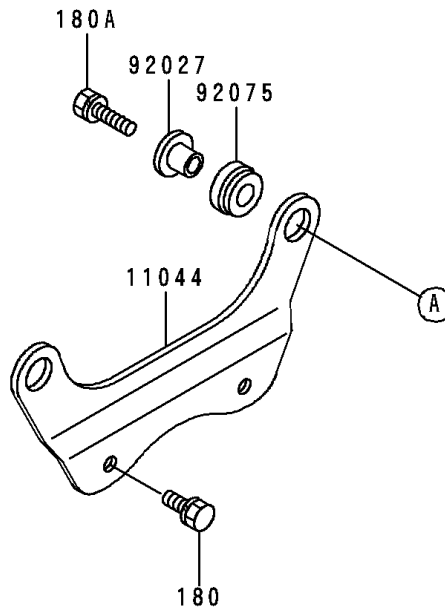

# 1996 Bayou 300 PARTS DIAGRAM

Taillight(s)

F2720

# 1996 Bayou 300 PARTS LIST

## Taillight(s)

ITEM NAME	PART NUMBER	QUANTITY
BOLT-UPSET-WS (Ref # 180)	180D0612	2
BOLT-UPSET-WS (Ref # 180A)	180D0620	2
GASKET,TAIL LAMP (Ref # 11009)	11009-1404	1
BRACKET,TAIL LAMP (Ref # 11044)	11044-1367	1
SOCKET-ASSY,TAIL LAMP (Ref # 23008)	23008-1243	1
LAMP-TAIL (Ref # 23025)	23025-1113	1
LENS,TAIL LAMP (Ref # 23026)	23026-1056	1
BODY-COMP-TAIL LAMP (Ref # 23027)	23027-1064	1
SCREW,TAPPING,4X30 (Ref # 92009)	92009-1056	2
COLLAR,L=11.1 (Ref # 92027)	92027-194	2
BULB,12V 8W (Ref # 92069)	92069-1012	2
DAMPER (Ref # 92075)	92075-277	2