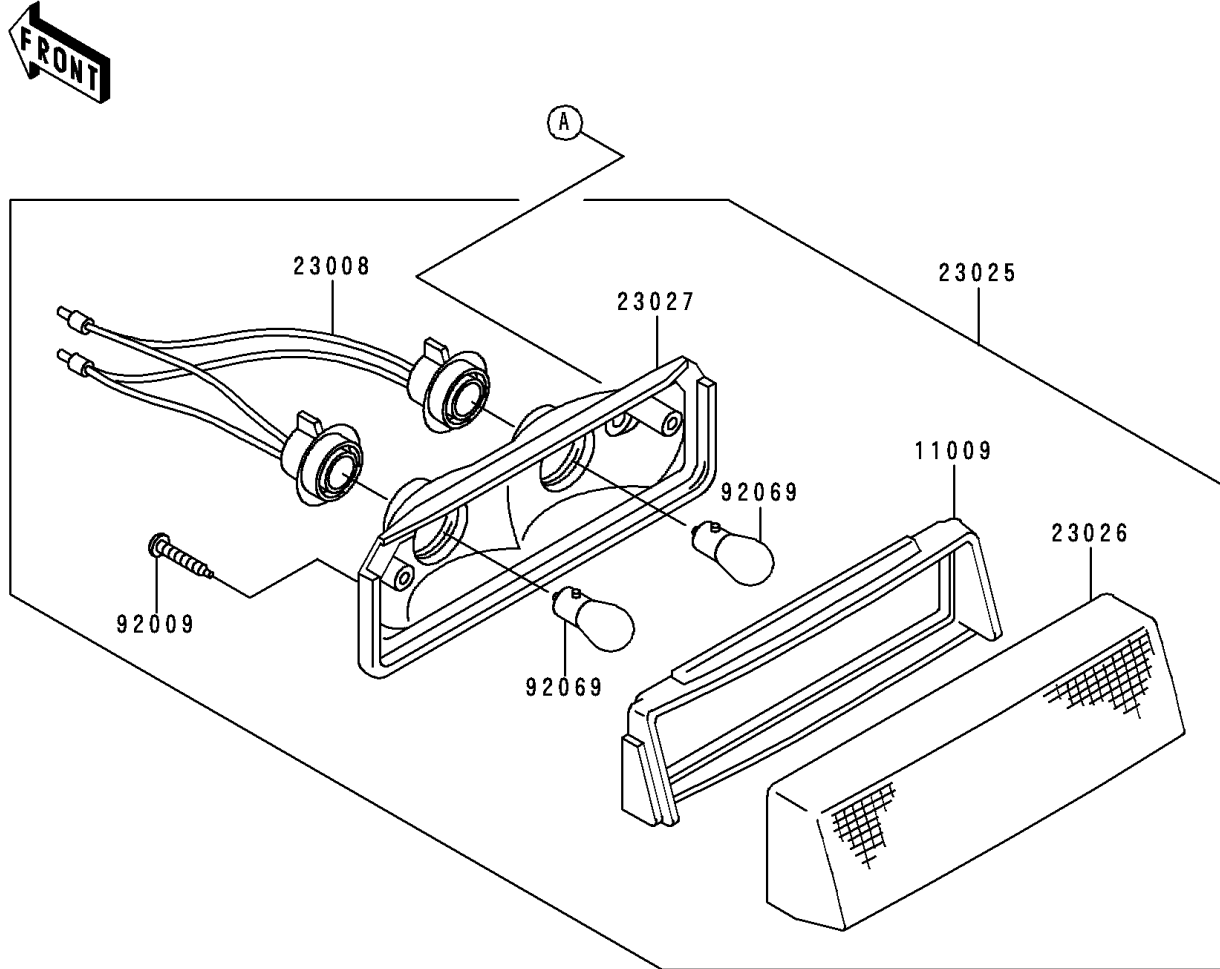

# 1996 Bayou 300 PARTS DIAGRAM

Taillight(s)

F2720

## 1996 Bayou 300 PARTS LIST

### Taillight(s)

ITEM NAME	PART NUMBER	QUANTITY
BOLT-UPSET-WS (Ref # 180)	180D0612	2
BOLT-UPSET-WS (Ref # 180A)	180D0620	2
GASKET,TAIL LAMP (Ref # 11009)	11009-1404	1
BRACKET,TAIL LAMP (Ref # 11044)	11044-1367	1
SOCKET-ASSY,TAIL LAMP (Ref # 23008)	23008-1243	1
LAMP-TAIL (Ref # 23025)	23025-1113	1
LENS,TAIL LAMP (Ref # 23026)	23026-1056	1
BODY-COMP-TAIL LAMP (Ref # 23027)	23027-1064	1
SCREW,TAPPING,4X30 (Ref # 92009)	92009-1056	2
COLLAR,L=11.1 (Ref # 92027)	92027-194	2
BULB,12V 8W (Ref # 92069)	92069-1012	2
DAMPER (Ref # 92075)	92075-277	2