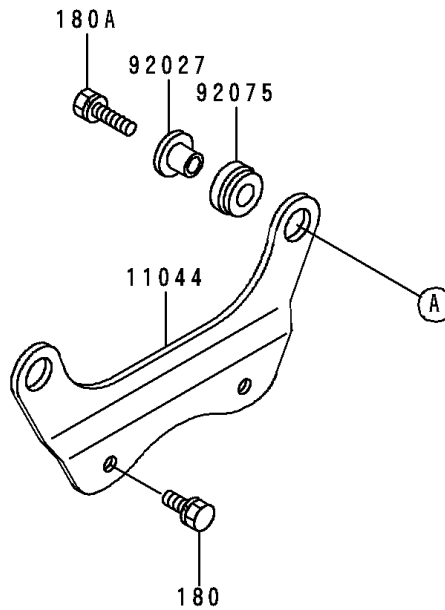

# 1996 Bayou 300 PARTS DIAGRAM

Taillight(s)

F2720

## 1996 Bayou 300 PARTS LIST

### Taillight(s)

ITEM NAME	PART NUMBER	QUANTITY
BOLT-UPSET-WS (Ref # 180)	180D0612	2
BOLT-UPSET-WS (Ref # 180A)	180D0620	2
GASKET,TAIL LAMP (Ref # 11009)	11009-1404	1
BRACKET,TAIL LAMP (Ref # 11044)	11044-1367	1
SOCKET-ASSY,TAIL LAMP (Ref # 23008)	23008-1243	1
LAMP-TAIL (Ref # 23025)	23025-1113	1
LENS,TAIL LAMP (Ref # 23026)	23026-1056	1
BODY-COMP-TAIL LAMP (Ref # 23027)	23027-1064	1
SCREW,TAPPING,4X30 (Ref # 92009)	92009-1056	2
COLLAR,L=11.1 (Ref # 92027)	92027-194	2
BULB,12V 8W (Ref # 92069)	92069-1012	2
DAMPER (Ref # 92075)	92075-277	2