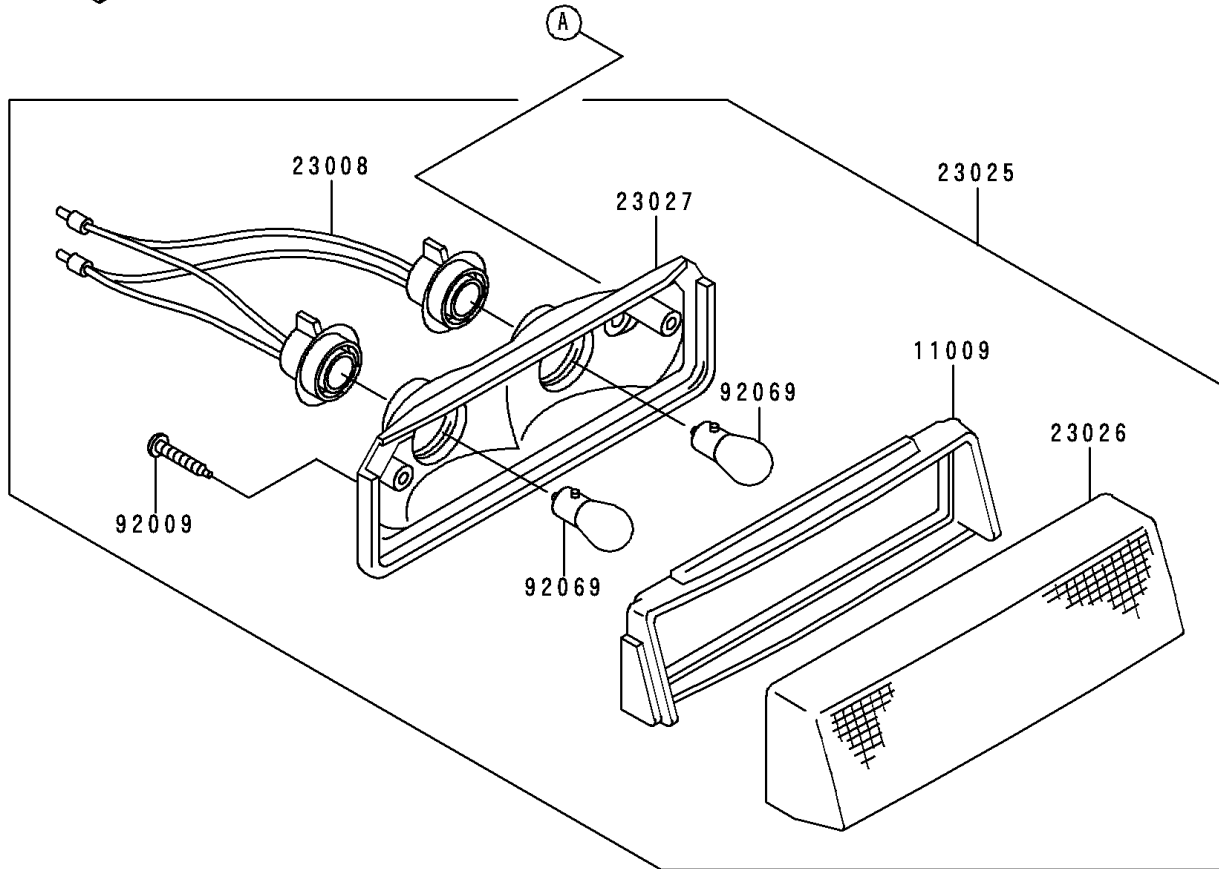

# 1996 Bayou 300 PARTS DIAGRAM

Taillight(s)

F2720

# 1996 Bayou 300 PARTS LIST

## Taillight(s)

ITEM NAME	PART NUMBER	QUANTITY
BOLT-UPSET-WS (Ref # 180)	180D0612	2
BOLT-UPSET-WS (Ref # 180A)	180D0620	2
GASKET,TAIL LAMP (Ref # 11009)	11009-1404	1
BRACKET,TAIL LAMP (Ref # 11044)	11044-1367	1
SOCKET-ASSY,TAIL LAMP (Ref # 23008)	23008-1243	1
LAMP-TAIL (Ref # 23025)	23025-1113	1
LENS,TAIL LAMP (Ref # 23026)	23026-1056	1
BODY-COMP-TAIL LAMP (Ref # 23027)	23027-1064	1
SCREW,TAPPING,4X30 (Ref # 92009)	92009-1056	2
COLLAR,L=11.1 (Ref # 92027)	92027-194	2
BULB,12V 8W (Ref # 92069)	92069-1012	2
DAMPER (Ref # 92075)	92075-277	2