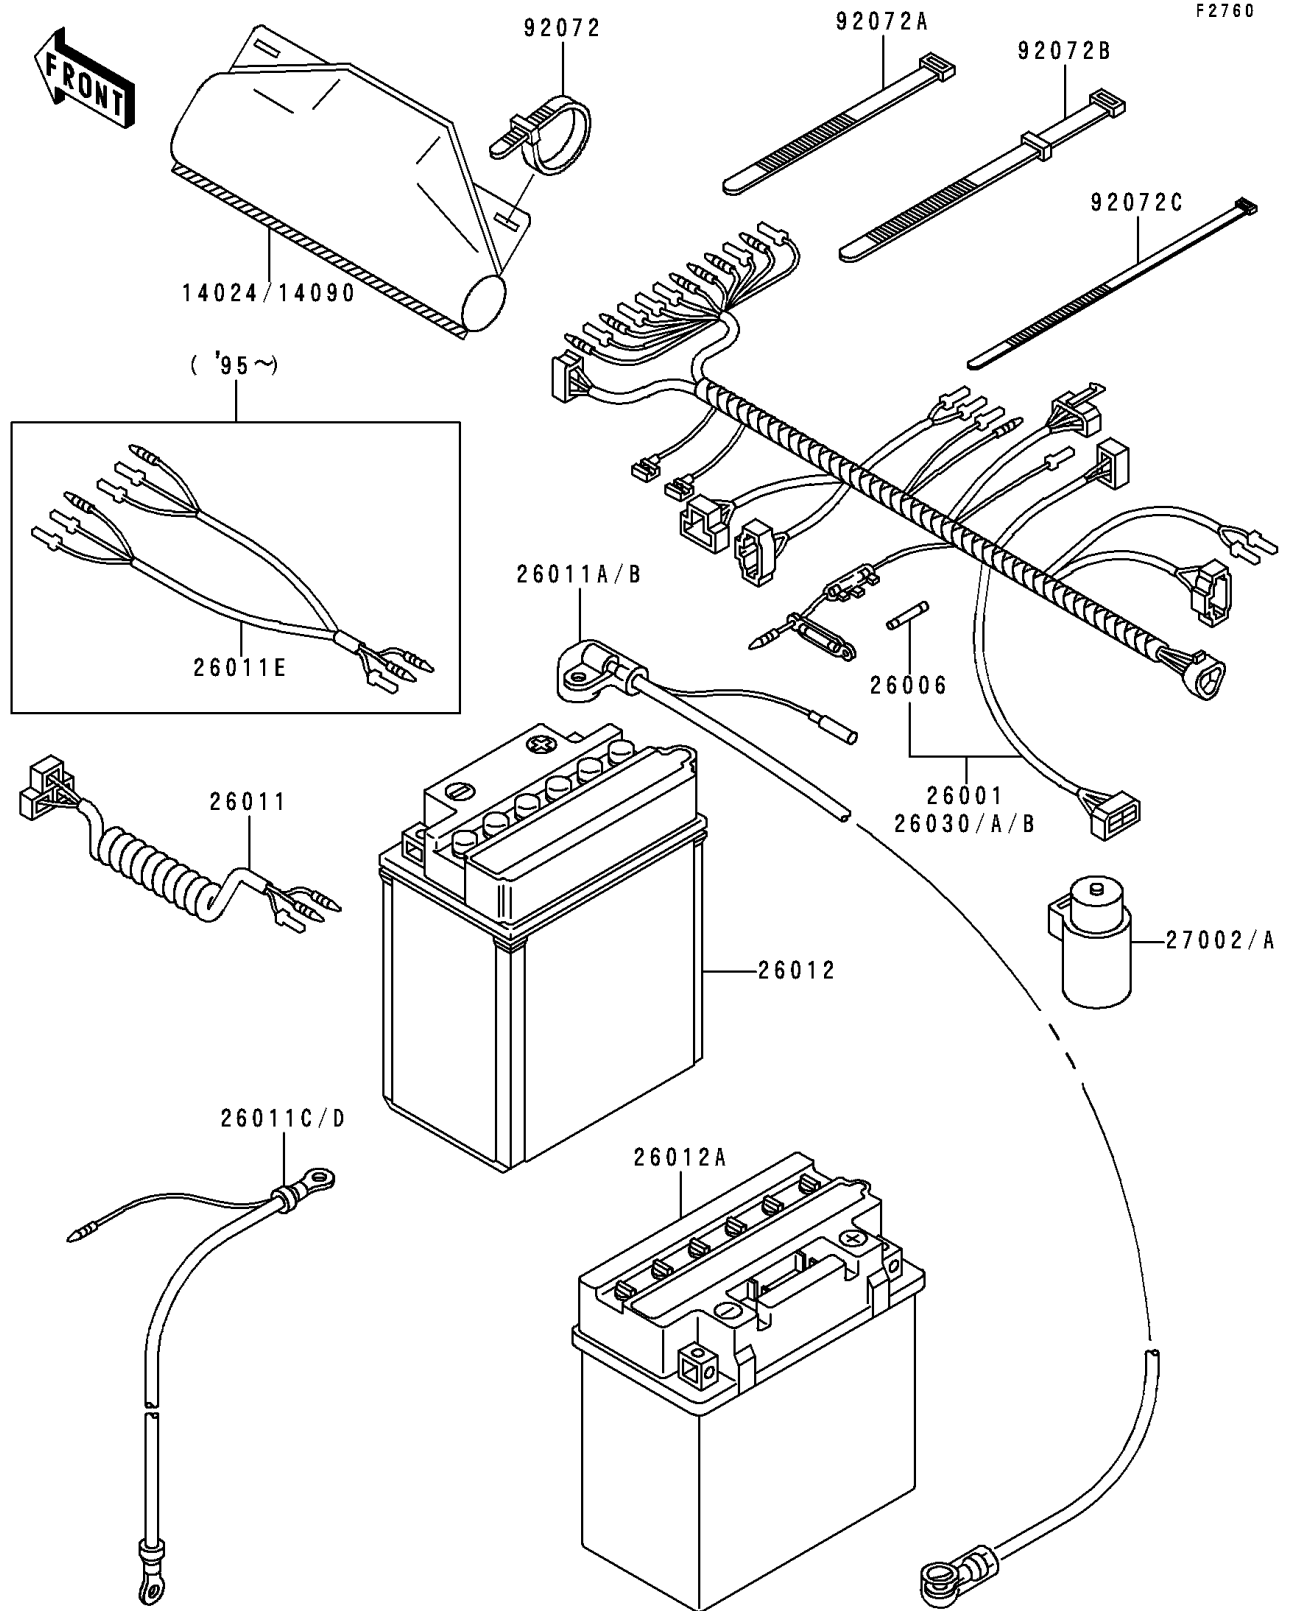

1992 Bayou 300 PARTS DIAGRAM

Chassis Electrical Equipment

1992 Bayou 300 PARTS LIST

Chassis Electrical Equipment

ITEM NAME	PART NUMBER	QUANTITY
COVER,COUPLER (Ref # 14024)	14024-1624	1
FUSE,30A,L=30 (Ref # 26006)	26006-1059	2
WIRE-LEAD,HEAD LAMP (Ref # 26011)	26011-1405	1
RELAY-ASSY (Ref # 27002)	27002-1051	1
BAND,L=123 (Ref # 92072)	92072-030	3
BAND,L=149 (Ref # 92072A)	92072-031	2
BAND,L=186 (Ref # 92072B)	92072-056	2
BAND,L=188 (Ref # 92072C)	92072-1239	10
HARNESS,MAIN (Ref # 26001)	26001-1937	1
WIRE-LEAD,BATTERY(+) (Ref # 26011A)	26011-1544	1
WIRE-LEAD,BATTERY(+) (Ref # 26011B)	26011-1545	1
WIRE-LEAD,BATTERY(-) (Ref # 26011C)	26011-1559	1
WIRE-LEAD,BATTERY(-) (Ref # 26011D)	26011-1560	1
BATTERY,12V 14AH,YB14A-A2 (Ref # 26012)	26012-1146	1
BATTERY,YB16CL-B,12V 19AH (Ref # 26012A)	26012-1273	1
HARNESS,MAIN (Ref # 26030)	26030-1063	1