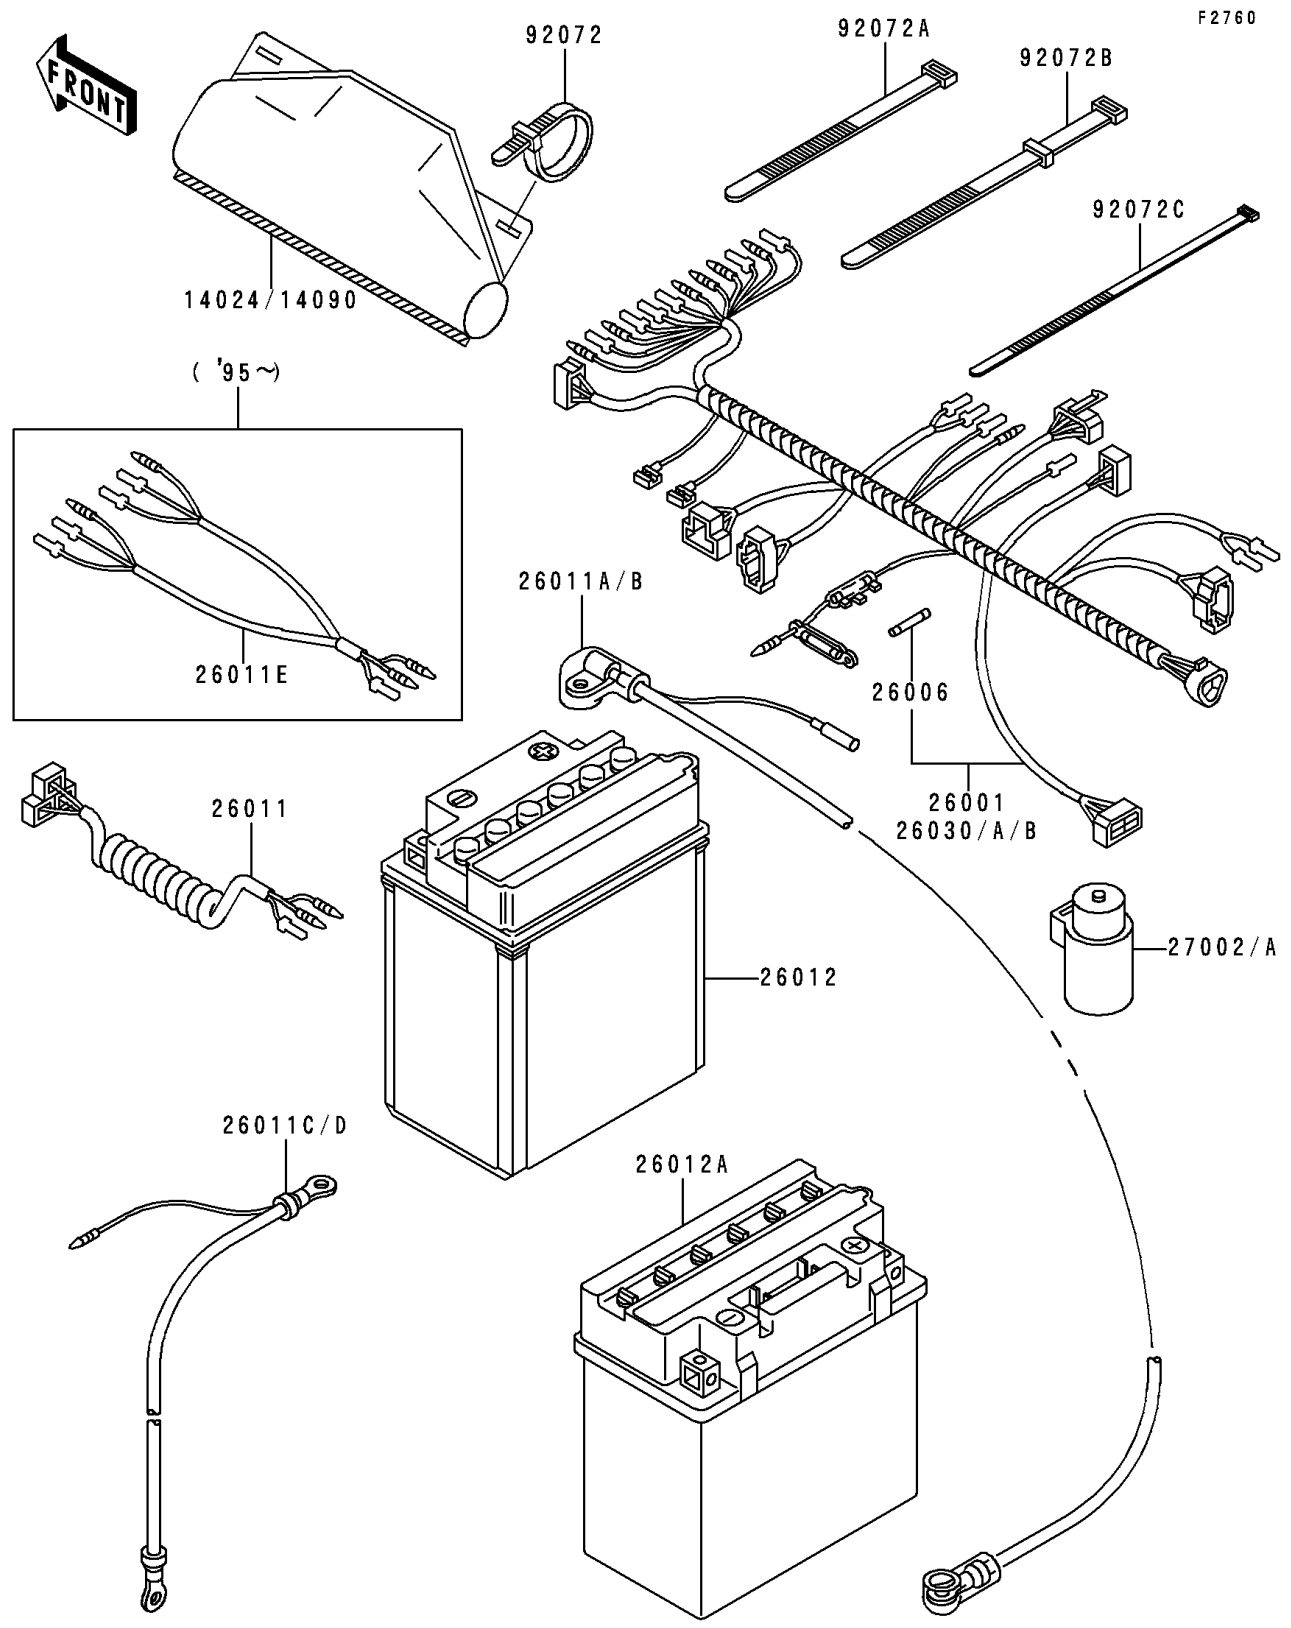

1993 Bayou 300 PARTS DIAGRAM

Chassis Electrical Equipment

1993 Bayou 300 PARTS LIST

Chassis Electrical Equipment

ITEM NAME	PART NUMBER	QUANTITY
COVER,COUPLER (Ref # 14024)	14024-1624	1
FUSE,30A,L=30 (Ref # 26006)	26006-1059	2
WIRE-LEAD,HEAD LAMP (Ref # 26011)	26011-1405	1
RELAY-ASSY (Ref # 27002)	27002-1051	1
BAND,L=123 (Ref # 92072)	92072-030	3
BAND,L=149 (Ref # 92072A)	92072-031	2
BAND,L=186 (Ref # 92072B)	92072-056	2
BAND,L=188 (Ref # 92072C)	92072-1239	10
HARNESS,MAIN (Ref # 26001)	26001-1937	1
WIRE-LEAD,BATTERY(+) (Ref # 26011A)	26011-1544	1
WIRE-LEAD,BATTERY(+) (Ref # 26011B)	26011-1545	1
WIRE-LEAD,BATTERY(-) (Ref # 26011C)	26011-1559	1
WIRE-LEAD,BATTERY(-) (Ref # 26011D)	26011-1560	1
BATTERY,12V 14AH,YB14A-A2 (Ref # 26012)	26012-1146	1
BATTERY,YB16CL-B,12V 19AH (Ref # 26012A)	26012-1273	1
HARNESS,MAIN (Ref # 26030)	26030-1063	1