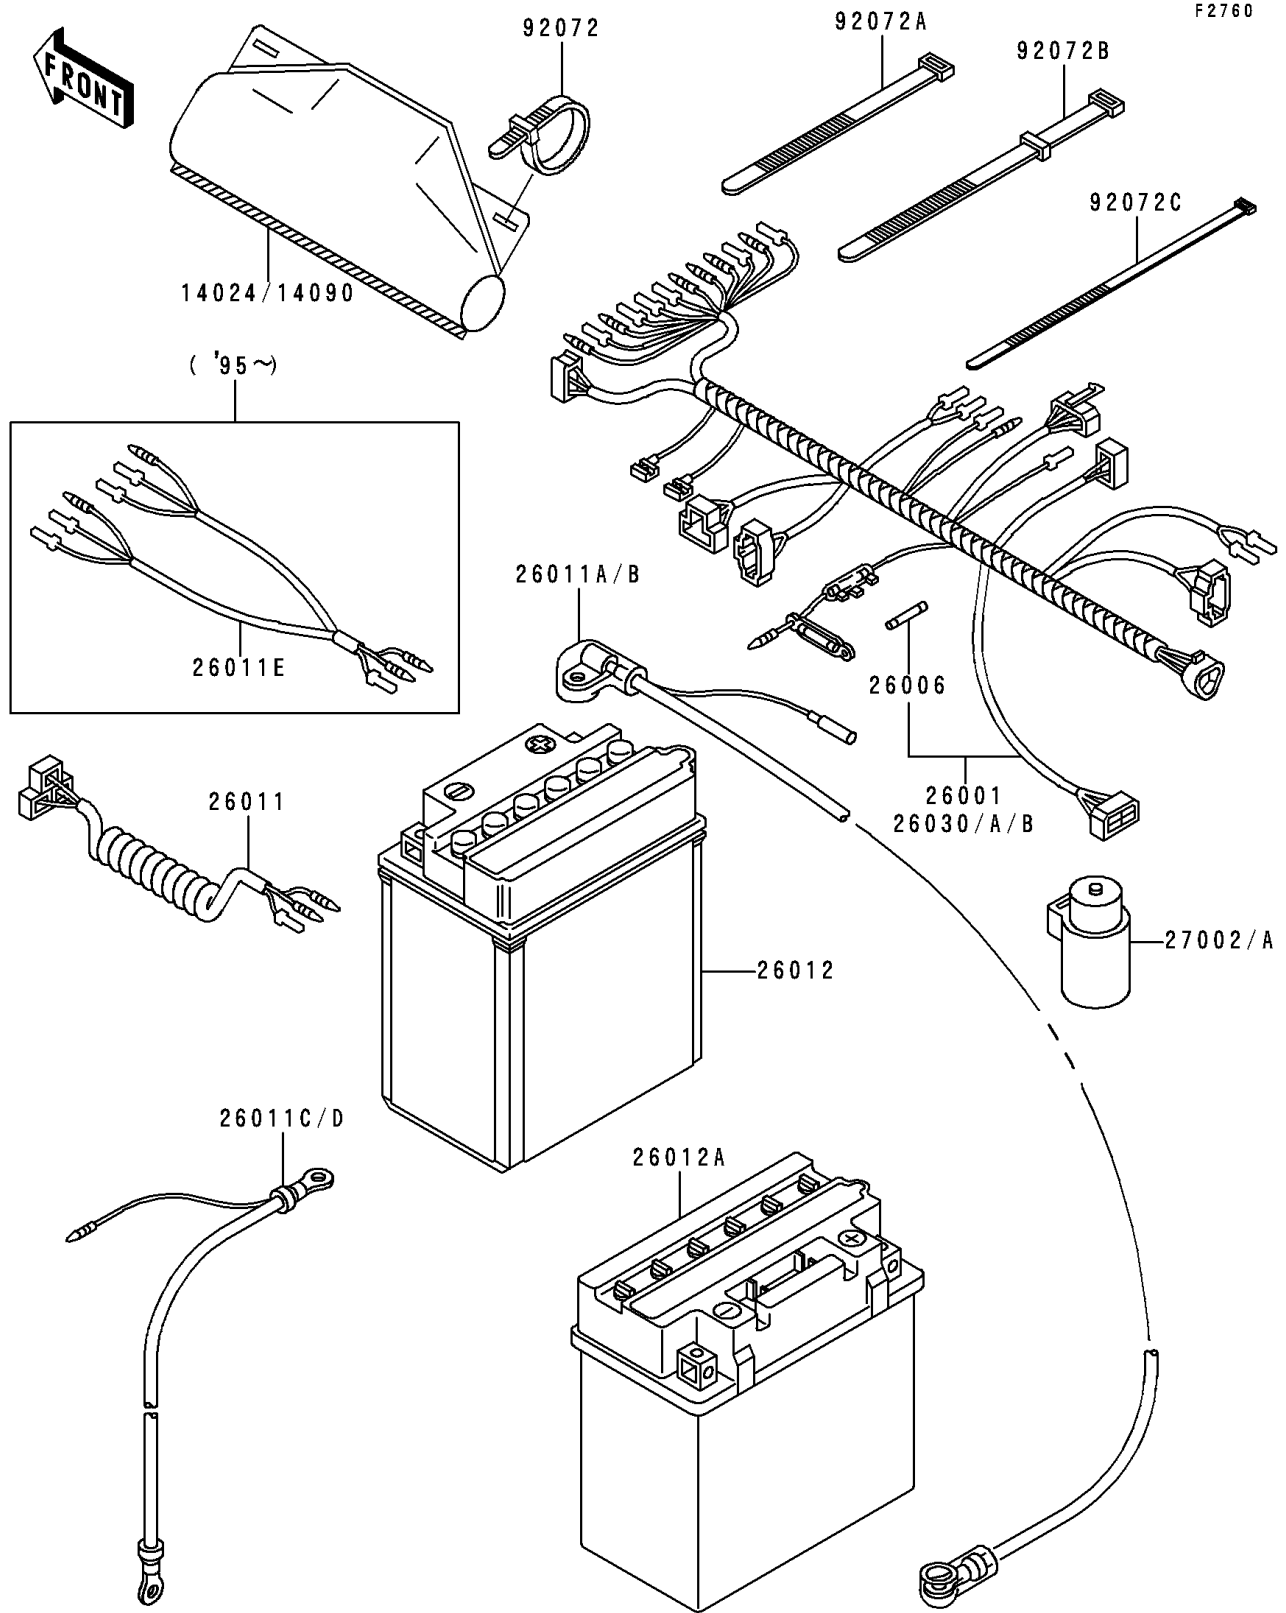

1994 Bayou 300 PARTS DIAGRAM

Chassis Electrical Equipment

1994 Bayou 300 PARTS LIST

Chassis Electrical Equipment

ITEM NAME	PART NUMBER	QUANTITY
-----------	-------------	----------