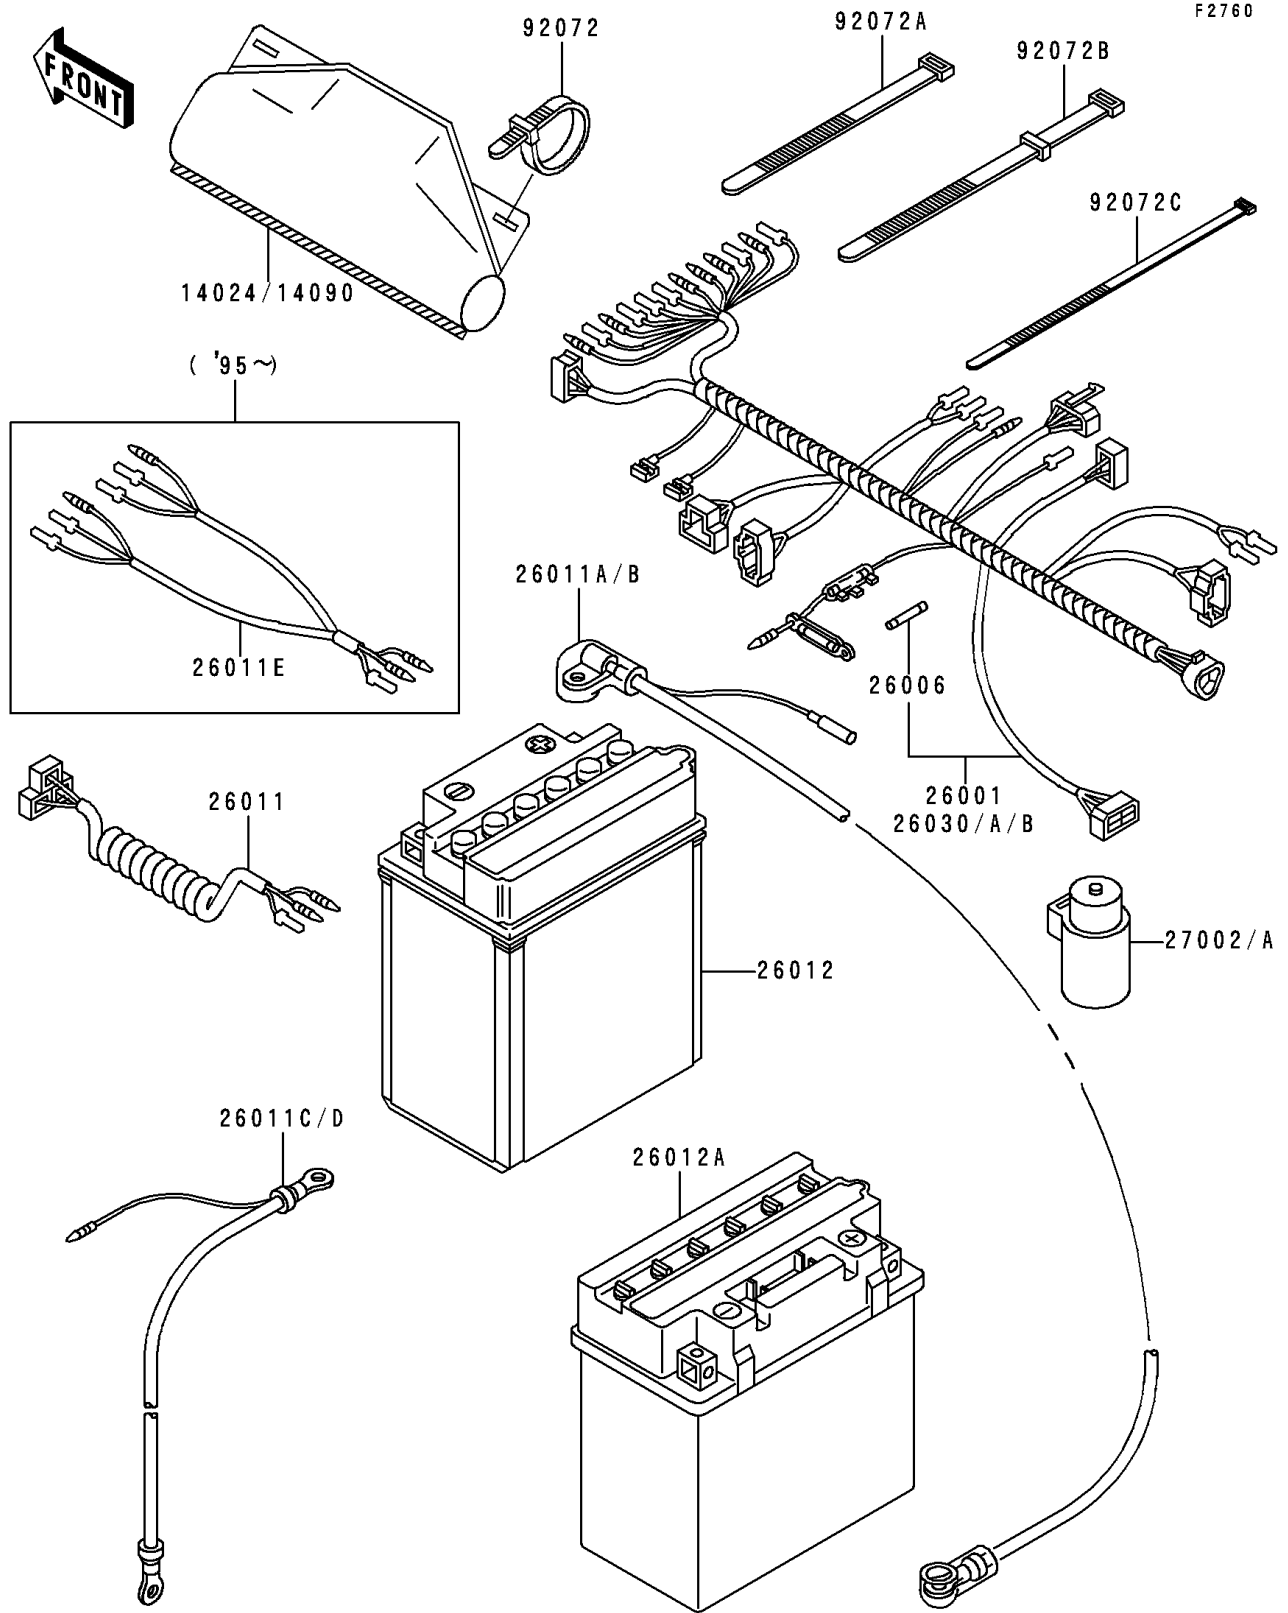

# 1995 Bayou 300 PARTS DIAGRAM

# 1995 Bayou 300 PARTS LIST

## Chassis Electrical Equipment

ITEM NAME	PART NUMBER	QUANTITY
COVER,COUPLER (Ref # 14024)	14024-1624	1
FUSE,30A,L=30 (Ref # 26006)	26006-1059	2
WIRE-LEAD,HEAD LAMP (Ref # 26011E)	26011-1605	1
RELAY-ASSY (Ref # 27002)	27002-1051	1
BAND,L=123 (Ref # 92072)	92072-030	3
BAND,L=149 (Ref # 92072A)	92072-031	4
BAND,L=186 (Ref # 92072B)	92072-056	2
BAND,L=188 (Ref # 92072C)	92072-1239	10
HARNESS,MAIN (Ref # 26001)	26001-1937	1
WIRE-LEAD,BATTERY(+) (Ref # 26011A)	26011-1544	1
WIRE-LEAD,BATTERY(+) (Ref # 26011B)	26011-1545	1
WIRE-LEAD,BATTERY(-) (Ref # 26011C)	26011-1559	1
WIRE-LEAD,BATTERY(-) (Ref # 26011D)	26011-1560	1
BATTERY,12V 14AH,YB14A-A2 (Ref # 26012)	26012-1146	1
BATTERY,YB16CL-B,12V 19AH (Ref # 26012A)	26012-1273	1
HARNESS,MAIN (Ref # 26030)	26030-1063	1