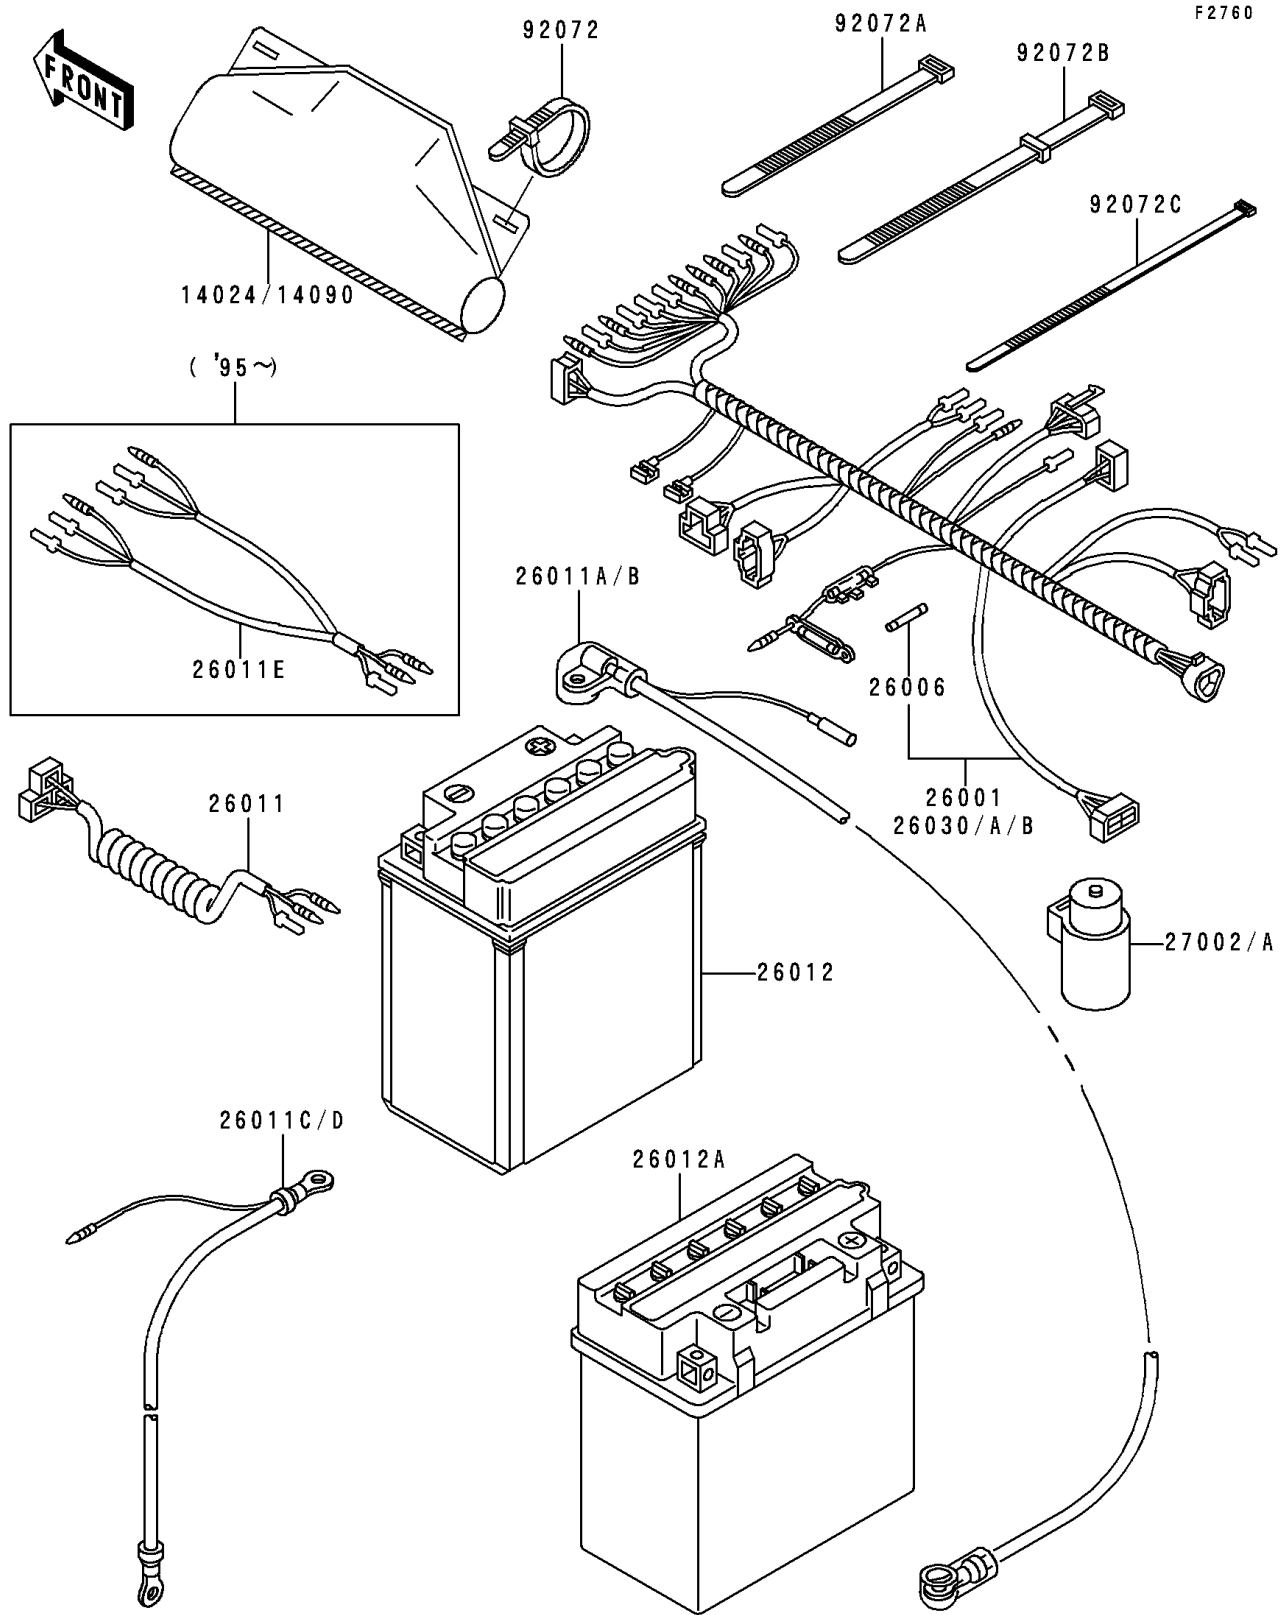

1996 Bayou 300 PARTS DIAGRAM

Chassis Electrical Equipment

1996 Bayou 300 PARTS LIST

Chassis Electrical Equipment

ITEM NAME	PART NUMBER	QUANTITY
COVER,COUPLER (Ref # 14090)	14090-1611	1
FUSE,30A,L=30 (Ref # 26006)	26006-1059	2
WIRE-LEAD,HEAD LAMP (Ref # 26011E)	26011-1605	1
RELAY-ASSY (Ref # 27002A)	27002-1095	1
BAND,L=123 (Ref # 92072)	92072-030	3
BAND,L=149 (Ref # 92072A)	92072-031	4
BAND,L=186 (Ref # 92072B)	92072-056	2
BAND,L=188 (Ref # 92072C)	92072-1239	10
WIRE-LEAD,BATTERY(+) (Ref # 26011A)	26011-1544	1
WIRE-LEAD,BATTERY(+) (Ref # 26011B)	26011-1545	1
WIRE-LEAD,BATTERY(-) (Ref # 26011C)	26011-1559	1
WIRE-LEAD,BATTERY(-) (Ref # 26011D)	26011-1560	1
BATTERY,12V 14AH,YB14A-A2 (Ref # 26012)	26012-1146	1
BATTERY,YB16CL-B,12V 19AH (Ref # 26012A)	26012-1273	1
HARNESS,MAIN (Ref # 26030A)	26030-1409	1
HARNESS,MAIN (Ref # 26030B)	26030-1420	1