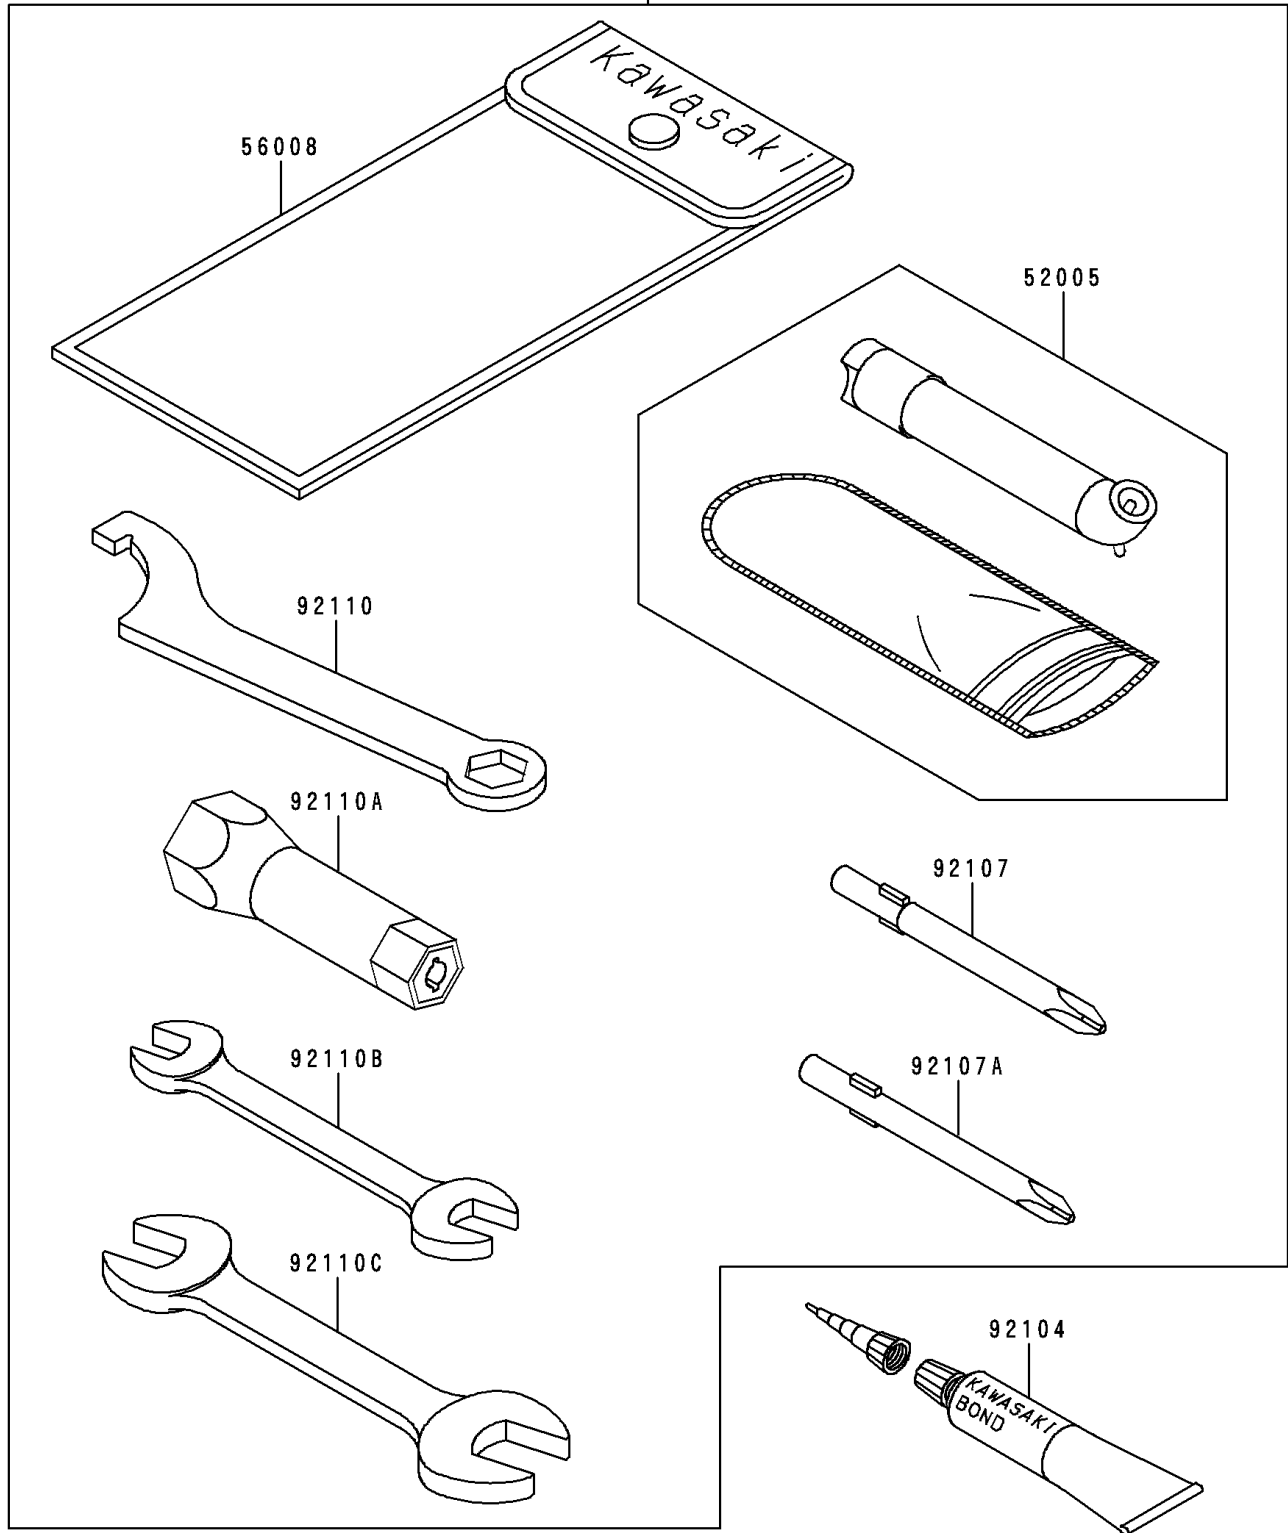

1994 Bayou 300 PARTS DIAGRAM

Owner's Tools

56007

F2810

1994 Bayou 300 PARTS LIST

Owner's Tools

ITEM NAME	PART NUMBER	QUANTITY
-----------	-------------	----------