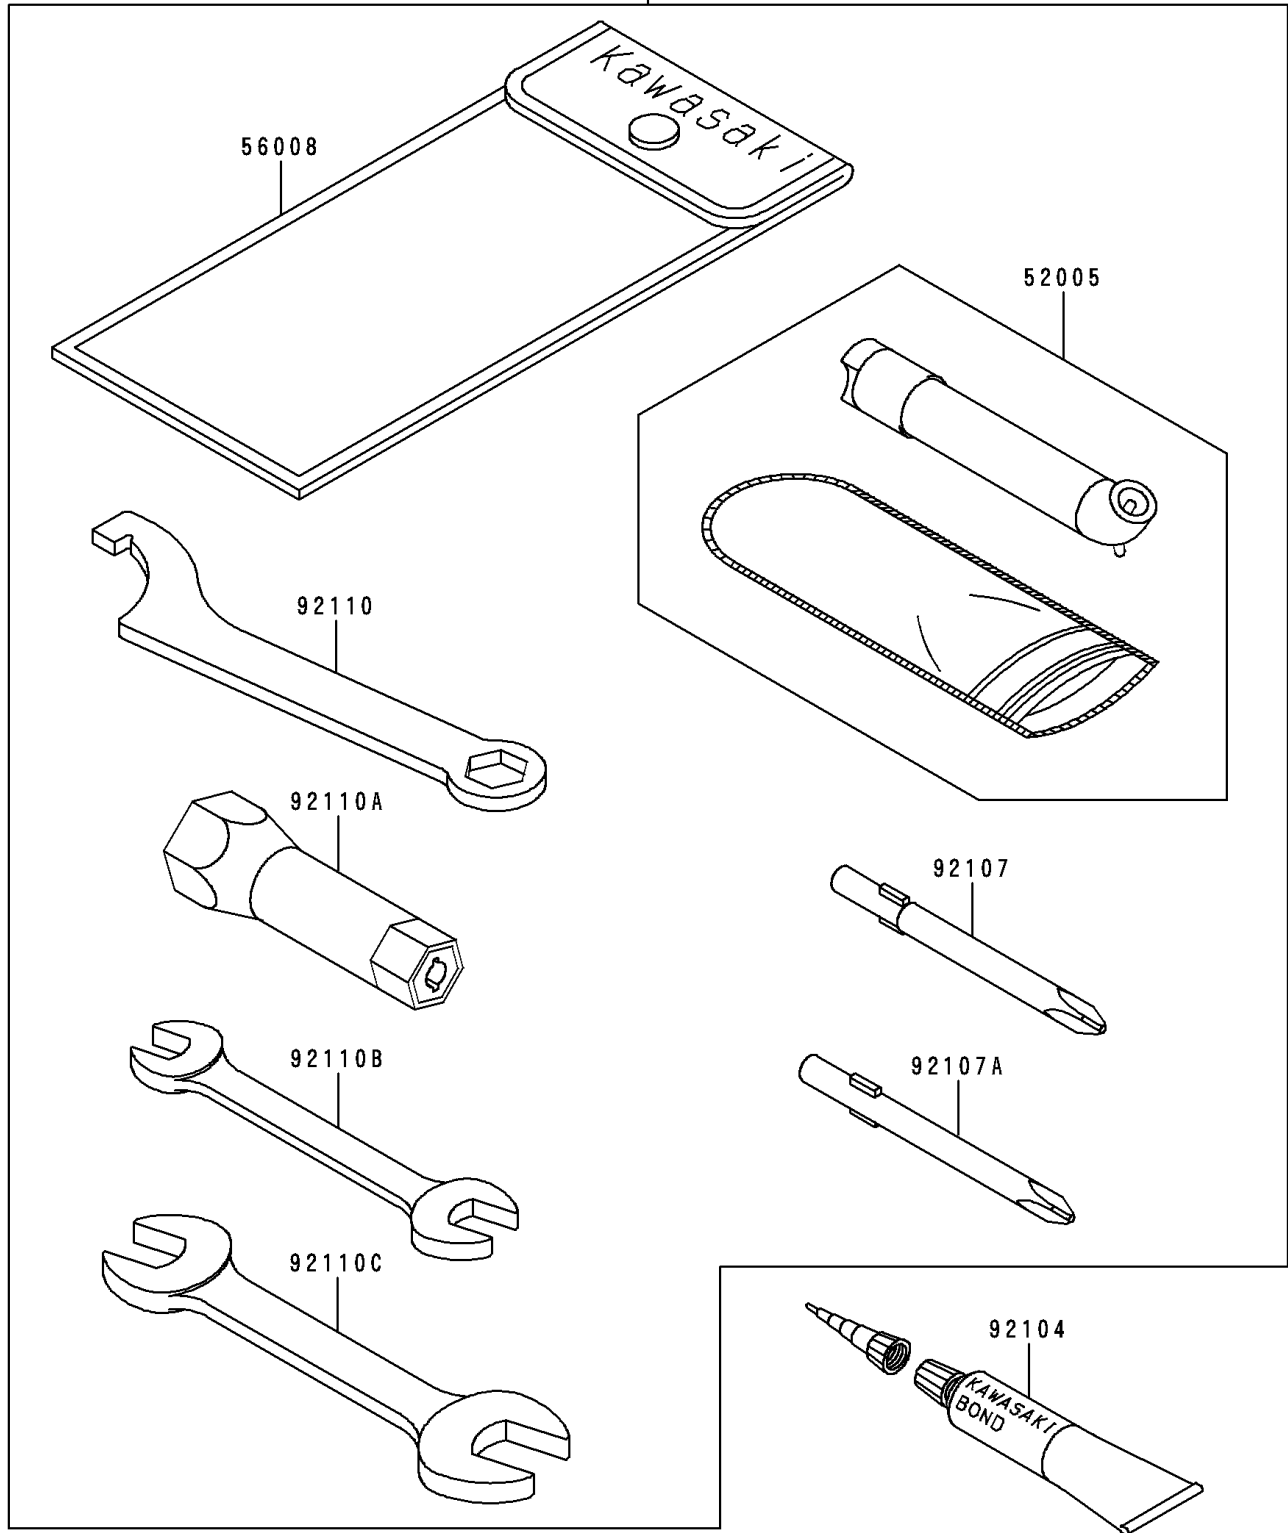

1996 Bayou 300 PARTS DIAGRAM

Owner's Tools

56007

F2810

1996 Bayou 300 PARTS LIST

Owner's Tools

ITEM NAME	PART NUMBER	QUANTITY
GAUGE,AIR (Ref # 52005)	52005-1082	1
TOOLKIT (Ref # 56007)	56007-1331	1
BAG,TOOL (Ref # 56008)	56008-1007	1
GASKET-LIQUID,TUBE,100G,SILVER (Ref # 92104)	92104-002	1
TOOL-DRIVER,#3PHILLIPS (Ref # 92107)	92107-005	1
TOOL-DRIVER,#2PHILLIPS (Ref # 92107A)	92107-1053	1
TOOL-WRENCH,HOOK&BOXEND,14MM (Ref # 92110)	92110-1040	1
TOOL-WRENCH,BOX,18MM (Ref # 92110A)	92110-1109	1
TOOL-WRENCH,OPEN END,10X12 (Ref # 92110B)	92110-1152	1
TOOL-WRENCH,OPEN END,14X17 (Ref # 92110C)	92110-1153	1