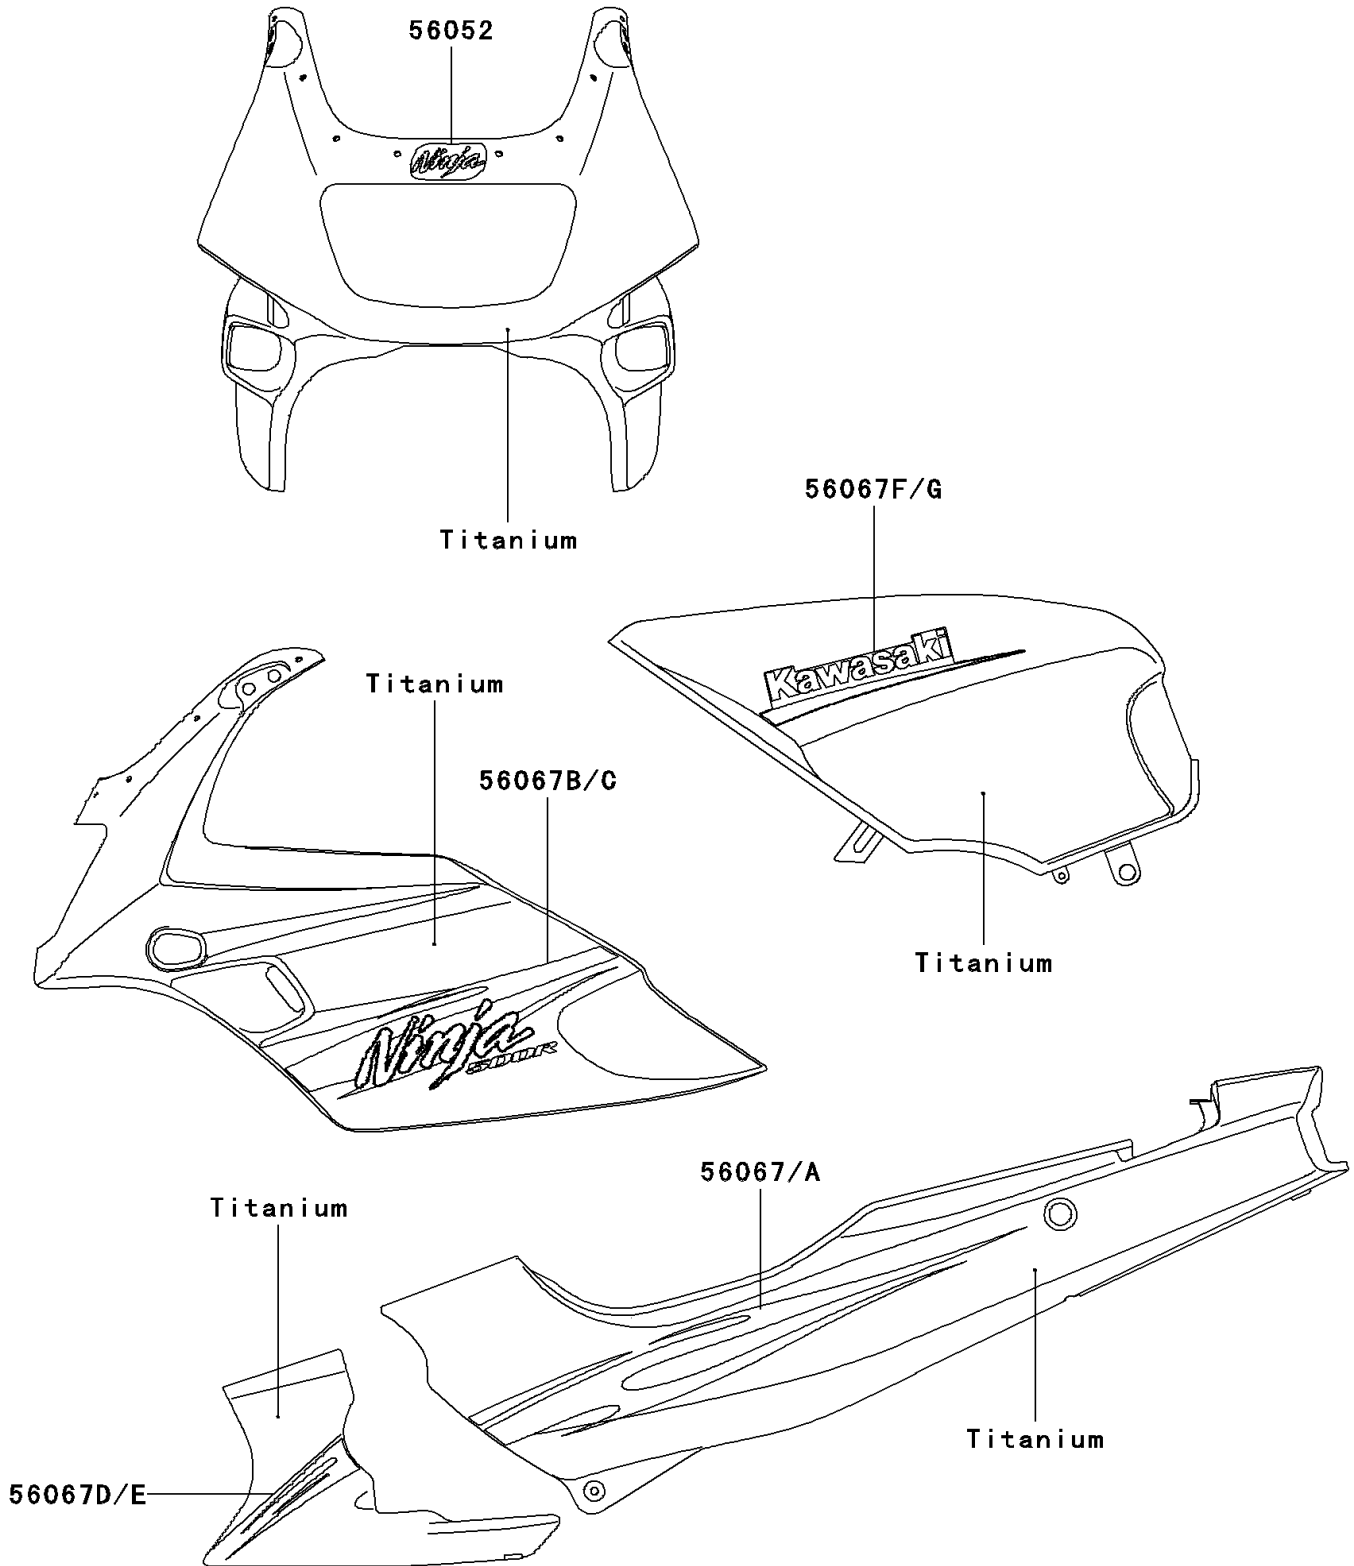

2007 Ninja® 500R PARTS DIAGRAM

Decals(Titanium)(D7F)

F2861B

2007 Ninja® 500R PARTS LIST

Decals(Titanium)(D7F)

| ITEM NAME | PART NUMBER | QUANTITY |
|---------------------------------------|-------------|----------|
| MARK,UPP COWLING,NINJA (Ref # 56052) | 56052-0958 | 1 |
| PATTERN,SIDE COVER,LH (Ref # 56067) | 56067-1321 | 1 |
| PATTERN,SIDE COVER,RH (Ref # 56067A) | 56067-1322 | 1 |
| PATTERN,UPP COWLING,LH (Ref # 56067B) | 56067-1323 | 1 |
| PATTERN,UPP COWLING,RH (Ref # 56067C) | 56067-1324 | 1 |
| PATTERN,LWR COWLING,LH (Ref # 56067D) | 56067-1325 | 1 |
| PATTERN,LWR COWLING,RH (Ref # 56067E) | 56067-1326 | 1 |
| PATTERN,FUEL TANK,LH (Ref # 56067F) | 56067-1327 | 1 |
| PATTERN,FUEL TANK,RH (Ref # 56067G) | 56067-1328 | 1 |