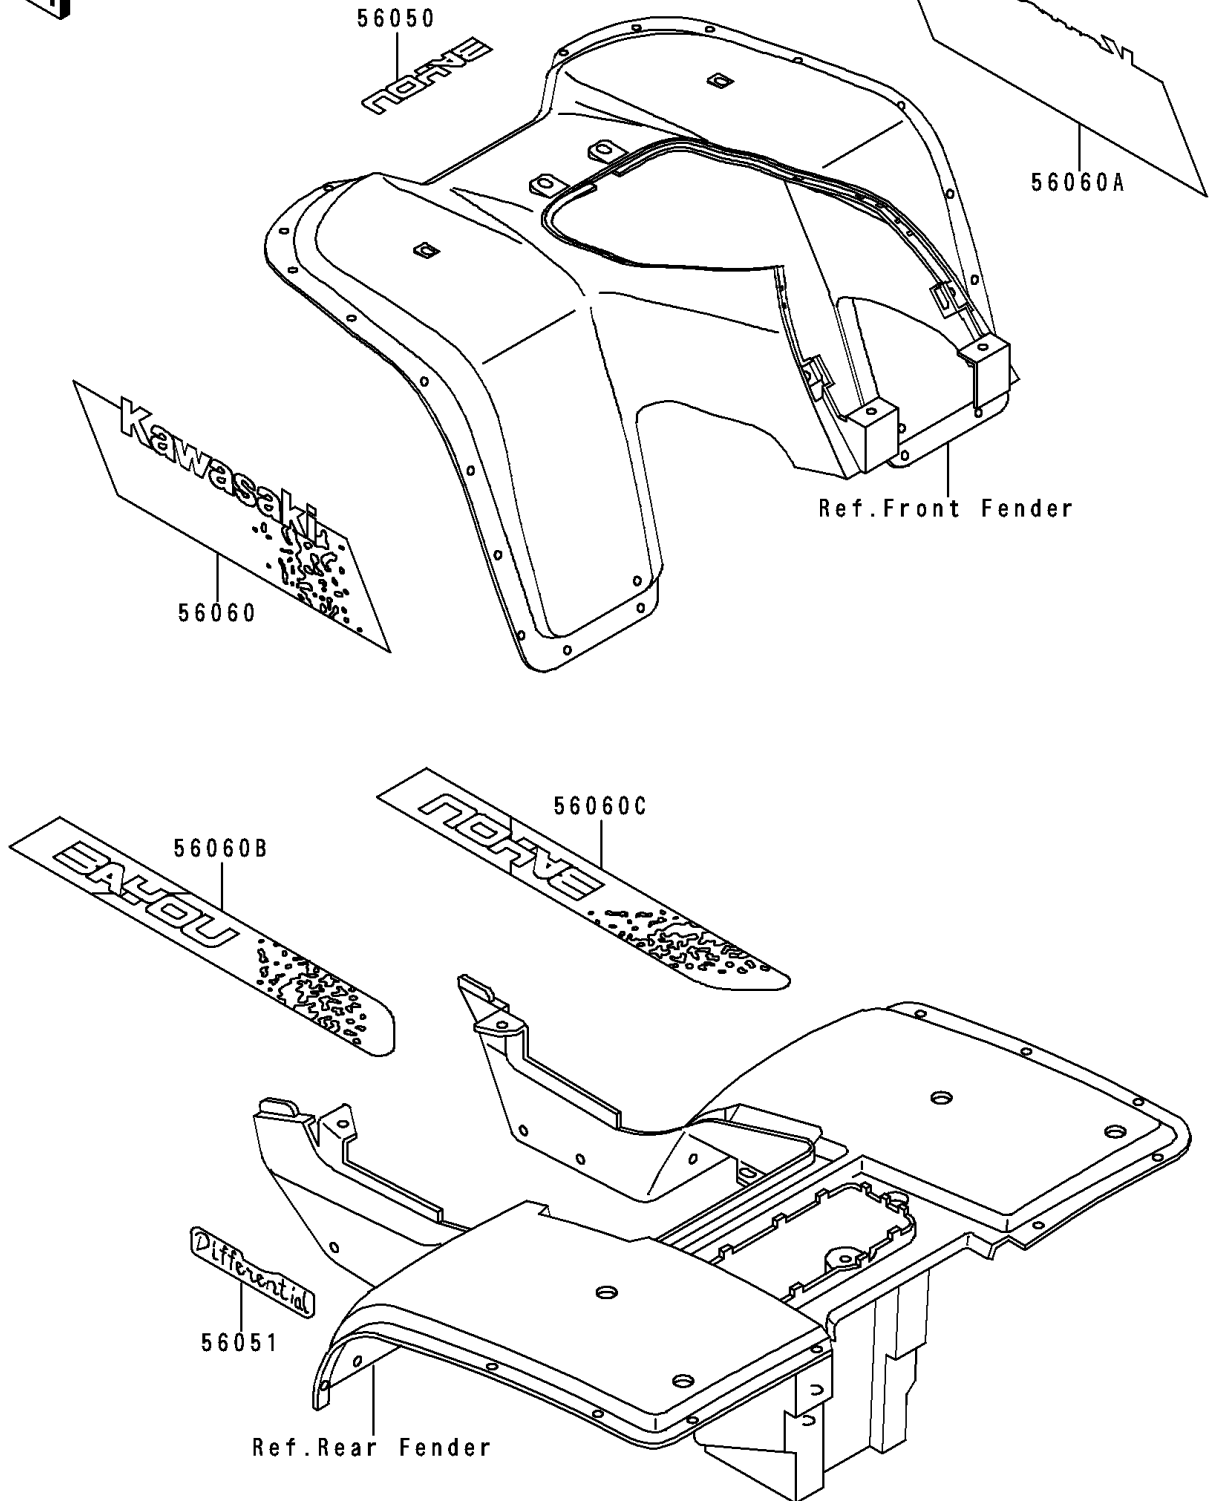

1994 Bayou 300 PARTS DIAGRAM

Decals(KLF300-B7)

F2861B

1994 Bayou 300 PARTS LIST

Decals(KLF300-B7)

ITEM NAME	PART NUMBER	QUANTITY
MARK,BAYOU (Ref # 56050)	56050-1850	1
MARK,DIFFERENTIAL (Ref # 56051)	56051-1019	2
PATTERN,FR FENDER,LH (Ref # 56060)	56060-1681	1
PATTERN,FR FENDER,RH (Ref # 56060A)	56060-1682	1
PATTERN,RR FENDER,LH (Ref # 56060B)	56060-1683	1
PATTERN,RR FENDER,RH (Ref # 56060C)	56060-1684	1