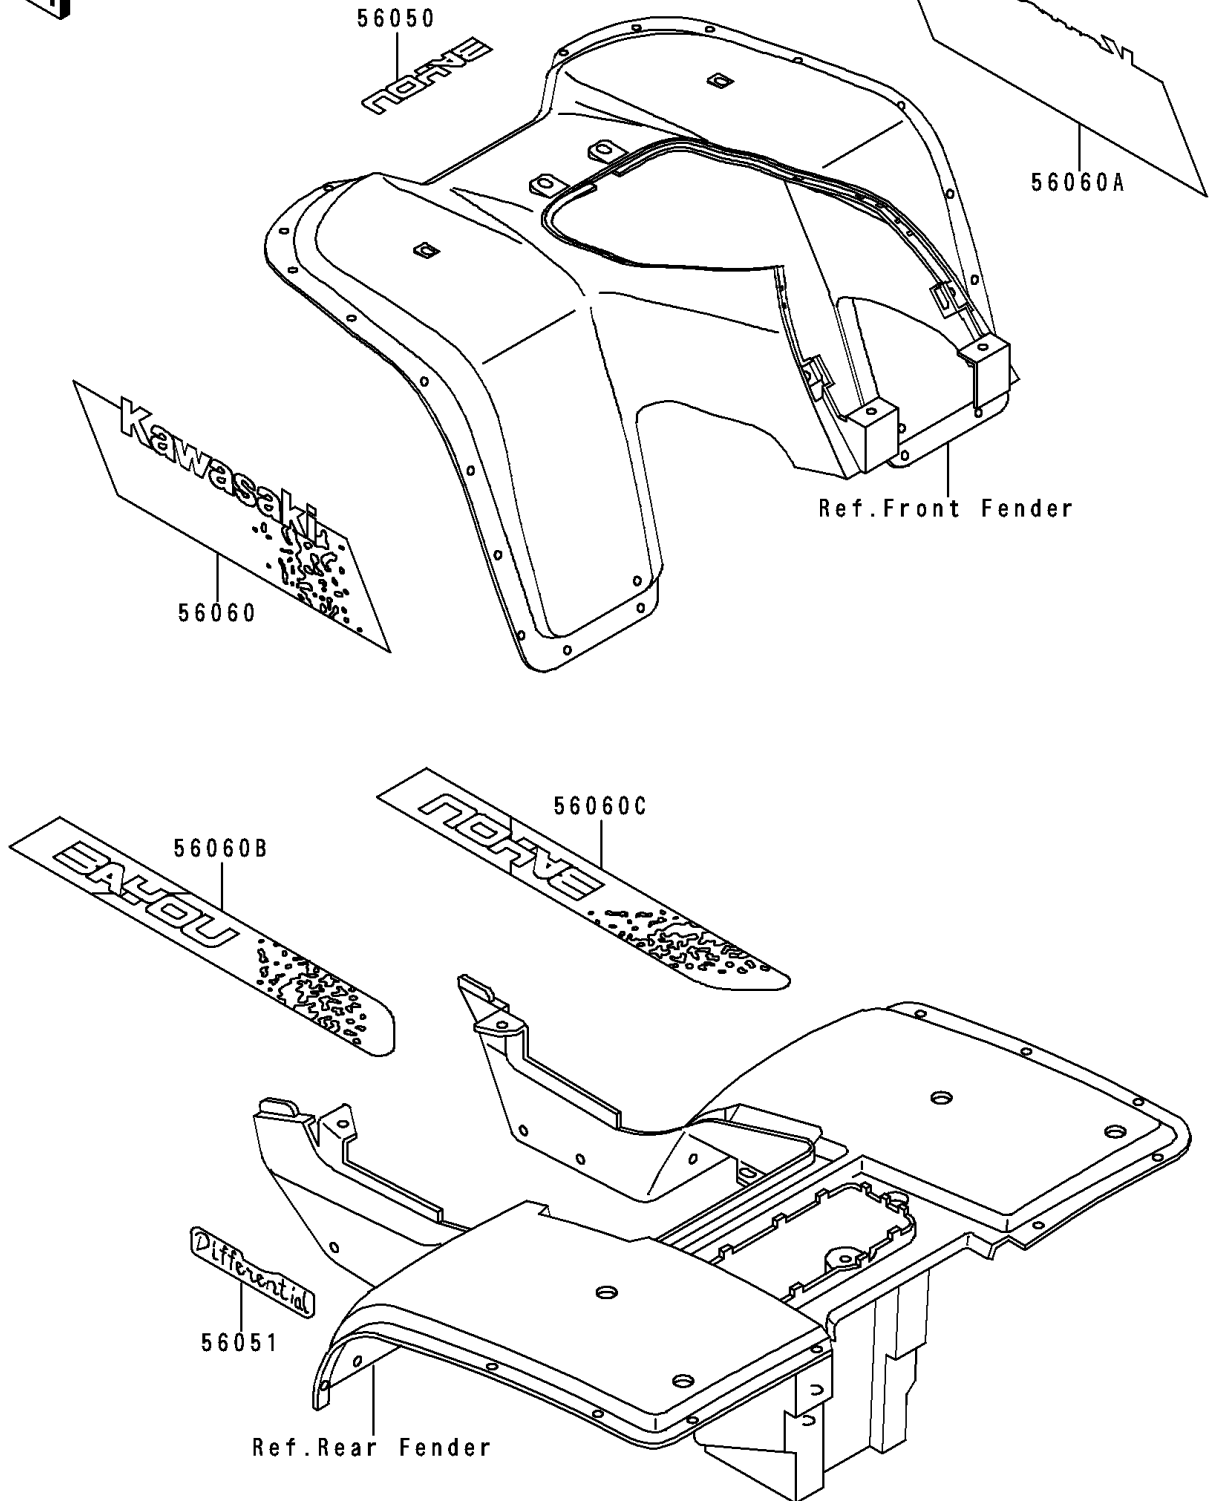

1994 Bayou 300 PARTS DIAGRAM

Decals(KLF300-B7)

F2861B

1994 Bayou 300 PARTS LIST

Decals(KLF300-B7)

ITEM NAME	PART NUMBER	QUANTITY
-----------	-------------	----------