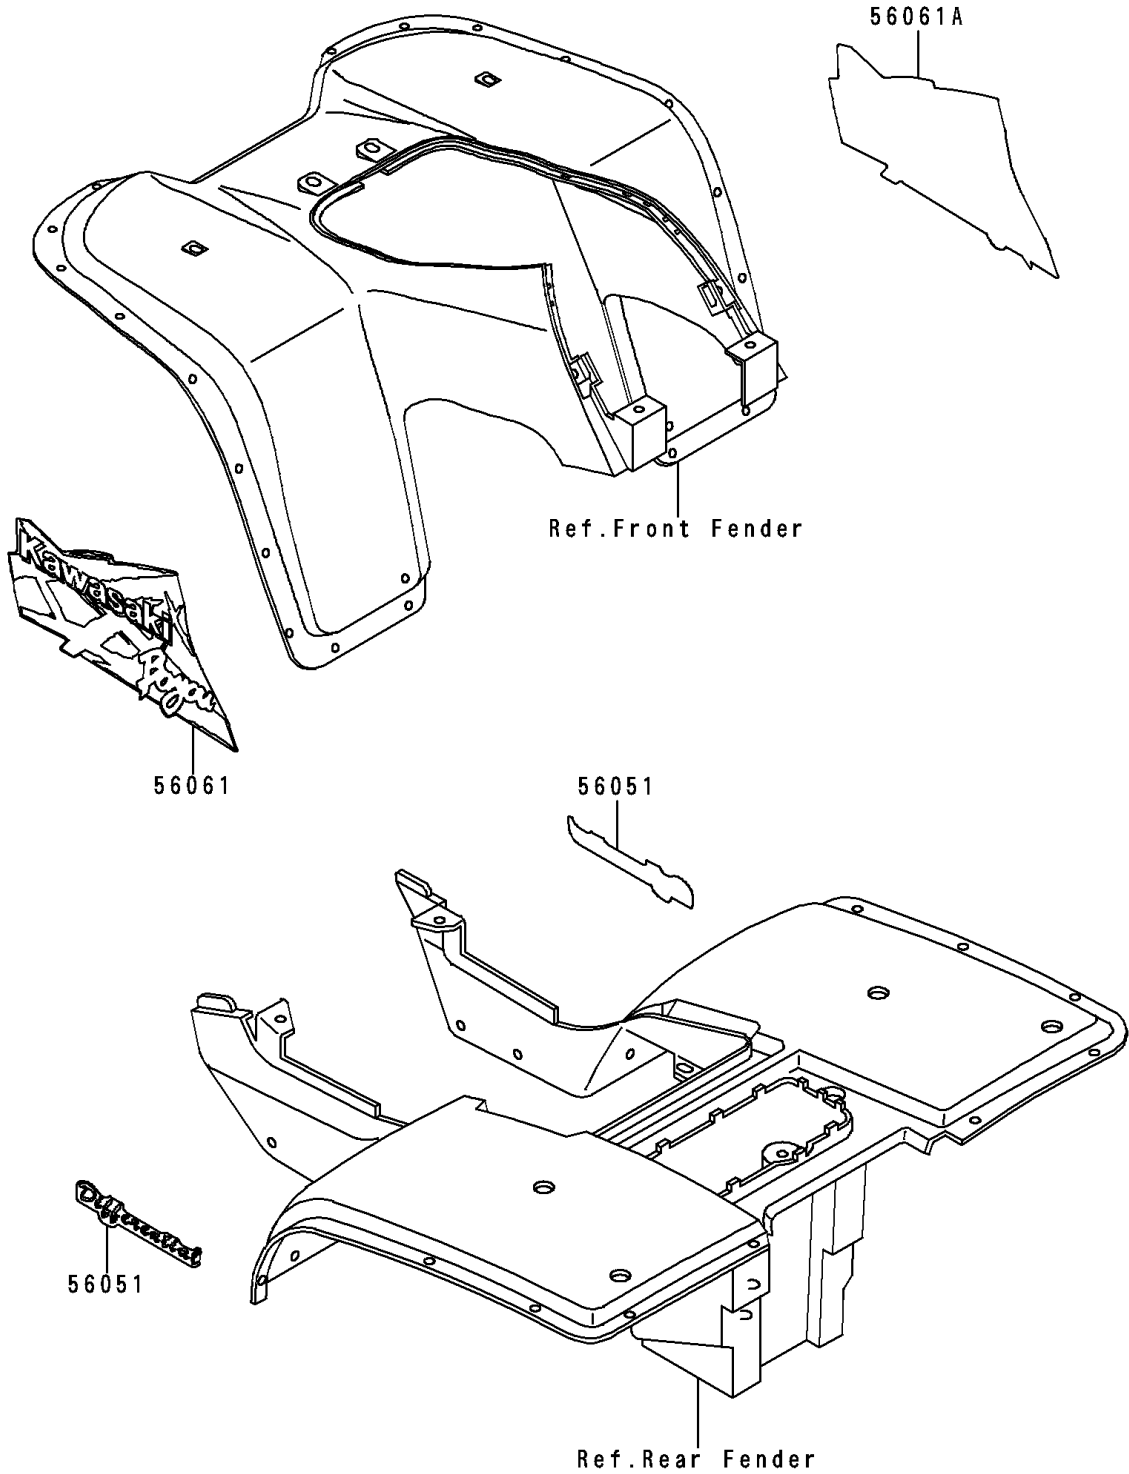

# 1995 Bayou 300 PARTS DIAGRAM

Decals(Ebony)(KLF300-B8)

F2861C

# 1995 Bayou 300 PARTS LIST

Decals(Ebony)(KLF300-B8)

ITEM NAME	PART NUMBER	QUANTITY
MARK,DIFFERENTIAL (Ref # 56051)	56051-1170	2
PATTERN,FR FENDER,LH (Ref # 56061)	56061-1078	1
PATTERN,FR FENDER,RH (Ref # 56061A)	56061-1079	1