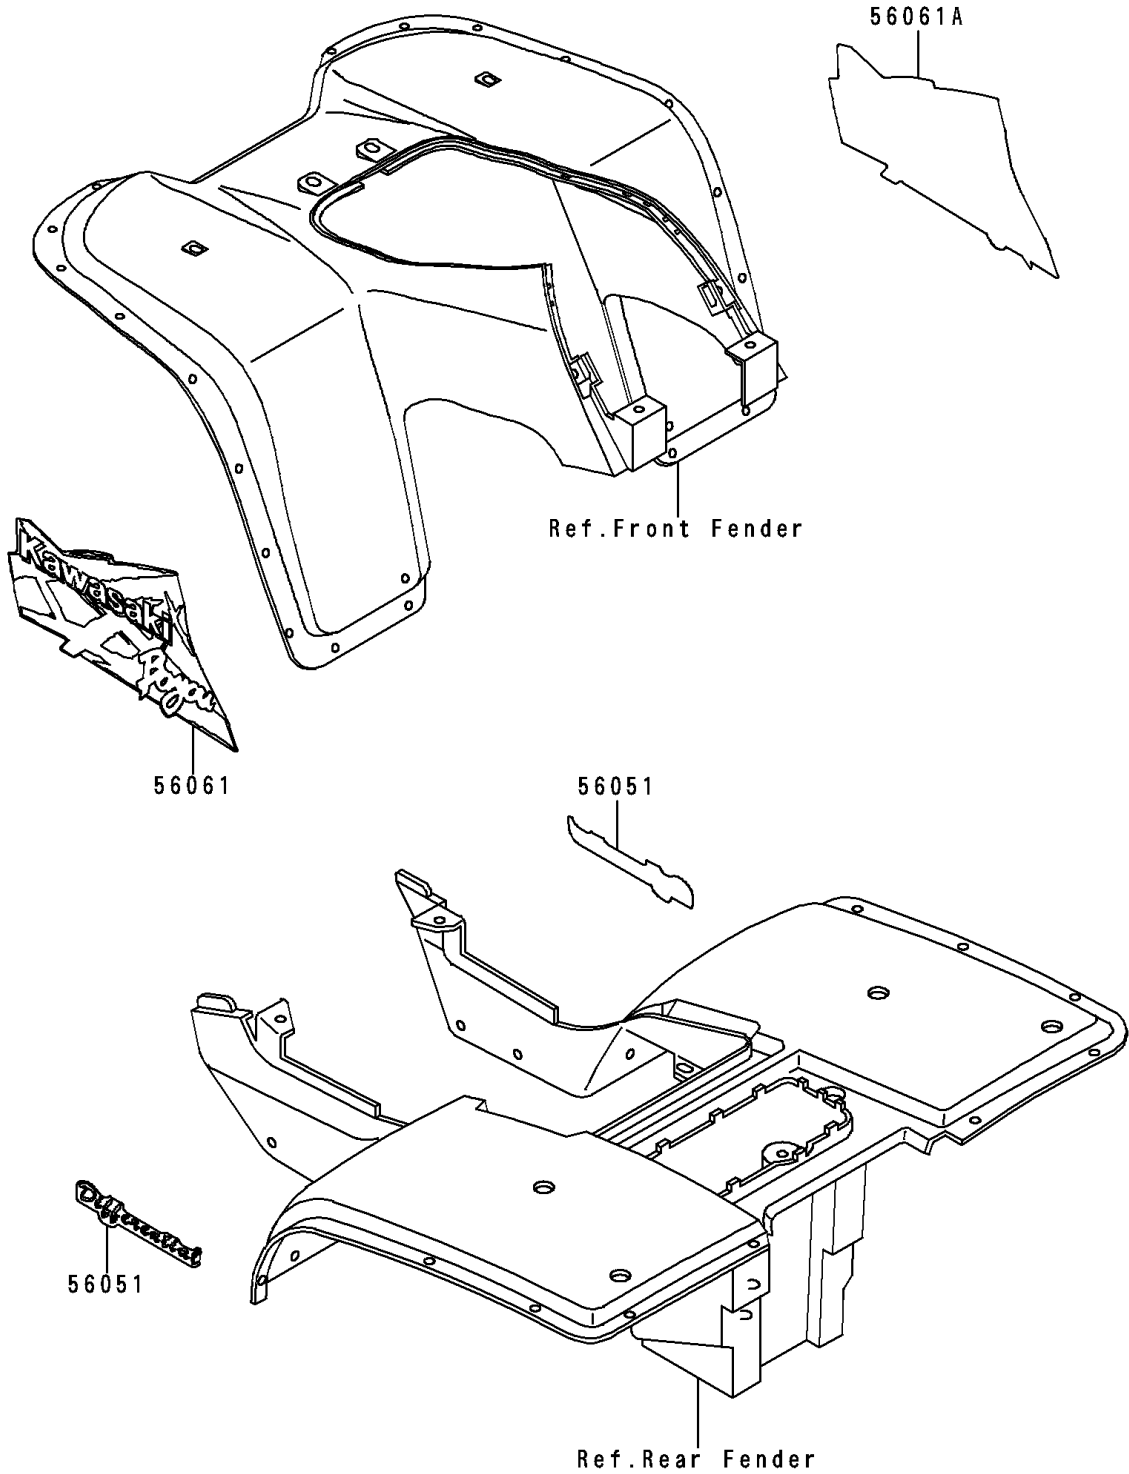

# 1995 Bayou 300 PARTS DIAGRAM

Decals(Red)(KLF300-B8)

F2861D

# 1995 Bayou 300 PARTS LIST

Decals(Red)(KLF300-B8)

ITEM NAME	PART NUMBER	QUANTITY
MARK,DIFFERENTIAL (Ref # 56051)	56051-1171	2
PATTERN,FR FENDER,LH (Ref # 56061)	56061-1080	1
PATTERN,FR FENDER,RH (Ref # 56061A)	56061-1081	1