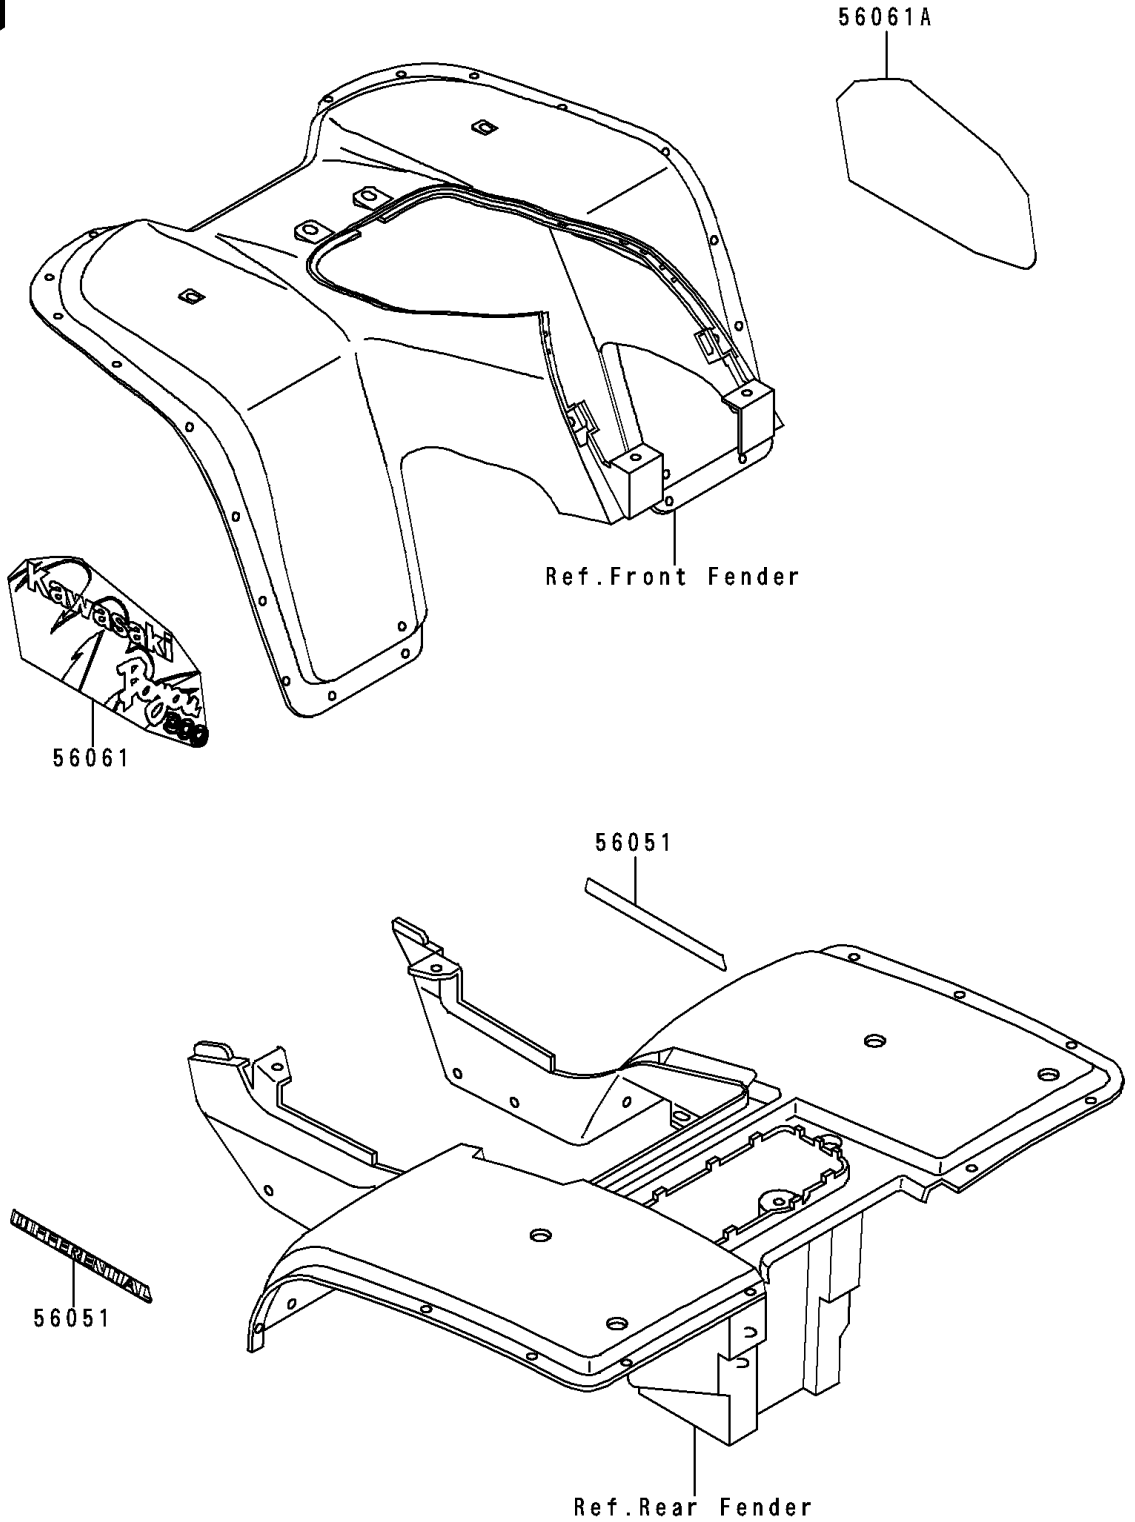

# 1996 Bayou 300 PARTS DIAGRAM

Decals(Ebony)(KLF300-B9)

F2861E

# 1996 Bayou 300 PARTS LIST

Decals(Ebony)(KLF300-B9)

ITEM NAME	PART NUMBER	QUANTITY
MARK,DIFFERENTIAL (Ref # 56051)	56051-1319	2
PATTERN,FR FENDER,LH (Ref # 56061)	56061-1451	1
PATTERN,FR FENDER,RH (Ref # 56061A)	56061-1452	1