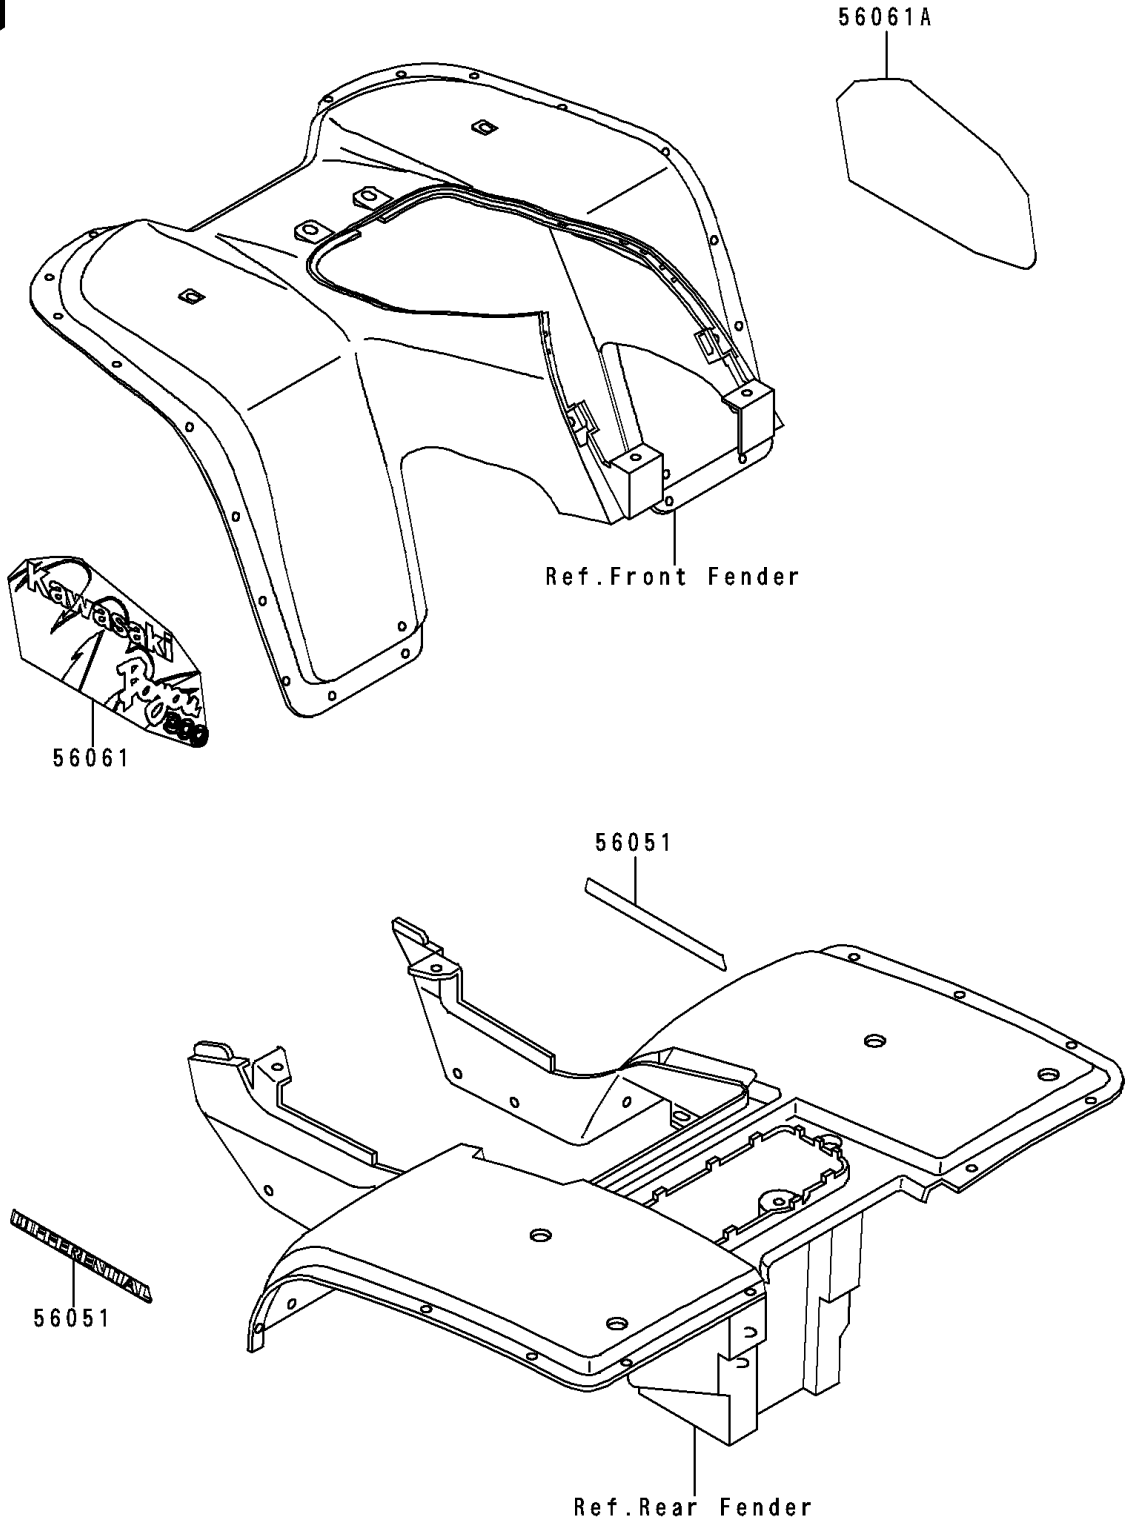

1996 Bayou 300 PARTS DIAGRAM

Decals(Ebony)(KLF300-B9)

F2861E

1996 Bayou 300 PARTS LIST

Decals(Ebony)(KLF300-B9)

ITEM NAME	PART NUMBER	QUANTITY
MARK,DIFFERENTIAL (Ref # 56051)	56051-1319	2
PATTERN,FR FENDER,LH (Ref # 56061)	56061-1451	1
PATTERN,FR FENDER,RH (Ref # 56061A)	56061-1452	1