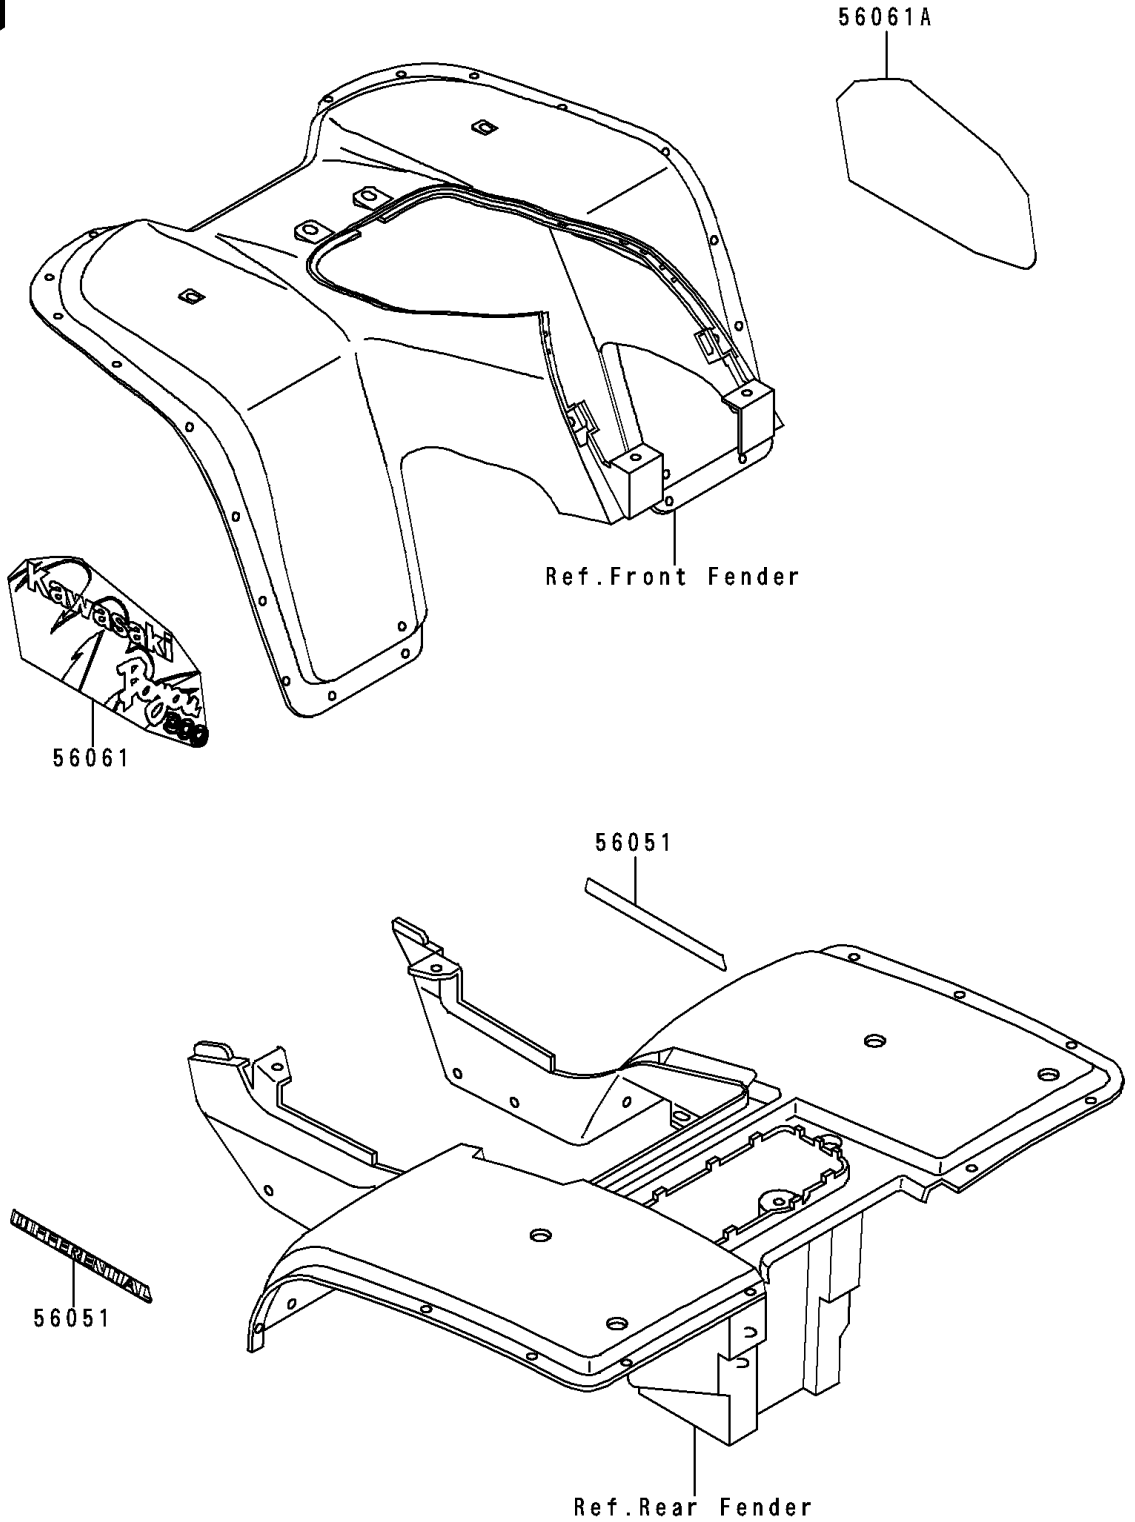

1996 Bayou 300 PARTS DIAGRAM

Decals(Red)(KLF300-B9)

F2861F

1996 Bayou 300 PARTS LIST

Decals(Red)(KLF300-B9)

ITEM NAME	PART NUMBER	QUANTITY
MARK,DIFFERENTIAL (Ref # 56051)	56051-1320	2
PATTERN,FR FENDER,LH (Ref # 56061)	56061-1453	1
PATTERN,FR FENDER,RH (Ref # 56061A)	56061-1454	1