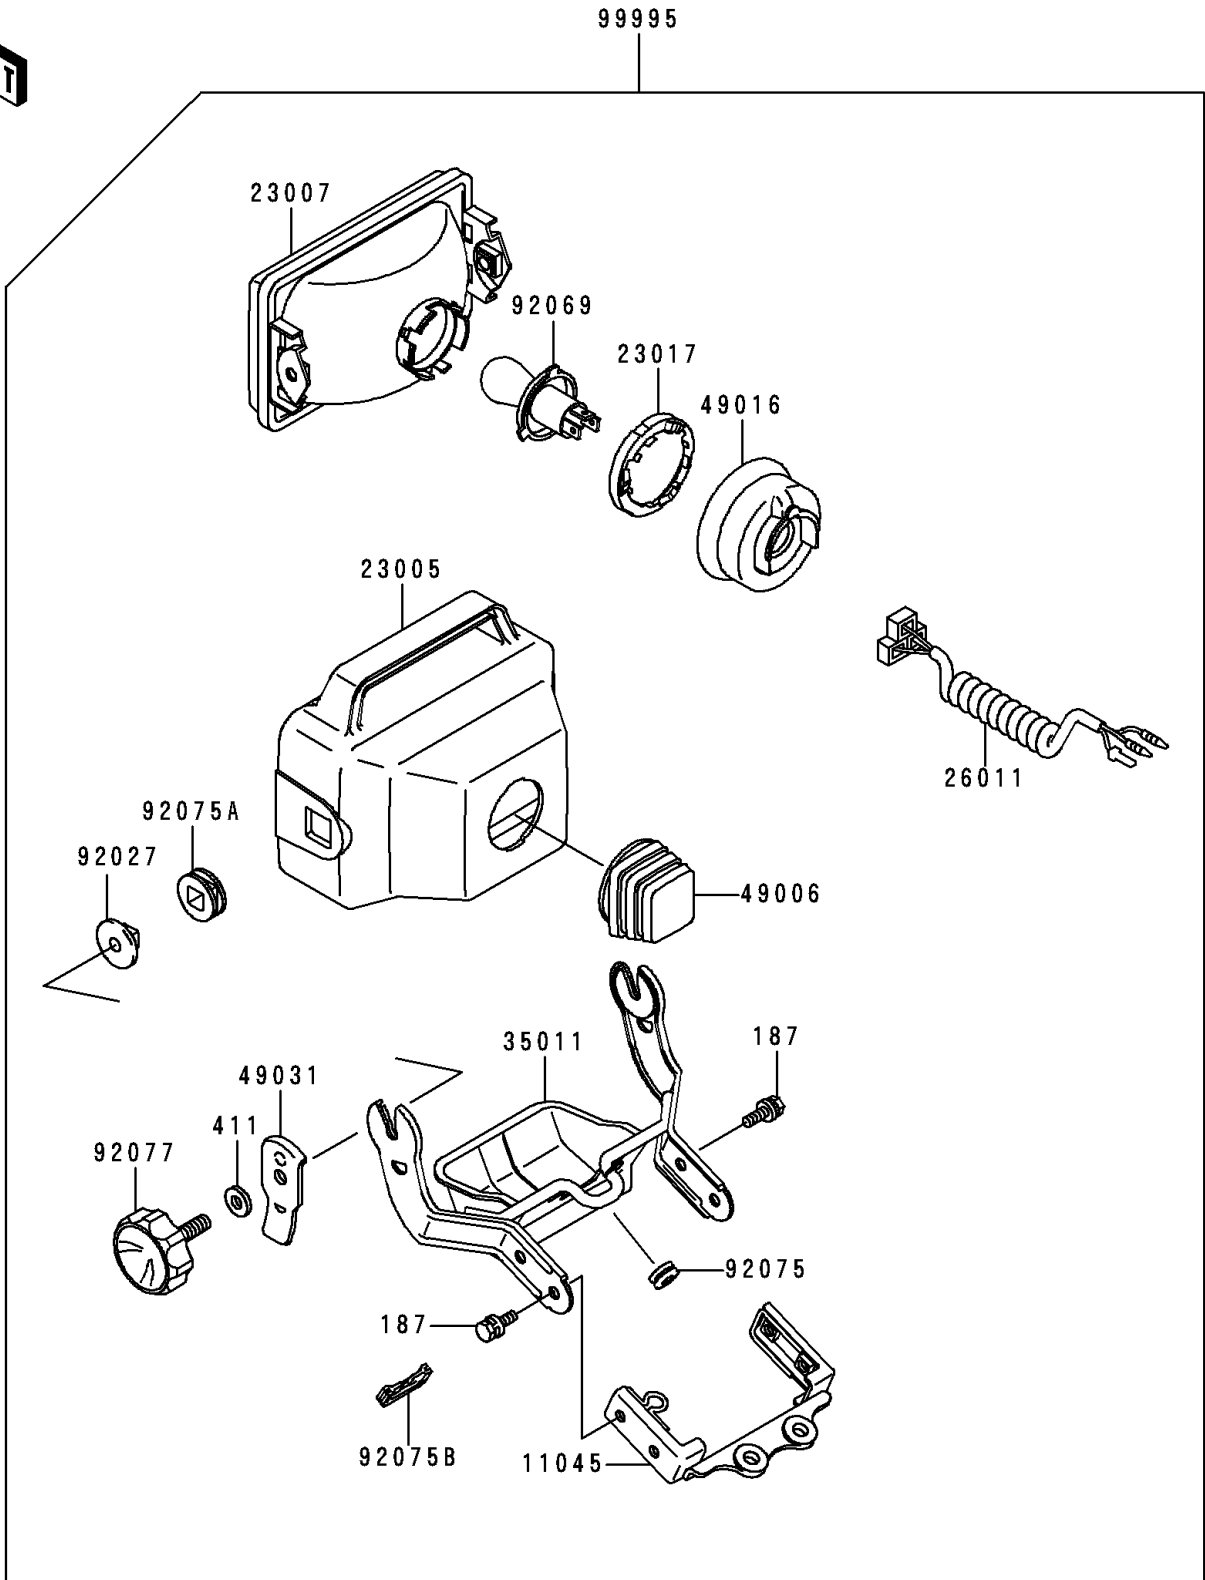

# 1996 Bayou 300 PARTS DIAGRAM

Optional Parts(Headlight)(KLF300-B8/B9)

F28908

## 1996 Bayou 300 PARTS LIST

Optional Parts(Headlight)(KLF300-B8/B9)

ITEM NAME	PART NUMBER	QUANTITY
BOLT-UPSET-WSP (Ref # 187)	187C0614	4
WASHER-PLAIN,8MM,BLACK (Ref # 411)	411F0800	2
BRACKET,HEAD LAMP (Ref # 11045)	11045-1924	1
BODY-COMP-HEAD LAMP,BLACK (Ref # 23005)	23005-1064-6Z	1
LENS-COMP,HEAD LAMP (Ref # 23007)	23007-1138	1
SOCKET,BULB (Ref # 23017)	23017-1051	1
WIRE-LEAD,HEAD LAMP (Ref # 26011)	26011-1405	1
STAY,HEAD LAMP (Ref # 35011)	35011-1413	1
BOOT,HEAD LAMP BODY (Ref # 49006)	49006-1172	1
COVER-SEAL,BULB SOCKET (Ref # 49016)	49016-1111	1
LATCH,HEAD LAMP (Ref # 49031)	49031-1052	2
COLLAR,L=11.9 (Ref # 92027)	92027-1938	2
BULB,12V 65/60W (Ref # 92069)	92069-1069	1
DAMPER,HEAD LAMP HOLDER (Ref # 92075)	92075-1482	1
DAMPER,HEAD LAMP FITTING (Ref # 92075A)	92075-1768	2
DAMPER (Ref # 92075B)	92075-1881	1
KNOB,HEAD LAMP (Ref # 92077)	92077-1060	2
KIT.,HEAD LAMP (Ref # 99995)	99995-1018	1