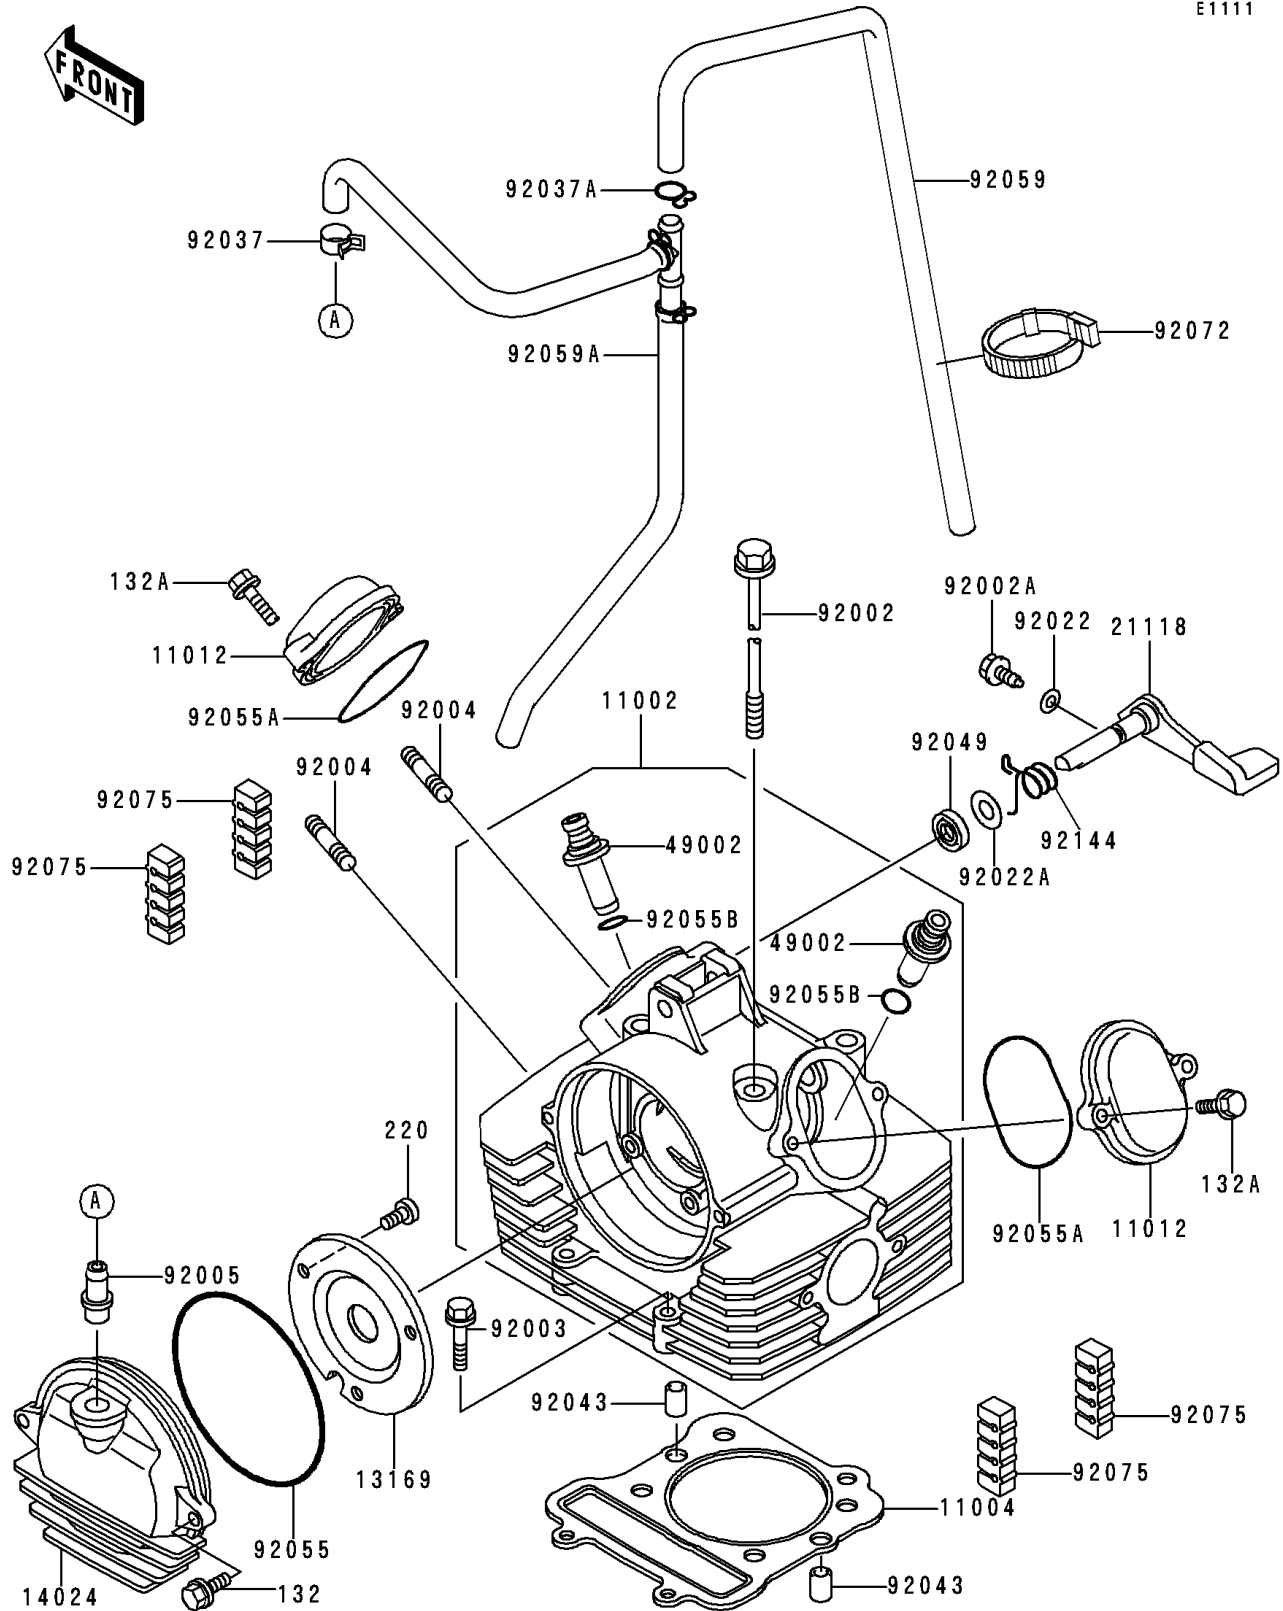

1989 Bayou 300 4X4 PARTS DIAGRAM

Cylinder Head

E1111

1989 Bayou 300 4X4 PARTS LIST

Cylinder Head

ITEM NAME	PART NUMBER	QUANTITY
BOLT-FLANGED-SMALL (Ref # 132)	132Y0616	2
BOLT-FLANGED-SMALL (Ref # 132A)	132Y0625	4
SCREW-PAN-CROS,6X10 (Ref # 220)	220B0610	3
HEAD-ASSY-CYLINDER (Ref # 11002)	11002-5043	1
GASKET-HEAD (Ref # 11004)	11004-1183	1
CAP,ROCKER ARM (Ref # 11012)	11012-1486	2
PLATE,CAMSHAFT COVER (Ref # 13169)	13169-1961	1
COVER,CAMSHAFT (Ref # 14024)	14024-1060	1
DECOMPRESSOR,LEVER (Ref # 21118)	21118-1062	1
GUIDE-VALVE (Ref # 49002)	49002-1092	2
BOLT,8X233 (Ref # 92002)	92002-1515	4
BOLT,DECOMPRESSOR (Ref # 92002A)	92002-1962	1
BOLT,FLANGED,6X32 (Ref # 92003)	92003-229	2
STUD,8X30 (Ref # 92004)	92004-1121	2
FITTING,BREATHER PIPE (Ref # 92005)	92005-1124	1
WASHER,6.1X12X1 (Ref # 92022)	92022-077	1
WASHER,10.2X20X0.5 (Ref # 92022A)	92022-1649	1
CLAMP (Ref # 92037)	92037-1181	1
CLAMP,FUEL TUBE (Ref # 92037A)	92037-1271	1
PIN,8.2X10X14 (Ref # 92043)	92043-1264	2
SEAL-OIL,SD10205-1HS (Ref # 92049)	92049-1286	1
RING-O,99MM (Ref # 92055)	92055-107	1
RING-O,53.5X2.6 (Ref # 92055A)	92055-112	2
RING-O,11.7MM (Ref # 92055B)	92055-1265	2
TUBE,BREATHER (Ref # 92059)	92059-1511	1
TUBE,ASSY (Ref # 92059A)	92059-1787	1
BAND,L=149 (Ref # 92072)	92072-031	1
DAMPER (Ref # 92075)	92075-1657	4
SPRING,DECOMPRESSOR (Ref # 92144)	92144-1154	1