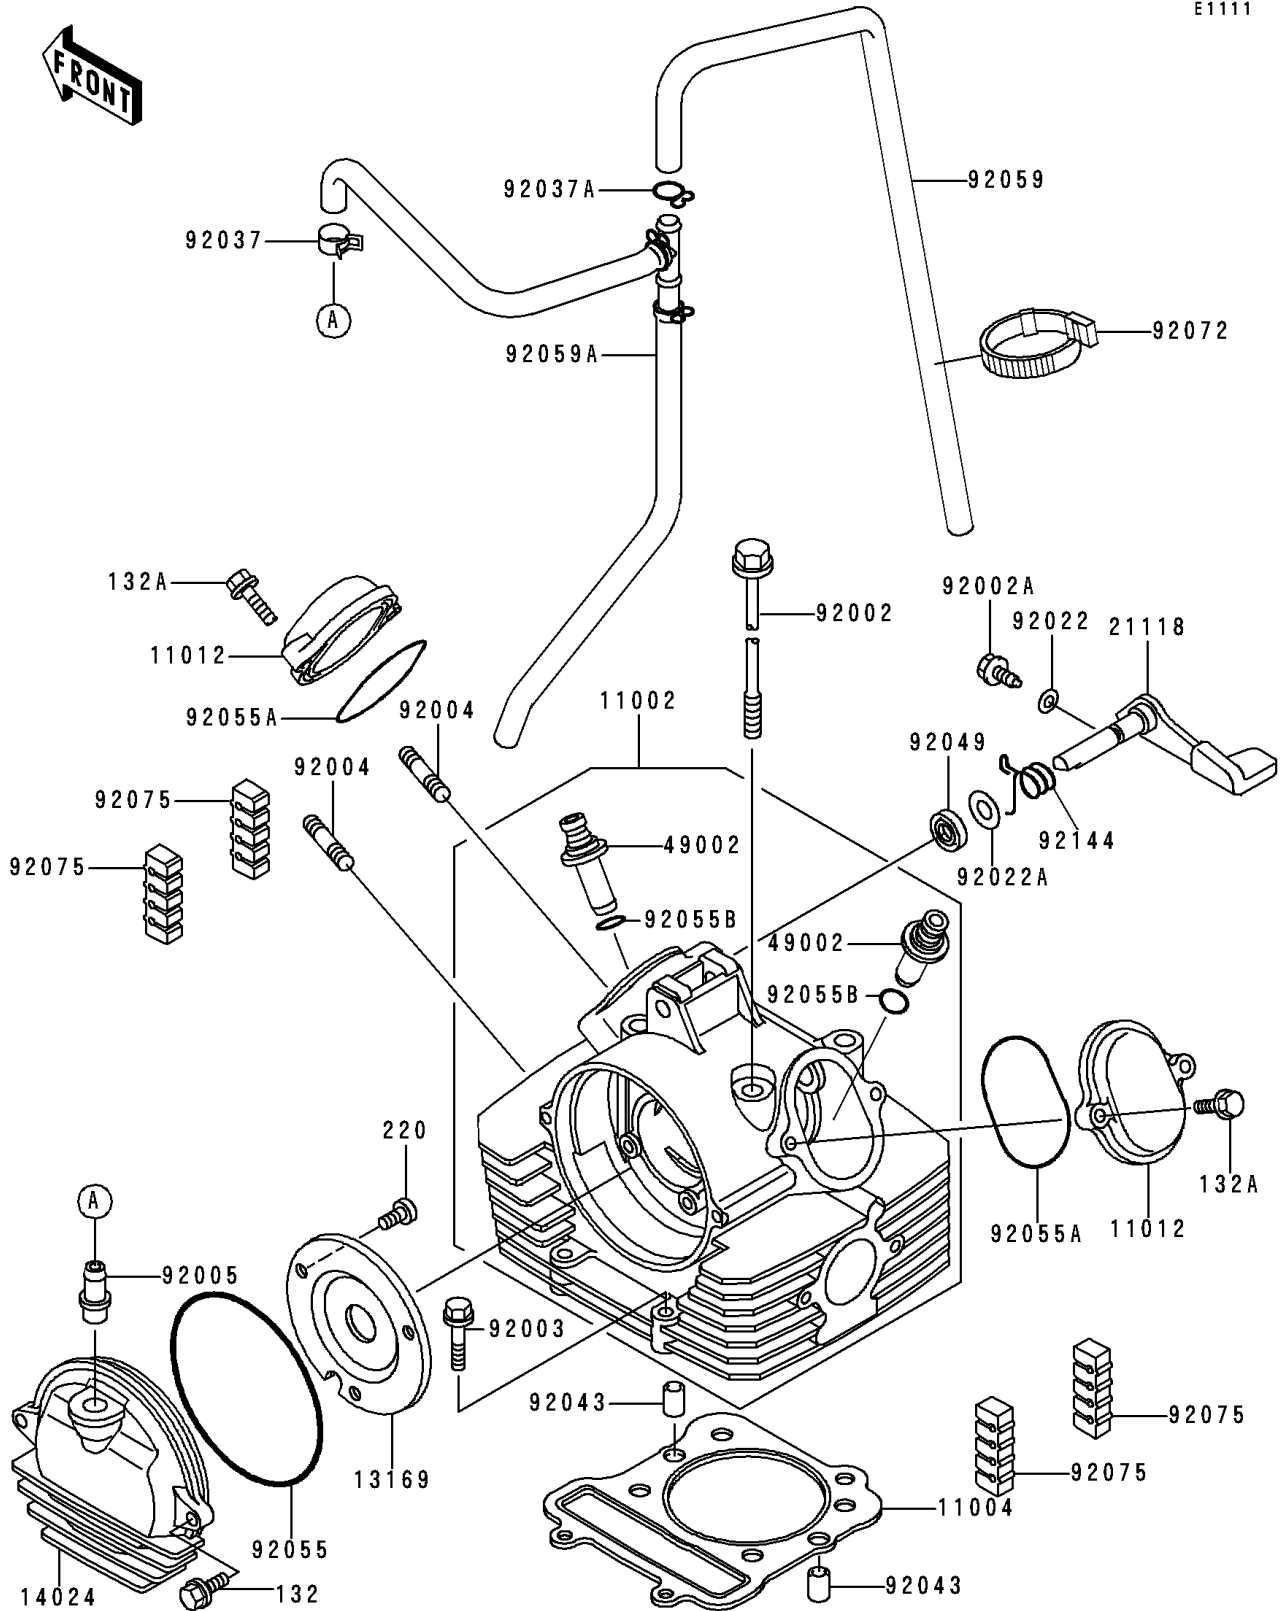

1990 Bayou 300 4X4 PARTS DIAGRAM

Cylinder Head

E1111

1990 Bayou 300 4X4 PARTS LIST

Cylinder Head

ITEM NAME	PART NUMBER	QUANTITY
BOLT-FLANGED-SMALL (Ref # 132)	132Y0616	2
BOLT-FLANGED-SMALL (Ref # 132A)	132Y0625	4
SCREW-PAN-CROS,6X10 (Ref # 220)	220B0610	3
HEAD-ASSY-CYLINDER (Ref # 11002)	11002-5043	1
GASKET-HEAD (Ref # 11004)	11004-1183	1
CAP,ROCKER ARM (Ref # 11012)	11012-1486	2
PLATE,CAMSHAFT COVER (Ref # 13169)	13169-1961	1
COVER,CAMSHAFT (Ref # 14024)	14024-1060	1
DECOMPRESSOR,LEVER (Ref # 21118)	21118-1062	1
GUIDE-VALVE (Ref # 49002)	49002-1092	2
BOLT,8X233 (Ref # 92002)	92002-1515	4
BOLT,DECOMPRESSOR (Ref # 92002A)	92002-1962	1
BOLT,FLANGED,6X32 (Ref # 92003)	92003-229	2
STUD,8X30 (Ref # 92004)	92004-1121	2
FITTING,BREATHER PIPE (Ref # 92005)	92005-1124	1
WASHER,6.1X12X1 (Ref # 92022)	92022-077	1
WASHER,10.2X20X0.5 (Ref # 92022A)	92022-1649	1
CLAMP (Ref # 92037)	92037-1181	1
CLAMP,FUEL TUBE (Ref # 92037A)	92037-1271	1
PIN,8.2X10X14 (Ref # 92043)	92043-1264	2
SEAL-OIL,SD10205-1HS (Ref # 92049)	92049-1286	1
RING-O,99MM (Ref # 92055)	92055-107	1
RING-O,53.5X2.6 (Ref # 92055A)	92055-112	2
RING-O,11.7MM (Ref # 92055B)	92055-1265	2
TUBE,BREATHER (Ref # 92059)	92059-1511	1
TUBE,ASSY (Ref # 92059A)	92059-1787	1
BAND,L=149 (Ref # 92072)	92072-031	1
DAMPER (Ref # 92075)	92075-1657	4
SPRING,DECOMPRESSOR (Ref # 92144)	92144-1154	1