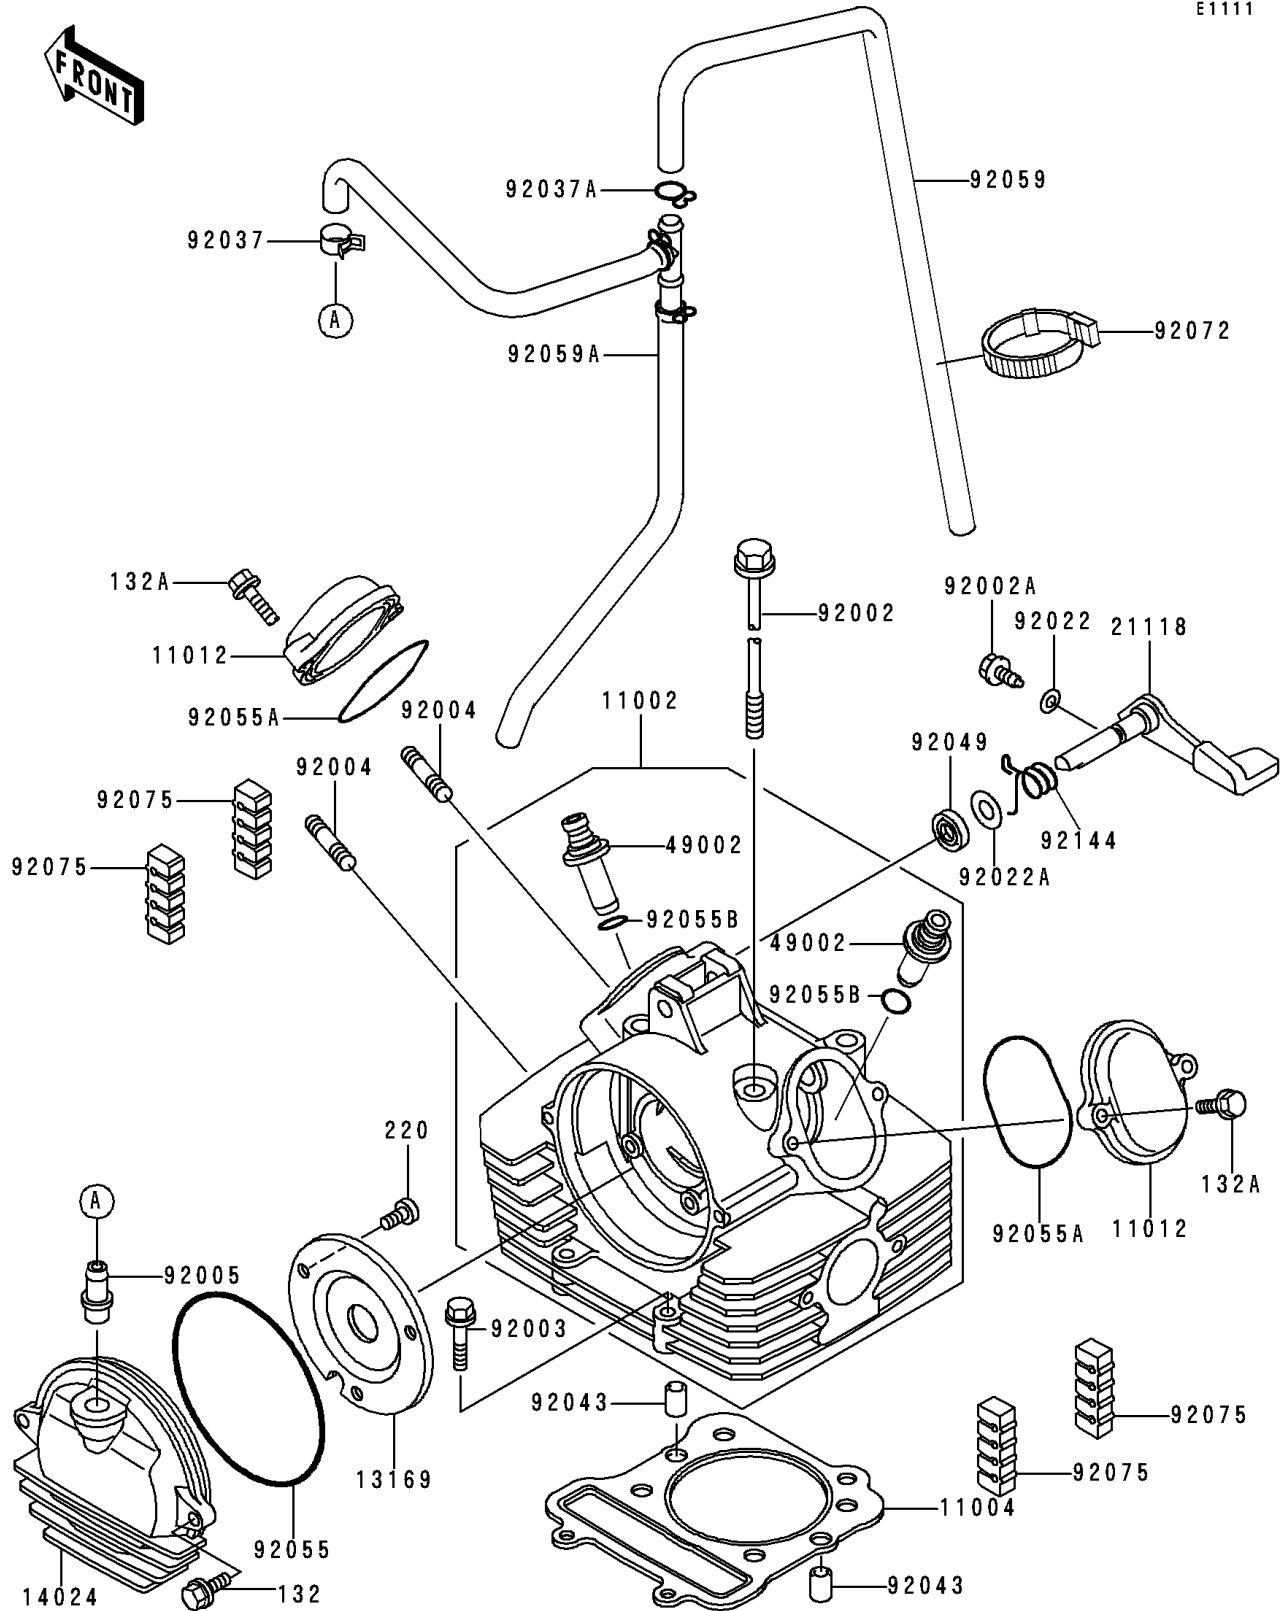

1991 Bayou 300 4X4 PARTS DIAGRAM

Cylinder Head

E1111

1991 Bayou 300 4X4 PARTS LIST

Cylinder Head

ITEM NAME	PART NUMBER	QUANTITY
BOLT-FLANGED-SMALL (Ref # 132)	132Y0616	2
BOLT-FLANGED-SMALL (Ref # 132A)	132Y0625	4
SCREW-PAN-CROS,6X10 (Ref # 220)	220B0610	3
HEAD-ASSY-CYLINDER (Ref # 11002)	11002-5043	1
GASKET-HEAD (Ref # 11004)	11004-1183	1
CAP,ROCKER ARM (Ref # 11012)	11012-1486	2
PLATE,CAMSHAFT COVER (Ref # 13169)	13169-1961	1
COVER,CAMSHAFT (Ref # 14024)	14024-1060	1
DECOMPRESSOR,LEVER (Ref # 21118)	21118-1062	1
GUIDE-VALVE (Ref # 49002)	49002-1092	2
BOLT,8X233 (Ref # 92002)	92002-1515	4
BOLT,DECOMPRESSOR (Ref # 92002A)	92002-1962	1
BOLT,FLANGED,6X32 (Ref # 92003)	92003-229	2
STUD,8X30 (Ref # 92004)	92004-1121	2
FITTING,BREATHER PIPE (Ref # 92005)	92005-1124	1
WASHER,6.1X12X1 (Ref # 92022)	92022-077	1
WASHER,10.2X20X0.5 (Ref # 92022A)	92022-1649	1
CLAMP (Ref # 92037)	92037-1181	1
CLAMP,FUEL TUBE (Ref # 92037A)	92037-1271	1
PIN,8.2X10X14 (Ref # 92043)	92043-1264	2
SEAL-OIL,SD10205-1HS (Ref # 92049)	92049-1286	1
RING-O,99MM (Ref # 92055)	92055-107	1
RING-O,53.5X2.6 (Ref # 92055A)	92055-112	2
RING-O,11.7MM (Ref # 92055B)	92055-1265	2
TUBE,BREATHER (Ref # 92059)	92059-1511	1
TUBE,ASSY (Ref # 92059A)	92059-1787	1
BAND,L=149 (Ref # 92072)	92072-031	1
DAMPER (Ref # 92075)	92075-1657	4
SPRING,DECOMPRESSOR (Ref # 92144)	92144-1154	1