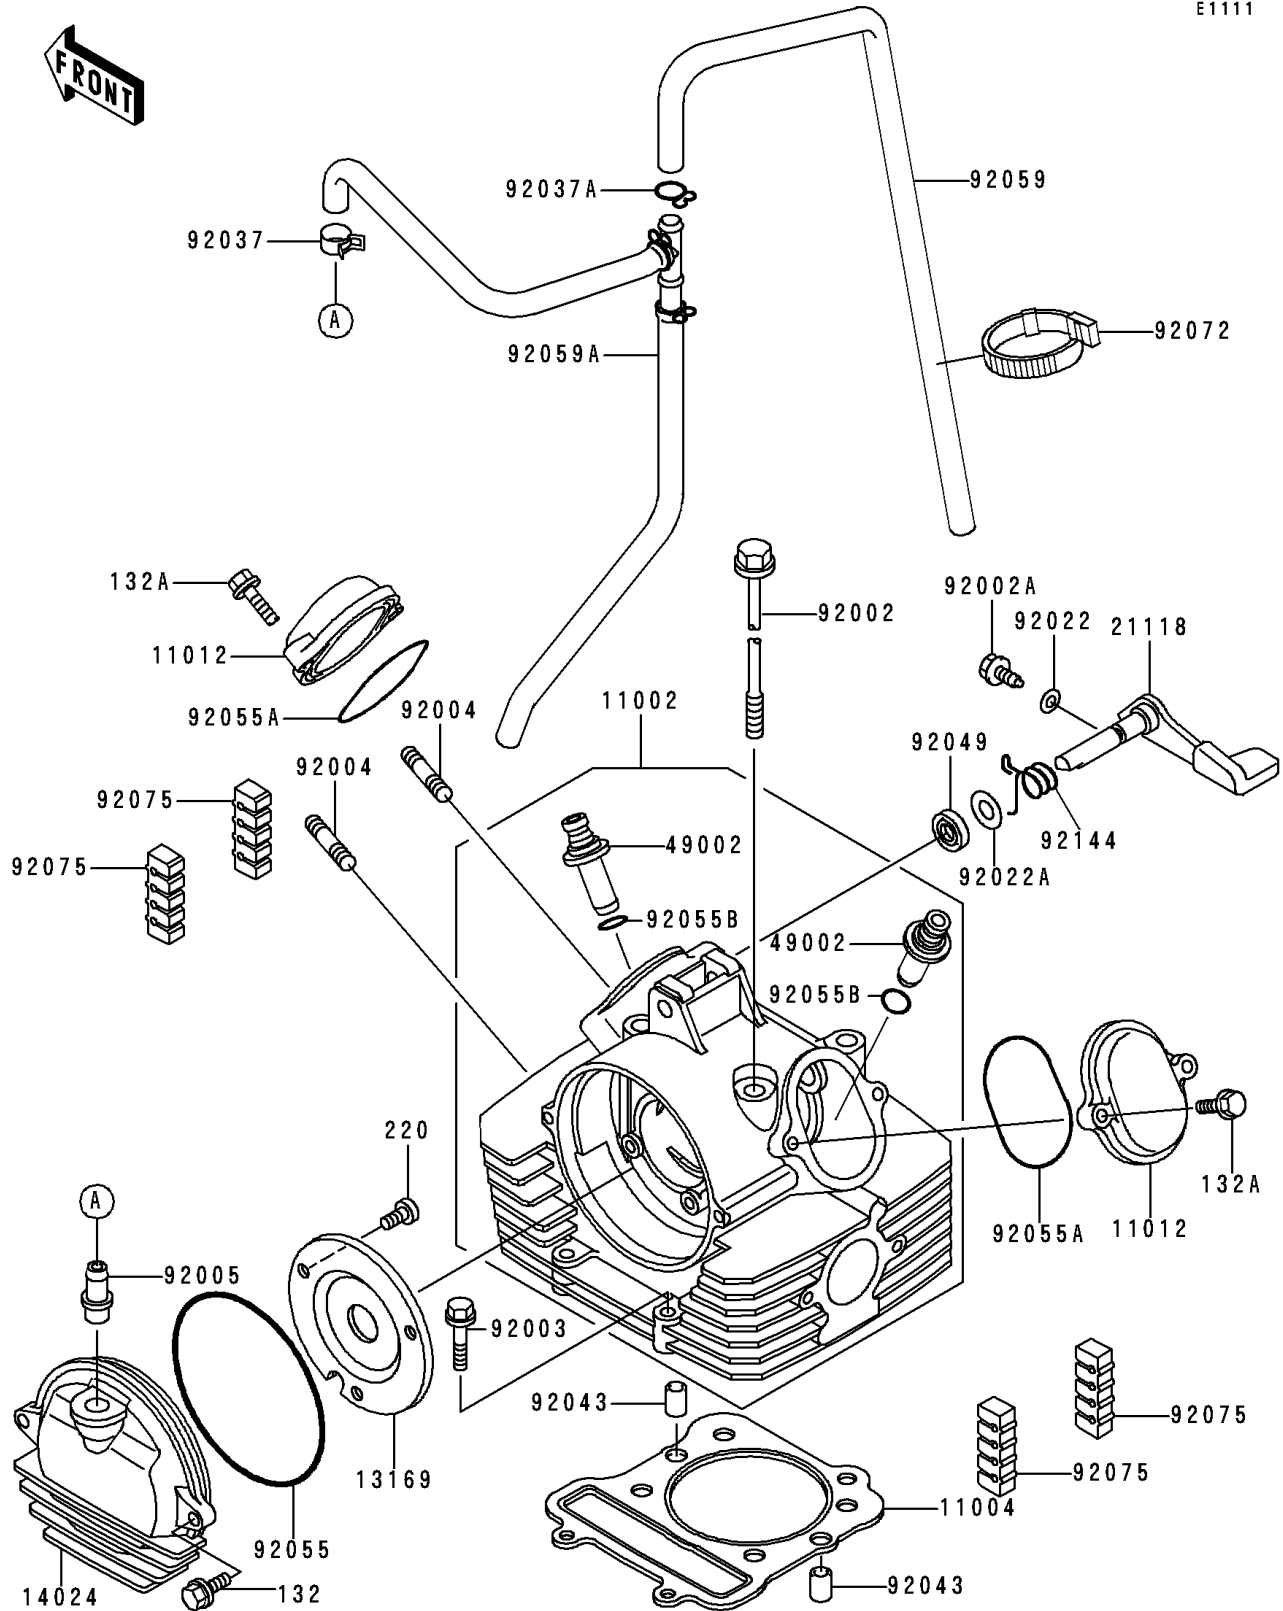

1992 Bayou 300 4X4 PARTS DIAGRAM

Cylinder Head

E1111

1992 Bayou 300 4X4 PARTS LIST

Cylinder Head

ITEM NAME	PART NUMBER	QUANTITY
BOLT-FLANGED-SMALL (Ref # 132)	132Y0616	2
BOLT-FLANGED-SMALL (Ref # 132A)	132Y0625	4
SCREW-PAN-CROS,6X10 (Ref # 220)	220B0610	3
HEAD-ASSY-CYLINDER (Ref # 11002)	11002-5043	1
GASKET-HEAD (Ref # 11004)	11004-1183	1
CAP,ROCKER ARM (Ref # 11012)	11012-1486	2
PLATE,CAMSHAFT COVER (Ref # 13169)	13169-1961	1
COVER,CAMSHAFT (Ref # 14024)	14024-1060	1
DECOMPRESSOR,LEVER (Ref # 21118)	21118-1062	1
GUIDE-VALVE (Ref # 49002)	49002-1092	2
BOLT,8X233 (Ref # 92002)	92002-1515	4
BOLT,DECOMPRESSOR (Ref # 92002A)	92002-1962	1
BOLT,FLANGED,6X32 (Ref # 92003)	92003-229	2
STUD,8X30 (Ref # 92004)	92004-1121	2
FITTING,BREATHER PIPE (Ref # 92005)	92005-1124	1
WASHER,6.1X12X1 (Ref # 92022)	92022-077	1
WASHER,10.2X20X0.5 (Ref # 92022A)	92022-1649	1
CLAMP (Ref # 92037)	92037-1181	1
CLAMP,FUEL TUBE (Ref # 92037A)	92037-1271	1
PIN,8.2X10X14 (Ref # 92043)	92043-1264	2
SEAL-OIL,SD10205-1HS (Ref # 92049)	92049-1286	1
RING-O,99MM (Ref # 92055)	92055-107	1
RING-O,53.5X2.6 (Ref # 92055A)	92055-112	2
RING-O,11.7MM (Ref # 92055B)	92055-1265	2
TUBE,BREATHER (Ref # 92059)	92059-1511	1
TUBE,ASSY (Ref # 92059A)	92059-1787	1
BAND,L=149 (Ref # 92072)	92072-031	1
DAMPER (Ref # 92075)	92075-1657	4
SPRING,DECOMPRESSOR (Ref # 92144)	92144-1154	1