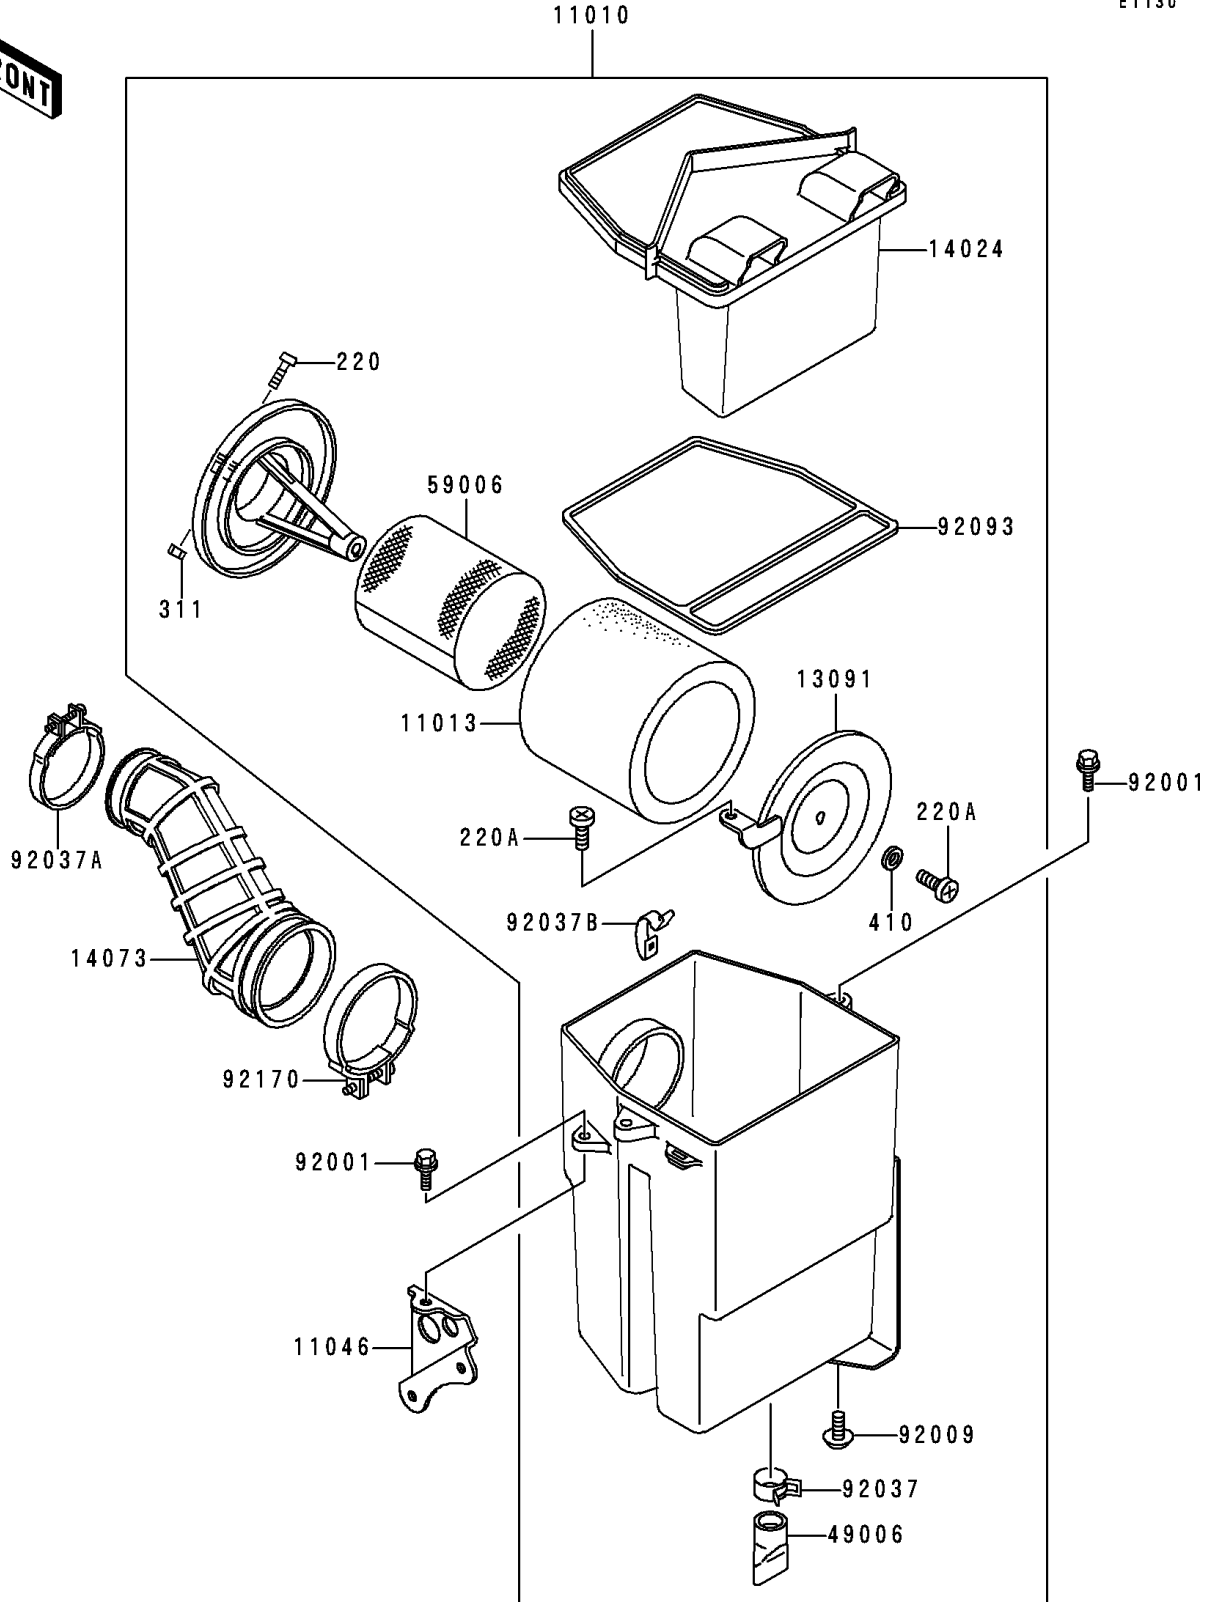

# 1991 Bayou 300 4X4 PARTS DIAGRAM

Air Cleaner

E1130

# 1991 Bayou 300 4X4 PARTS LIST

## Air Cleaner

ITEM NAME	PART NUMBER	QUANTITY
SCREW-PAN-CROS (Ref # 220)	220B0516	1
SCREW-PAN-CROS,6X14 (Ref # 220A)	220B0614	2
NUT-HEX (Ref # 311)	311B0500	1
WASHER-PLAIN-SMALL,6MM (Ref # 410)	410B0600	1
FILTER-ASSY-AIR (Ref # 11010)	11010-1365	1
ELEMENT-AIR FILTER (Ref # 11013)	11013-1158	1
BRACKET,REGULATOR (Ref # 11046)	11046-1042	1
HOLDER,ELEMENT (Ref # 13091)	13091-1488	1
COVER,AIR FILTER (Ref # 14024)	14024-1703	1
DUCT,AIR (Ref # 14073)	14073-1359	1
BOOT (Ref # 49006)	49006-1199	1
ARRESTER-FLAME (Ref # 59006)	59006-1052	1
BOLT,6X18 (Ref # 92001)	92001-1342	3
SCREW,TAPPING,5X10 (Ref # 92009)	92009-1332	2
CLAMP (Ref # 92037)	92037-1460	1
CLAMP (Ref # 92037A)	92037-1523	1
CLAMP,AIR FILTER (Ref # 92037B)	92037-1783	4
SEAL,AIR FILTER (Ref # 92093)	92093-1241	1
CLAMP (Ref # 92170)	92170-1149	1
HOLDER,AIR FILTER ELEMENT (Ref # 13091A)	13091-1565	1