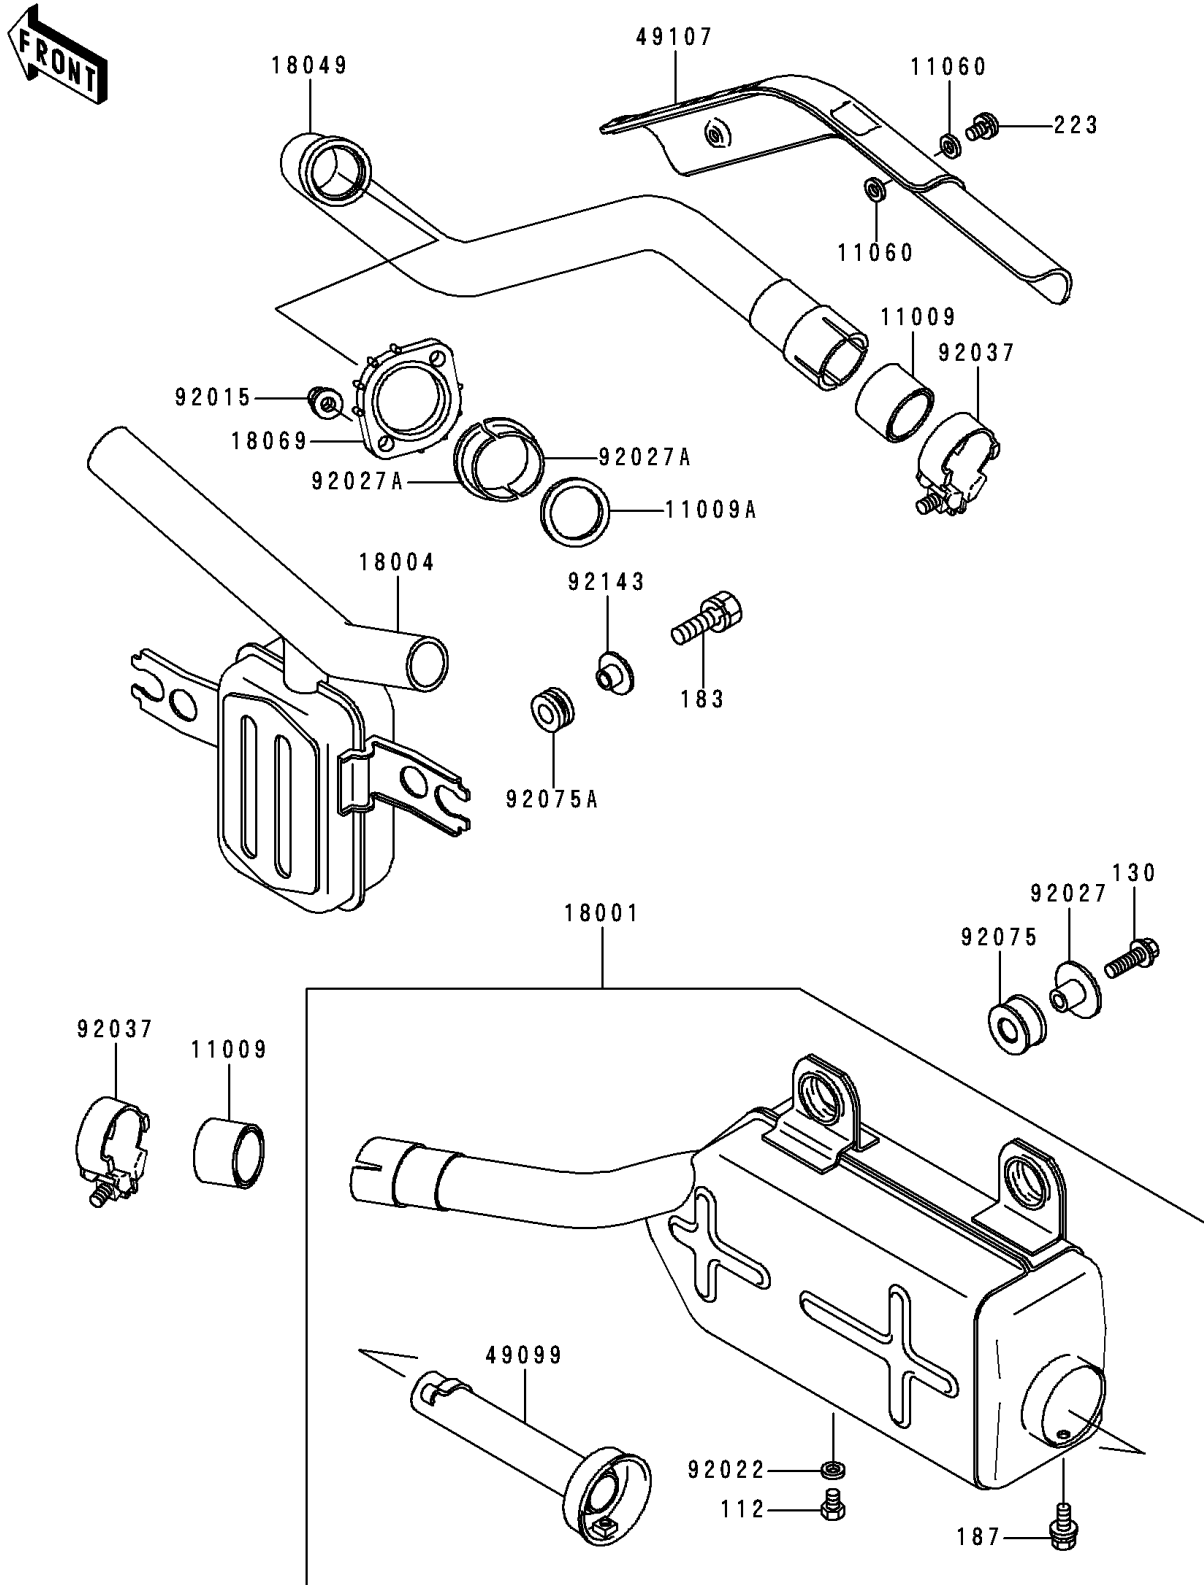

# 1989 Bayou 300 4X4 PARTS DIAGRAM

Muffler(s)

E1140

# 1989 Bayou 300 4X4 PARTS LIST

## Muffler(s)

ITEM NAME	PART NUMBER	QUANTITY
BOLT-UPSET (Ref # 112)	112B0608	1
BOLT-FLANGED,8X25,BLACK (Ref # 130)	130J0825	2
BOLT-UPSET-WS-SMALL (Ref # 183)	183J0822	2
BOLT-UPSET-WSP (Ref # 187)	187B0612	1
SCREW-PAN-WS-CROS (Ref # 223)	223C0610	2
GASKET,EXHAUST PIPE CONNECTING (Ref # 11009)	11009-1718	2
GASKET,EXHAUST PIPE HOLDER (Ref # 11009A)	11009-1866	1
GASKET,6.2X11.5X1.5 (Ref # 11060)	11060-1109	4
MUFFLER (Ref # 18001)	18001-1700	1
CHAMBER-PREMUFLER (Ref # 18004)	18004-1061	1
PIPE-EXHAUST (Ref # 18049)	18049-1433	1
HOLDER-EXHAUST PIPE (Ref # 18069)	18069-1014	1
BAFFLE-PIPE MUFLER (Ref # 49099)	49099-1249	1
COVER-EXHAUST PIPE (Ref # 49107)	49107-1082	1
NUT,8MM (Ref # 92015)	92015-1402	2
WASHER,6.2X11X1 (Ref # 92022)	92022-304	1
COLLAR,MUFLER (Ref # 92027)	92027-1981	2
COLLAR,EXHAUST PIPE (Ref # 92027A)	92027-264	2
CLAMP (Ref # 92037)	92037-1956	2
DAMPER,MUFLER (Ref # 92075)	92075-1809	2
DAMPER (Ref # 92075A)	92075-1898	2
COLLAR,MUFLER FITTING (Ref # 92143)	92143-1069	2