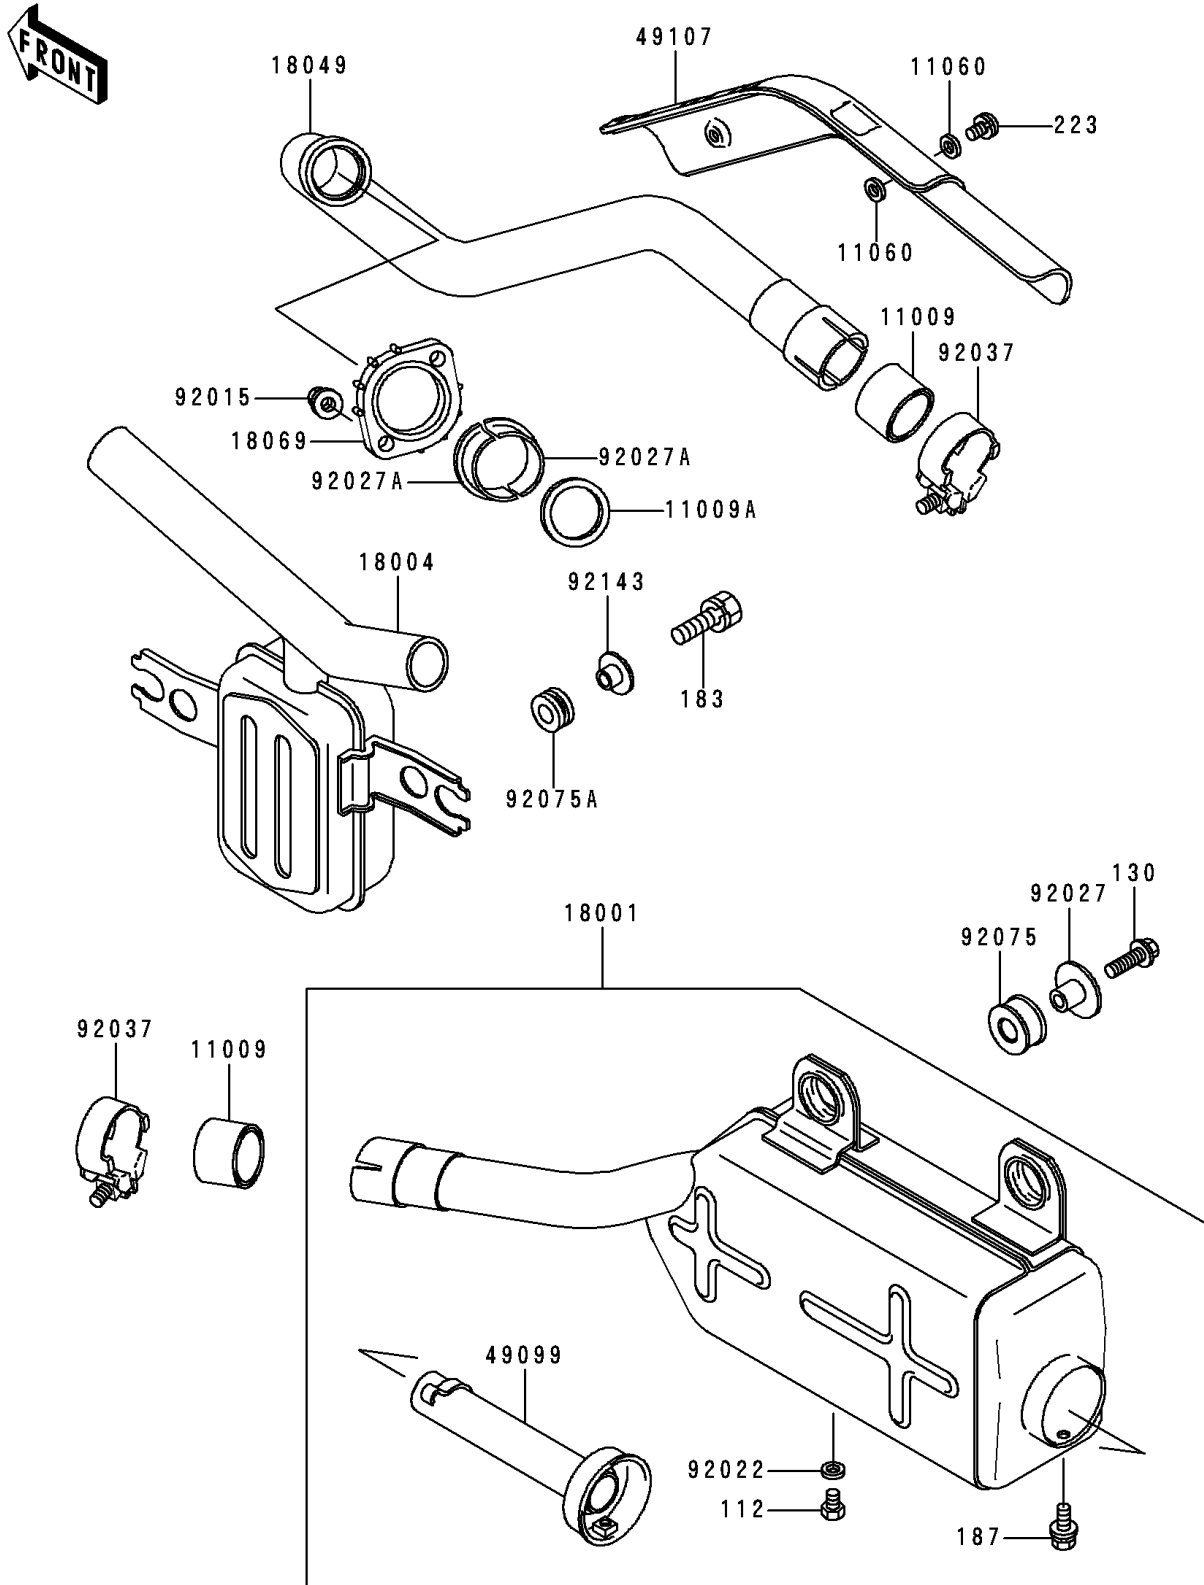

1991 Bayou 300 4X4 PARTS DIAGRAM

Muffler(s)

E1140

1991 Bayou 300 4X4 PARTS LIST

Muffler(s)

ITEM NAME	PART NUMBER	QUANTITY
BOLT-UPSET (Ref # 112)	112B0608	1
BOLT-FLANGED,8X25,BLACK (Ref # 130)	130J0825	2
BOLT-UPSET-WS-SMALL (Ref # 183)	183J0822	2
BOLT-UPSET-WSP (Ref # 187)	187B0612	1
SCREW-PAN-WS-CROS (Ref # 223)	223C0610	2
GASKET,EXHAUST PIPE CONNECTING (Ref # 11009)	11009-1718	2
GASKET,EXHAUST PIPE HOLDER (Ref # 11009A)	11009-1866	1
GASKET,6.2X11.5X1.5 (Ref # 11060)	11060-1109	4
MUFFLER (Ref # 18001)	18001-1700	1
CHAMBER-PREMUFLER (Ref # 18004)	18004-1061	1
PIPE-EXHAUST (Ref # 18049)	18049-1433	1
HOLDER-EXHAUST PIPE (Ref # 18069)	18069-1014	1
BAFFLE-PIPE MUFLER (Ref # 49099)	49099-1249	1
COVER-EXHAUST PIPE (Ref # 49107)	49107-1082	1
NUT,8MM (Ref # 92015)	92015-1402	2
WASHER,6.2X11X1 (Ref # 92022)	92022-304	1
COLLAR,MUFLER (Ref # 92027)	92027-1981	2
COLLAR,EXHAUST PIPE (Ref # 92027A)	92027-264	2
CLAMP (Ref # 92037)	92037-1956	2
DAMPER,MUFLER (Ref # 92075)	92075-1809	2
DAMPER (Ref # 92075A)	92075-1898	2
COLLAR,MUFLER FITTING (Ref # 92143)	92143-1069	2