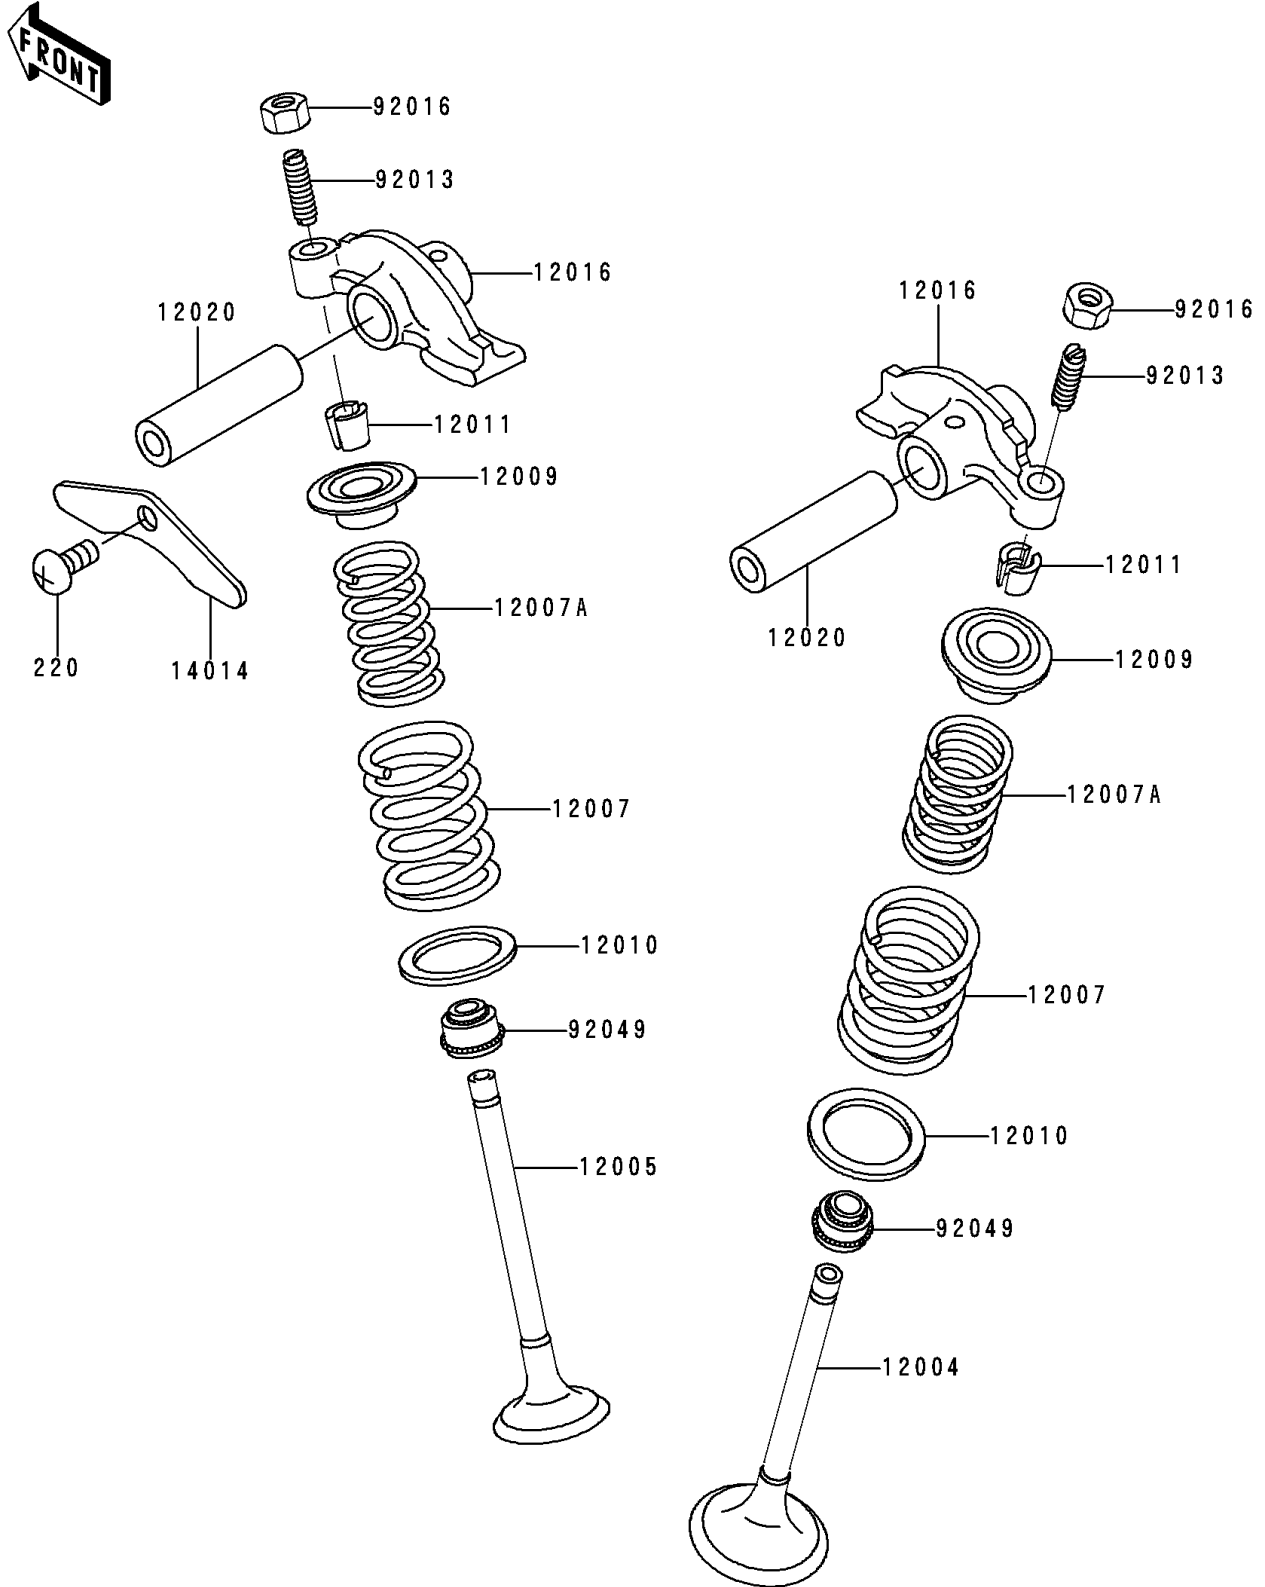

1989 Bayou 300 4X4 PARTS DIAGRAM

Valve(s)

E1210

1989 Bayou 300 4X4 PARTS LIST

Valve(s)

ITEM NAME	PART NUMBER	QUANTITY
SCREW-PAN-CROS,6X10 (Ref # 220)	220B0610	1
VALVE-INTAKE (Ref # 12004)	12004-1123	1
VALVE-EXHAUST (Ref # 12005)	12005-1005	1
SPRING-ENGINE VALVE,OUTER (Ref # 12007)	12007-013	2
SPRING-ENGINE VALVE,INNER (Ref # 12007A)	12007-014	2
RETAINER-VALVE SPRING (Ref # 12009)	12009-006	2
SEAT-SPRING,OUTER (Ref # 12010)	12010-005	2
COLLET,RETAINER (Ref # 12011)	12011-004	4
ARM-ROCKER (Ref # 12016)	12016-1078	2
SHAFT-ROCKER (Ref # 12020)	12020-004	2
PLATE-POSITION (Ref # 14014)	14014-034	1
SCREW,6MM (Ref # 92013)	92013-009	2
NUT,6MM (Ref # 92016)	92016-061	2
SEAL-OIL,RV37129.5 (Ref # 92049)	92049-016	2