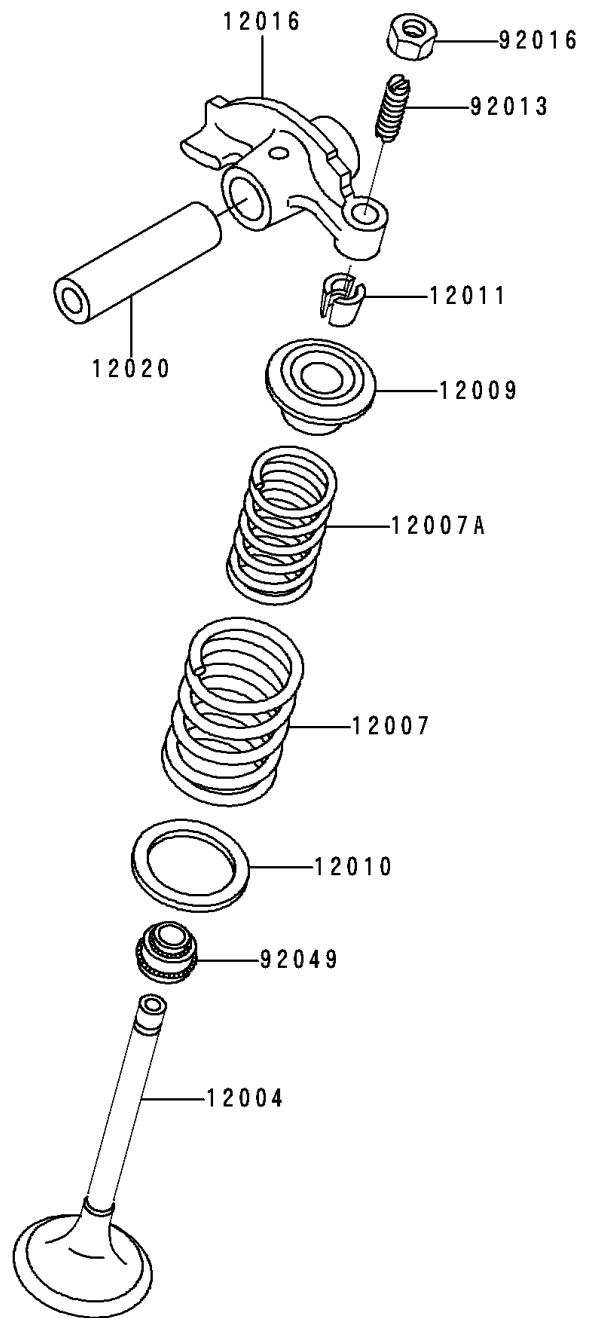

1990 Bayou 300 4X4 PARTS DIAGRAM

Valve(s)

E1210

1990 Bayou 300 4X4 PARTS LIST

Valve(s)

ITEM NAME	PART NUMBER	QUANTITY
SCREW-PAN-CROS,6X10 (Ref # 220)	220B0610	1
VALVE-INTAKE (Ref # 12004)	12004-1123	1
VALVE-EXHAUST (Ref # 12005)	12005-1005	1
SPRING-ENGINE VALVE,OUTER (Ref # 12007)	12007-013	2
SPRING-ENGINE VALVE,INNER (Ref # 12007A)	12007-014	2
RETAINER-VALVE SPRING (Ref # 12009)	12009-006	2
SEAT-SPRING,OUTER (Ref # 12010)	12010-005	2
COLLET,RETAINER (Ref # 12011)	12011-004	4
ARM-ROCKER (Ref # 12016)	12016-1078	2
SHAFT-ROCKER (Ref # 12020)	12020-004	2
PLATE-POSITION (Ref # 14014)	14014-034	1
SCREW,6MM (Ref # 92013)	92013-009	2
NUT,6MM (Ref # 92016)	92016-061	2
SEAL-OIL,RV37129.5 (Ref # 92049)	92049-016	2