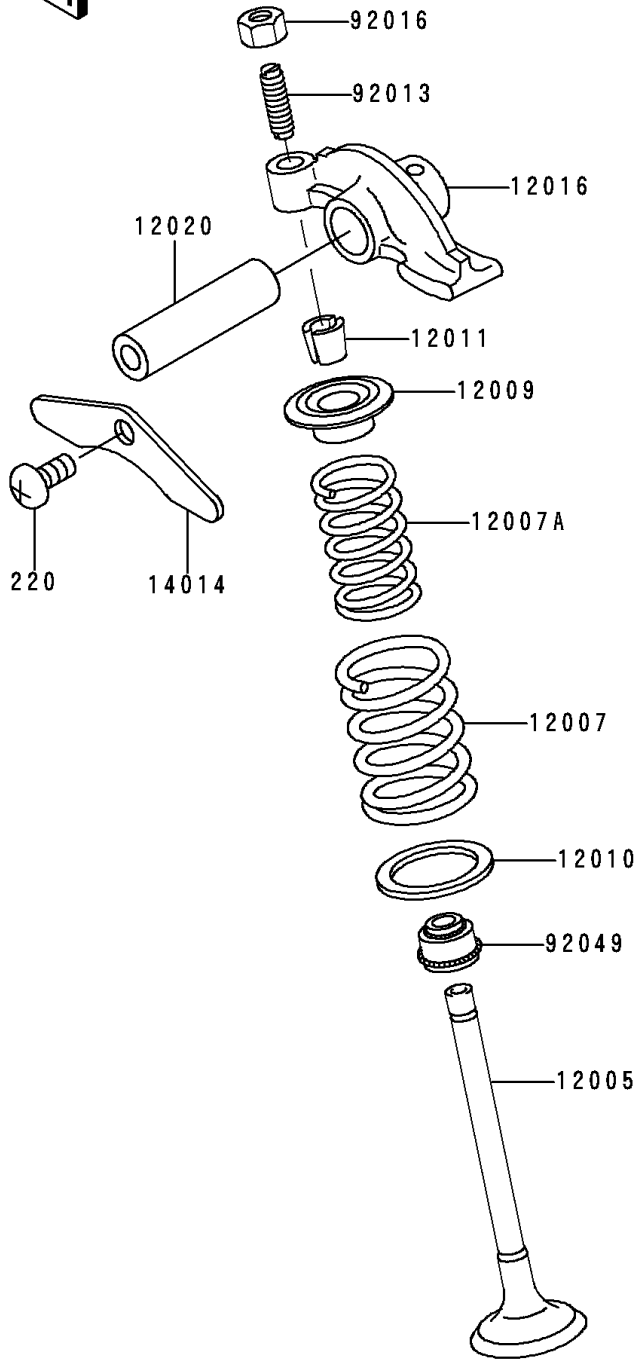

1990 Bayou 300 4X4 PARTS DIAGRAM

Valve(s)

E1210

1990 Bayou 300 4X4 PARTS LIST

Valve(s)

ITEM NAME	PART NUMBER	QUANTITY
SCREW-PAN-CROS,6X10 (Ref # 220)	220B0610	1
VALVE-INTAKE (Ref # 12004)	12004-1123	1
VALVE-EXHAUST (Ref # 12005)	12005-1005	1
SPRING-ENGINE VALVE,OUTER (Ref # 12007)	12007-013	2
SPRING-ENGINE VALVE,INNER (Ref # 12007A)	12007-014	2
RETAINER-VALVE SPRING (Ref # 12009)	12009-006	2
SEAT-SPRING,OUTER (Ref # 12010)	12010-005	2
COLLET,RETAINER (Ref # 12011)	12011-004	4
ARM-ROCKER (Ref # 12016)	12016-1078	2
SHAFT-ROCKER (Ref # 12020)	12020-004	2
PLATE-POSITION (Ref # 14014)	14014-034	1
SCREW,6MM (Ref # 92013)	92013-009	2
NUT,6MM (Ref # 92016)	92016-061	2
SEAL-OIL,RV37129.5 (Ref # 92049)	92049-016	2