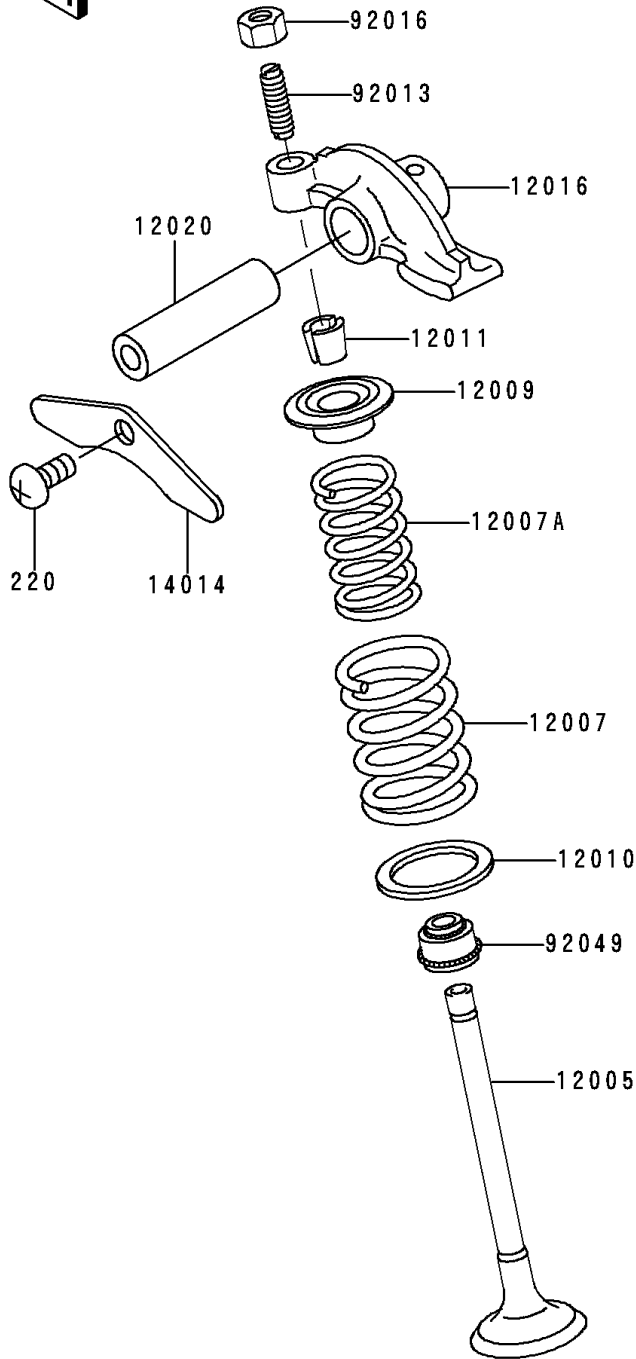

1992 Bayou 300 4X4 PARTS DIAGRAM

Valve(s)

E1210

1992 Bayou 300 4X4 PARTS LIST

Valve(s)

ITEM NAME	PART NUMBER	QUANTITY
SCREW-PAN-CROS,6X10 (Ref # 220)	220B0610	1
VALVE-INTAKE (Ref # 12004)	12004-1123	1
VALVE-EXHAUST (Ref # 12005)	12005-1005	1
SPRING-ENGINE VALVE,OUTER (Ref # 12007)	12007-013	2
SPRING-ENGINE VALVE,INNER (Ref # 12007A)	12007-014	2
RETAINER-VALVE SPRING (Ref # 12009)	12009-006	2
SEAT-SPRING,OUTER (Ref # 12010)	12010-005	2
COLLET,RETAINER (Ref # 12011)	12011-004	4
ARM-ROCKER (Ref # 12016)	12016-1078	2
SHAFT-ROCKER (Ref # 12020)	12020-004	2
PLATE-POSITION (Ref # 14014)	14014-034	1
SCREW,6MM (Ref # 92013)	92013-009	2
NUT,6MM (Ref # 92016)	92016-061	2
SEAL-OIL,RV37129.5 (Ref # 92049)	92049-016	2