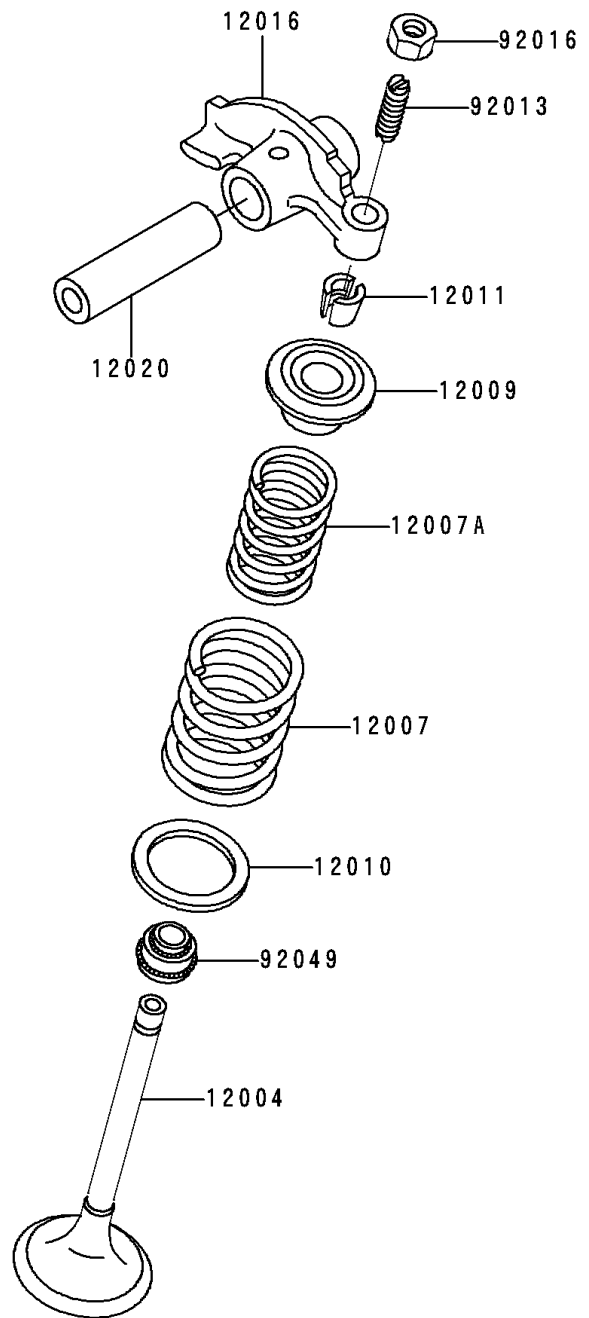

1992 Bayou 300 4X4 PARTS DIAGRAM

Valve(s)

E1210

1992 Bayou 300 4X4 PARTS LIST

Valve(s)

ITEM NAME	PART NUMBER	QUANTITY
SCREW-PAN-CROS,6X10 (Ref # 220)	220B0610	1
VALVE-INTAKE (Ref # 12004)	12004-1123	1
VALVE-EXHAUST (Ref # 12005)	12005-1005	1
SPRING-ENGINE VALVE,OUTER (Ref # 12007)	12007-013	2
SPRING-ENGINE VALVE,INNER (Ref # 12007A)	12007-014	2
RETAINER-VALVE SPRING (Ref # 12009)	12009-006	2
SEAT-SPRING,OUTER (Ref # 12010)	12010-005	2
COLLET,RETAINER (Ref # 12011)	12011-004	4
ARM-ROCKER (Ref # 12016)	12016-1078	2
SHAFT-ROCKER (Ref # 12020)	12020-004	2
PLATE-POSITION (Ref # 14014)	14014-034	1
SCREW,6MM (Ref # 92013)	92013-009	2
NUT,6MM (Ref # 92016)	92016-061	2
SEAL-OIL,RV37129.5 (Ref # 92049)	92049-016	2