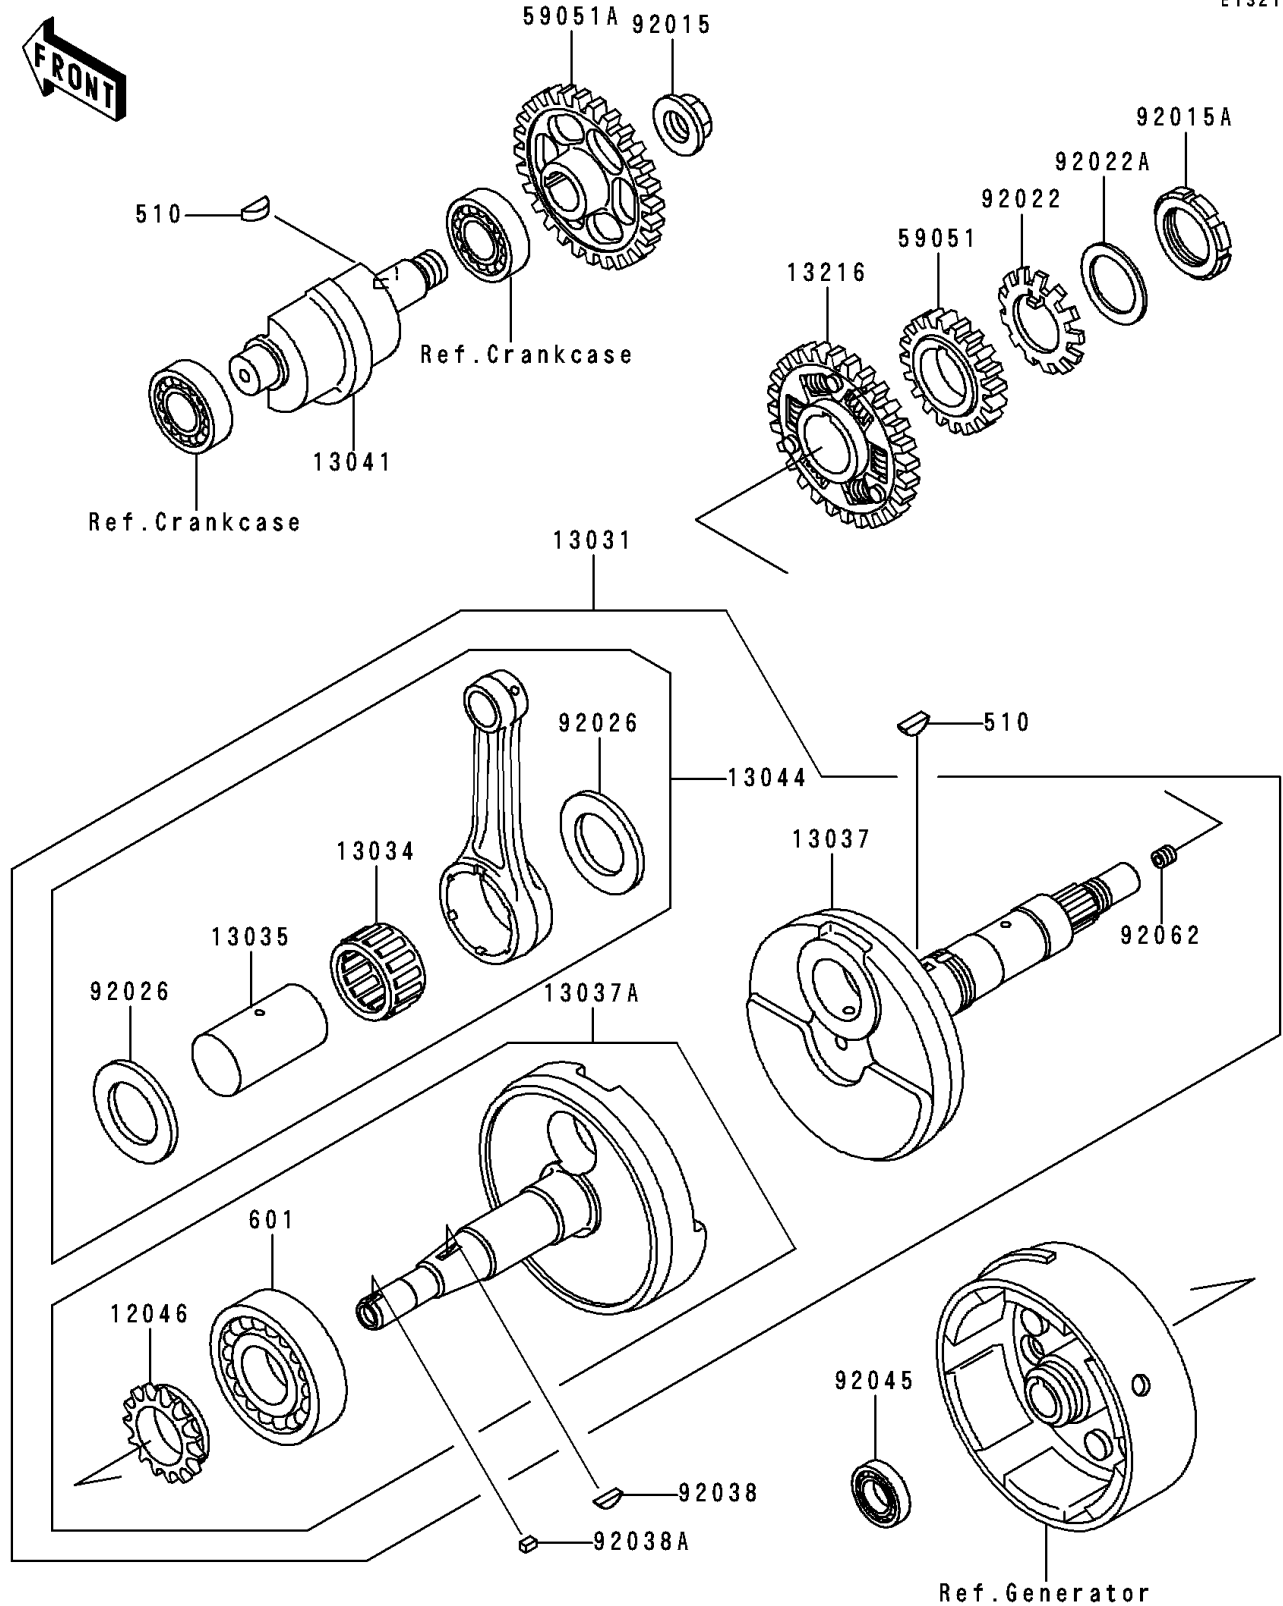

# 1991 Bayou 300 4X4 PARTS DIAGRAM

Crankshaft

E1321

# 1991 Bayou 300 4X4 PARTS LIST

## Crankshaft

ITEM NAME	PART NUMBER	QUANTITY
KEY-WOODRUFF (Ref # 510)	510A5100	2
BEARING-BALL,#6306C3 (Ref # 601)	601B6306	1
SPROKET,16T (Ref # 12046)	12046-1038	1
CRANKSHAFT-COMP (Ref # 13031)	13031-1254	1
BEARING-BIG END,PK32X43X22.4 (Ref # 13034)	13034-1061	1
PIN-CRANK (Ref # 13035)	13035-1067	1
CRANKSHAFT,RH (Ref # 13037)	13037-1268	1
CRANKSHAFT,LH (Ref # 13037A)	13037-5075	1
BALANCER (Ref # 13041)	13041-1066	1
SET-CONNECTING ROD (Ref # 13044)	13044-5066	1
GEAR-COMP,BALANCER (Ref # 13216)	13216-1072	1
GEAR-SPUR,OIL PUMP,36T (Ref # 59051)	59051-1140	1
GEAR-SPUR,BALANCER,44T (Ref # 59051A)	59051-1141	1
NUT,16MM (Ref # 92015)	92015-1465	1
NUT,PUMP GEAR,30MM (Ref # 92015A)	92015-1511	1
WASHER,TOOTHED (Ref # 92022)	92022-1986	1
WASHER,30.3X38X0.5 (Ref # 92022A)	92022-1987	1
SPACER,32X51.5X1.2 (Ref # 92026)	92026-1232	2
KEY,WOODRUFF (Ref # 92038)	92038-001	1
KEY,SUNK (Ref # 92038A)	92038-1051	1
BEARING-BALL,6903C3 (Ref # 92045)	92045-1266	1
NOZZLE (Ref # 92062)	92062-1056	1