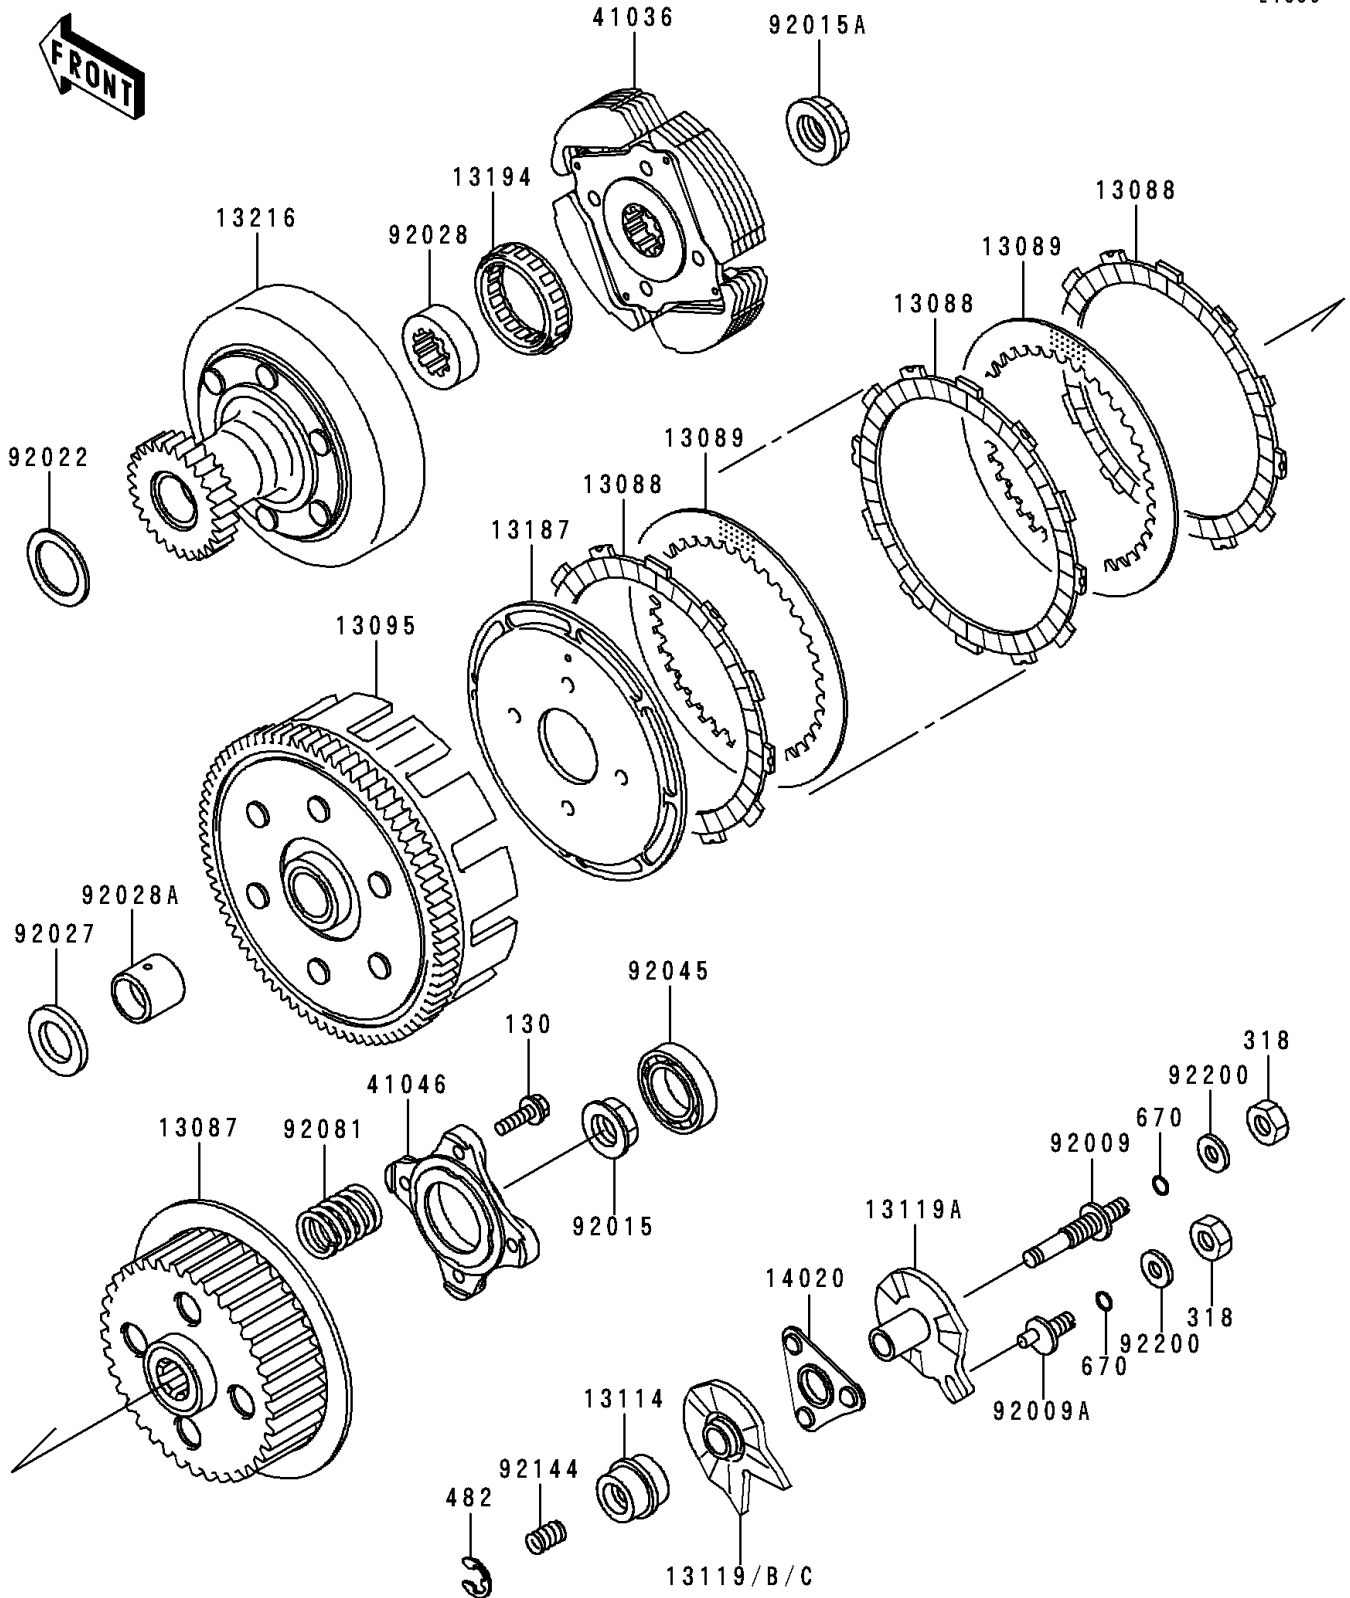

# 1989 Bayou 300 4X4 PARTS DIAGRAM

Clutch

E1350

# 1989 Bayou 300 4X4 PARTS LIST

## Clutch

ITEM NAME	PART NUMBER	QUANTITY
BOLT-FLANGED,6X20 (Ref # 130)	130P0620	4
NUT-HEX-SMALL,8MM (Ref # 318)	318B0800	2
CIRCLIP-TYPE-E,7MM (Ref # 482)	482J7000	1
O RING,8MM (Ref # 670)	670B1508	2
HUB-CLUTCH (Ref # 13087)	13087-1065	1
PLATE-FRICTION (Ref # 13088)	13088-041	5
PLATE-CLUTCH (Ref # 13089)	13089-1005	4
HOUSING-COMP-CLUTCH (Ref # 13095)	13095-1133	1
PUSHER-CLUTCH (Ref # 13114)	13114-1060	1
CAM-RELEASE (Ref # 13119)	13119-1065	1
CAM-RELEASE (Ref # 13119A)	13119-1067	1
CAM-RELEASE (Ref # 13119C)	13119-1070	1
PLATE-CLUTCH OPERATING (Ref # 13187)	13187-1081	1
CLUTCH-ONEWAY (Ref # 13194)	13194-1055	1
GEAR-COMP,CLUTCH,FR (Ref # 13216)	13216-1073	1
RETAINER,CLUTCH RELEASE (Ref # 14020)	14020-1092	1
HUB-ASSY,CLUTCH,FR (Ref # 41036)	41036-1122	1
HOUSING-BEARING (Ref # 41046)	41046-1063	1
SCREW (Ref # 92009)	92009-1525	1
SCREW (Ref # 92009A)	92009-1526	1
NUT,16MM (Ref # 92015)	92015-1465	1
NUT,18MM (Ref # 92015A)	92015-1512	1
WASHER,27.3X38X0.8 (Ref # 92022)	92022-1989	1
COLLAR,20.5X34X4 (Ref # 92027)	92027-1888	1
BUSHING,CLUTCH,FR (Ref # 92028)	92028-1370	1
BUSHING,CLUTCH (Ref # 92028A)	92028-1371	1
BEARING-BALL,#6905 (Ref # 92045)	92045-036	1
SPRING,CLUTCH (Ref # 92081)	92081-1848	4
SPRING (Ref # 92144)	92144-1272	1

# 1989 Bayou 300 4X4 PARTS LIST

Clutch

ITEM NAME	PART NUMBER	QUANTITY
WASHER,8.5X18X2.3 (Ref # 92200)	92200-1213	2