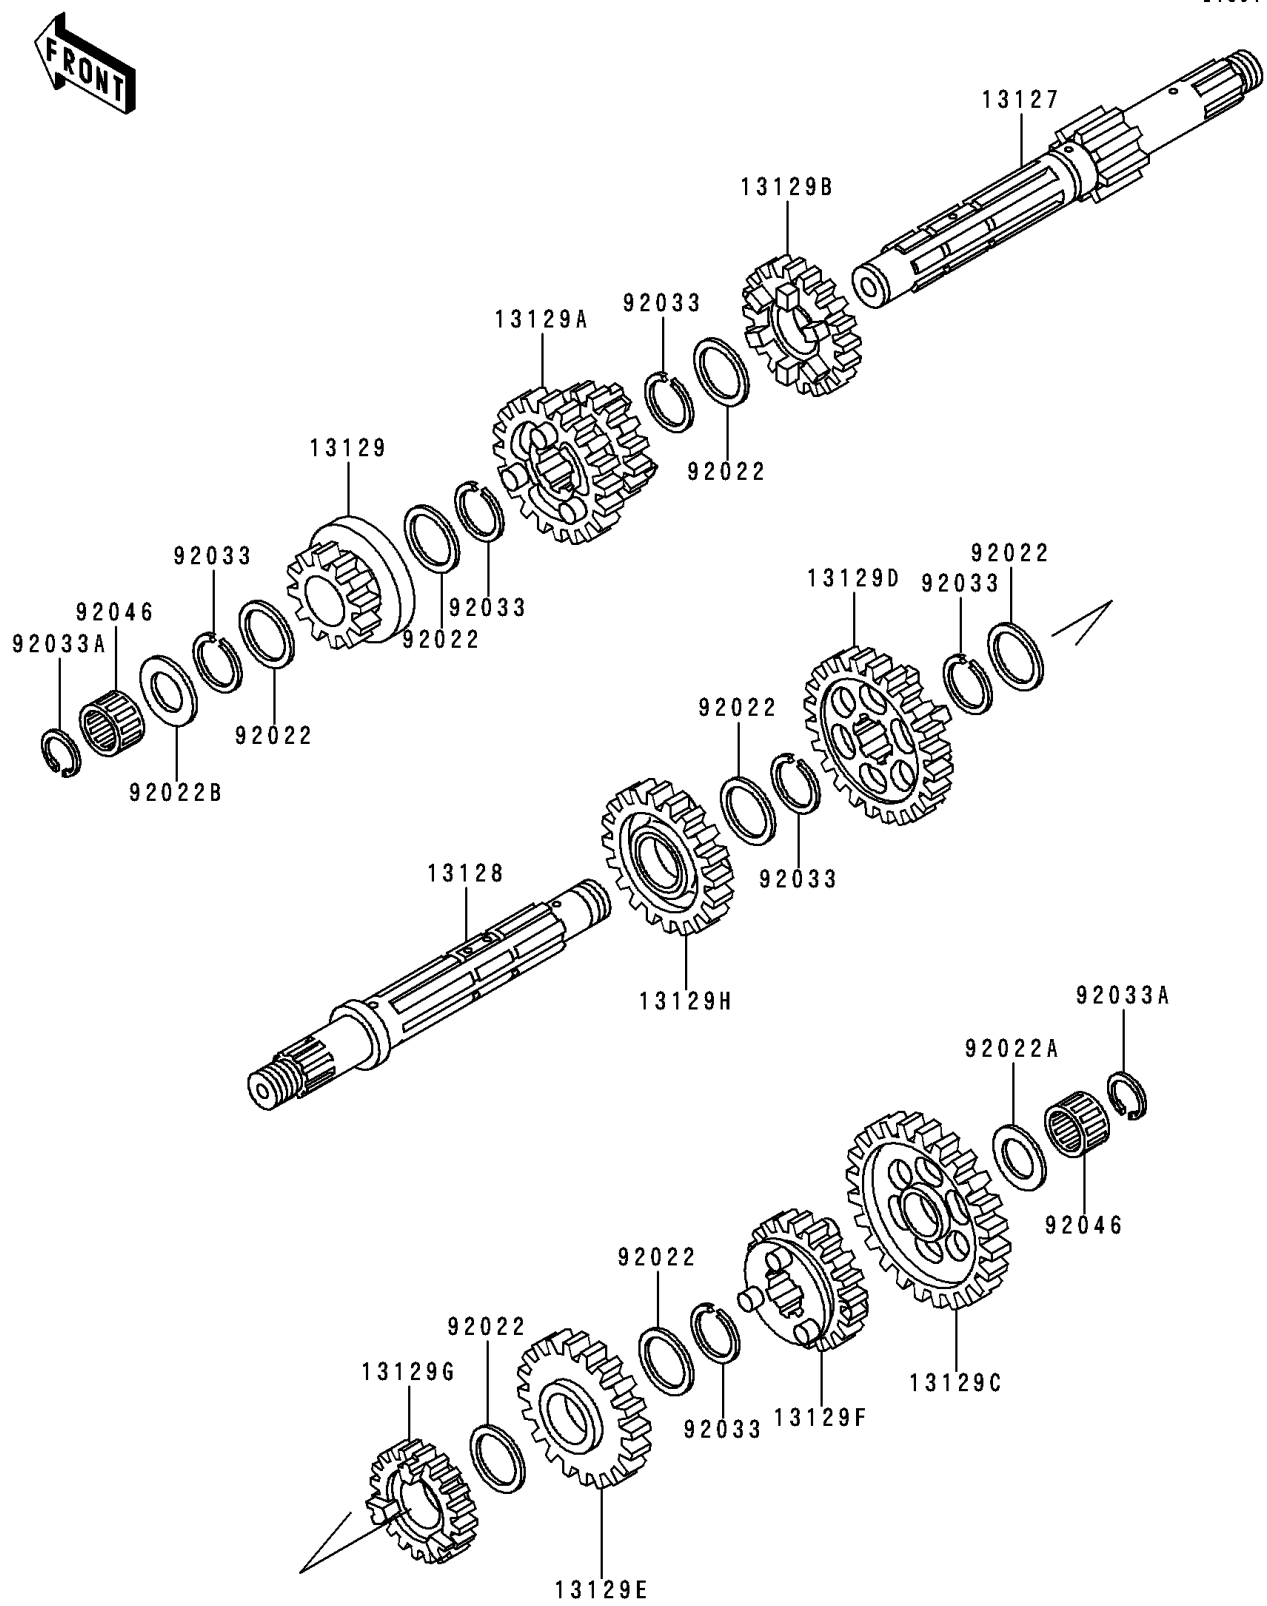

# 1991 Bayou 300 4X4 PARTS DIAGRAM

Transmission

E1361

## 1991 Bayou 300 4X4 PARTS LIST

### Transmission

ITEM NAME	PART NUMBER	QUANTITY
SHAFT-TRANSMISSION INPUT,11T (Ref # 13127)	13127-1127	1
SHAFT-TRANSMISSION OUTPUT (Ref # 13128)	13128-1132	1
GEAR,INPUT 2ND,14T (Ref # 13129)	13129-1680	1
GEAR,INPUT TOP&3RD,26T&19T (Ref # 13129A)	13129-1681	1
GEAR,INPUT 4TH,23T (Ref # 13129B)	13129-1682	1
GEAR,OUTPUT LOW,34T (Ref # 13129C)	13129-1683	1
GEAR,OUTPUT 2ND,27T (Ref # 13129D)	13129-1684	1
GEAR,OUTPUT 3RD,26T (Ref # 13129E)	13129-1685	1
GEAR,OUTPUT 4TH,23T (Ref # 13129F)	13129-1686	1
GEAR,OUTPUT TOP,20T (Ref # 13129G)	13129-1687	1
GEAR-REVERSE,26T (Ref # 13129H)	13129-1688	1
WASHER,22.3X27X0.5 (Ref # 92022)	92022-198	7
WASHER,17.3X28X1 (Ref # 92022A)	92022-255	1
WASHER,17.3X30X1.4 (Ref # 92022B)	92022-270	1
RING-SNAP,20X25.5X1.2 (Ref # 92033)	92033-025	6
RING-SNAP (Ref # 92033A)	92033-032	2
BEARING-NEEDLE,K17X23X13.8 (Ref # 92046)	92046-1184	2