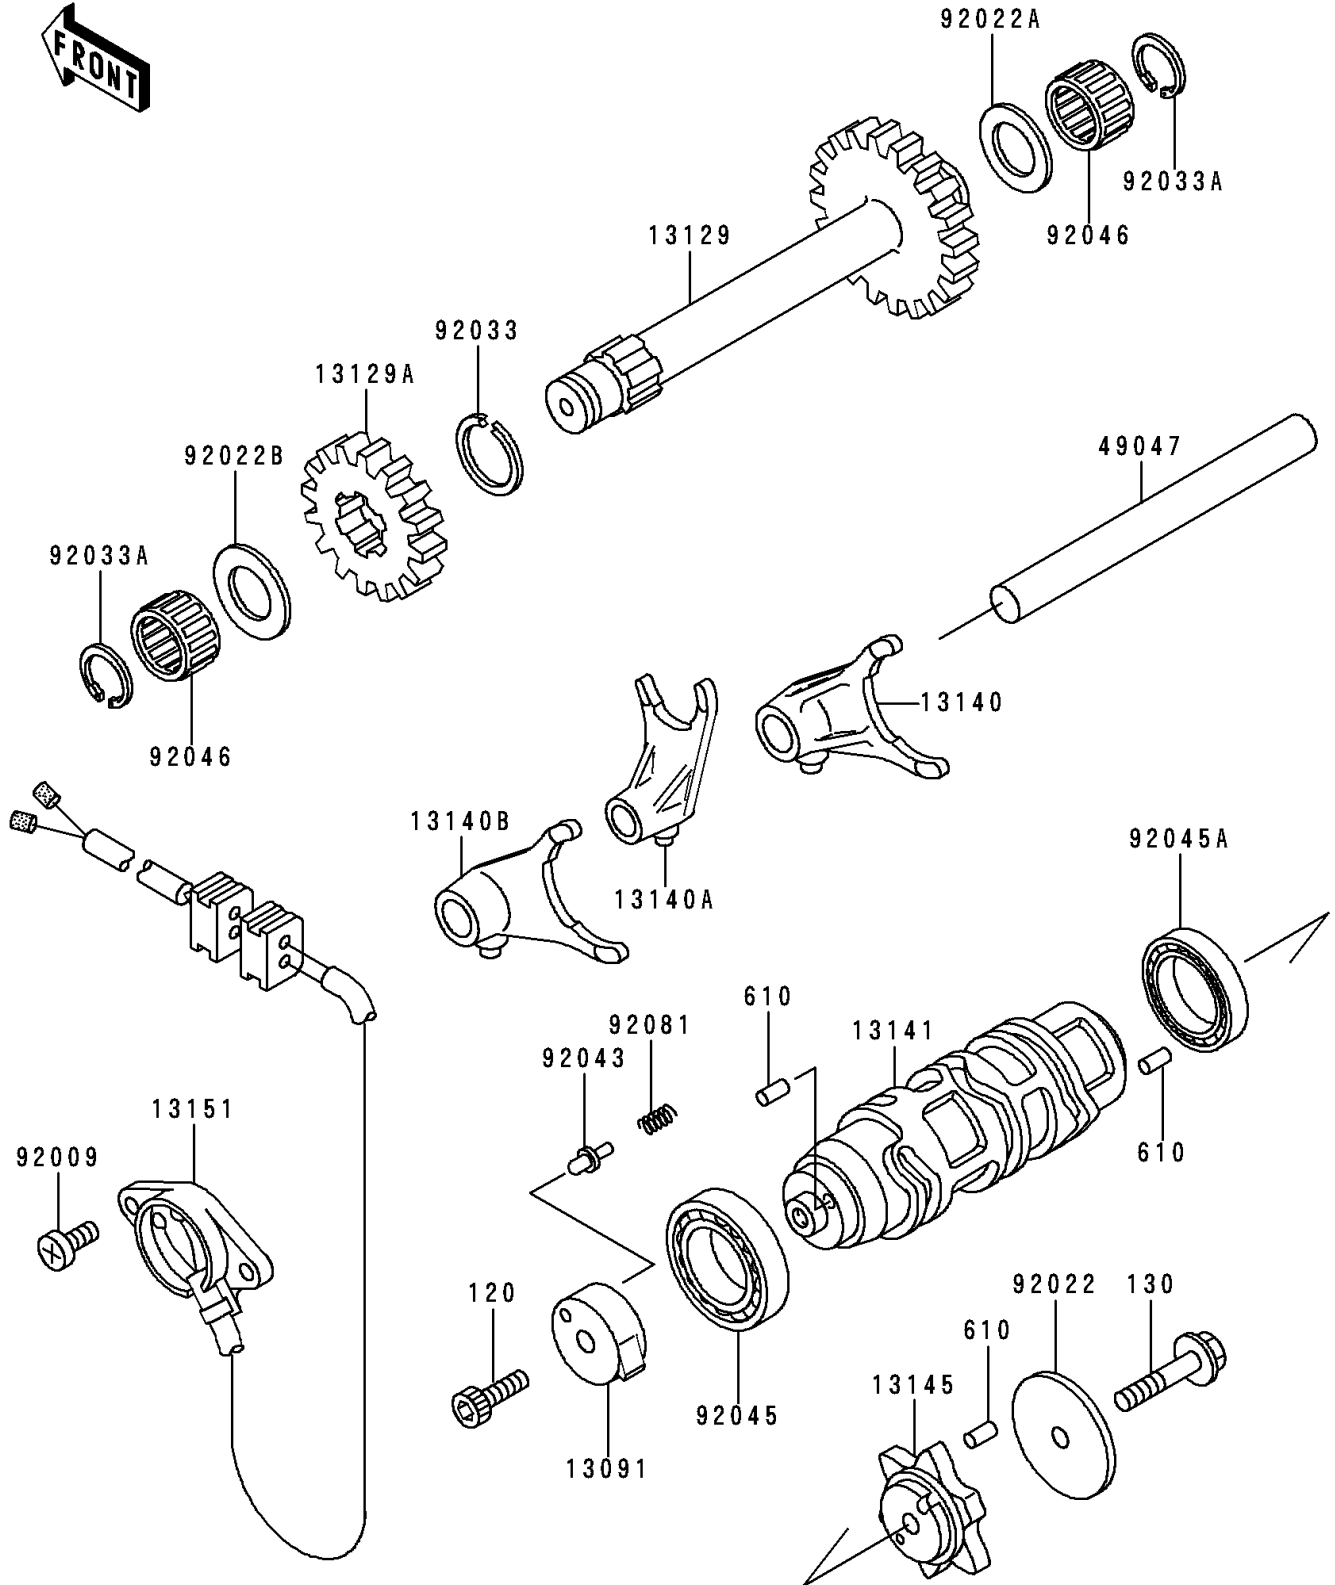

1989 Bayou 300 4X4 PARTS DIAGRAM

Gear Change Drum/Shift Fork(s)

E1362

1989 Bayou 300 4X4 PARTS LIST

Gear Change Drum/Shift Fork(s)

ITEM NAME	PART NUMBER	QUANTITY
BOLT-SOCKET,6X20 (Ref # 120)	120Q0620	1
BOLT-FLANGED,6X30 (Ref # 130)	130G0630	1
ROLLER,4X10 (Ref # 610)	610A0410	8
HOLDER,NEUTRAL SWITCH (Ref # 13091)	13091-1443	1
GEAR-REVERSE (Ref # 13129)	13129-1705	1
GEAR-REVERSE,20T (Ref # 13129A)	13129-1706	1
FORK-SHIFT (Ref # 13140)	13140-1172	1
FORK-SHIFT (Ref # 13140A)	13140-1173	1
FORK-SHIFT (Ref # 13140B)	13140-1174	1
DRUM-CHANGE (Ref # 13141)	13141-1152	1
CAM-CHANGE DRUM (Ref # 13145)	13145-1057	1
SWITCH-COMP (Ref # 13151)	13151-1079	1
ROD-SHIFT (Ref # 49047)	49047-1077	1
SCREW,5X14 (Ref # 92009)	92009-1341	2
WASHER,6.2X38X1.2 (Ref # 92022)	92022-1500	1
WASHER,17.3X28X1 (Ref # 92022A)	92022-255	1
WASHER,17.3X30X1.4 (Ref # 92022B)	92022-270	1
RING-SNAP,20X25.5X1.2 (Ref # 92033)	92033-025	1
RING-SNAP (Ref # 92033A)	92033-032	2
PIN (Ref # 92043)	92043-1287	1
BEARING-BALL,6805 (Ref # 92045)	92045-1122	1
BEARING-BALL,6905X1 (Ref # 92045A)	92045-1150	1
BEARING-NEEDLE,K17X23X13.8 (Ref # 92046)	92046-1184	2
SPRING (Ref # 92081)	92081-1763	1