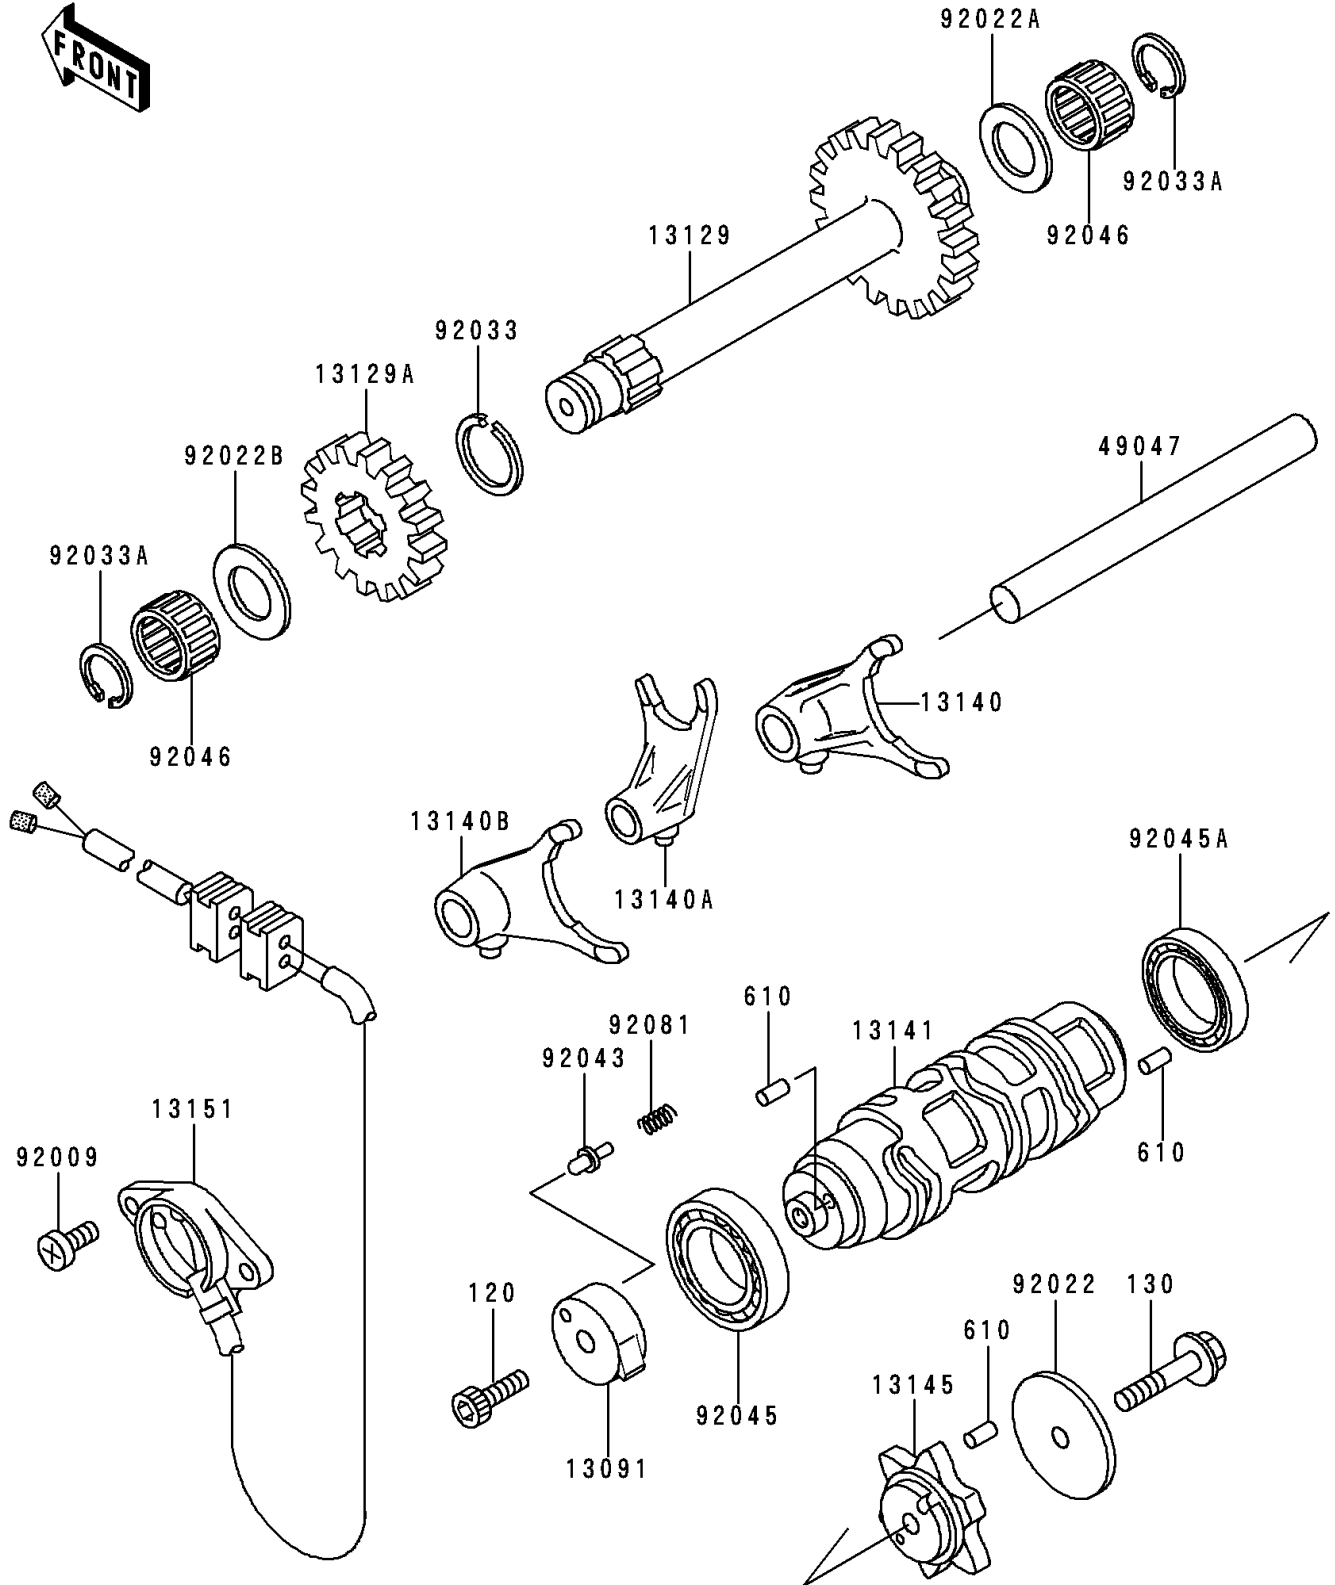

# 1990 Bayou 300 4X4 PARTS DIAGRAM

Gear Change Drum/Shift Fork(s)

E1362

# 1990 Bayou 300 4X4 PARTS LIST

## Gear Change Drum/Shift Fork(s)

ITEM NAME	PART NUMBER	QUANTITY
BOLT-SOCKET,6X20 (Ref # 120)	120Q0620	1
BOLT-FLANGED,6X30 (Ref # 130)	130G0630	1
ROLLER,4X10 (Ref # 610)	610A0410	8
HOLDER,NEUTRAL SWITCH (Ref # 13091)	13091-1443	1
GEAR-REVERSE (Ref # 13129)	13129-1705	1
GEAR-REVERSE,20T (Ref # 13129A)	13129-1706	1
FORK-SHIFT (Ref # 13140)	13140-1172	1
FORK-SHIFT (Ref # 13140A)	13140-1173	1
FORK-SHIFT (Ref # 13140B)	13140-1174	1
DRUM-CHANGE (Ref # 13141)	13141-1152	1
CAM-CHANGE DRUM (Ref # 13145)	13145-1057	1
SWITCH-COMP (Ref # 13151)	13151-1079	1
ROD-SHIFT (Ref # 49047)	49047-1077	1
SCREW,5X14 (Ref # 92009)	92009-1341	2
WASHER,6.2X38X1.2 (Ref # 92022)	92022-1500	1
WASHER,17.3X28X1 (Ref # 92022A)	92022-255	1
WASHER,17.3X30X1.4 (Ref # 92022B)	92022-270	1
RING-SNAP,20X25.5X1.2 (Ref # 92033)	92033-025	1
RING-SNAP (Ref # 92033A)	92033-032	2
PIN (Ref # 92043)	92043-1287	1
BEARING-BALL,6805 (Ref # 92045)	92045-1122	1
BEARING-BALL,6905X1 (Ref # 92045A)	92045-1150	1
BEARING-NEEDLE,K17X23X13.8 (Ref # 92046)	92046-1184	2
SPRING (Ref # 92081)	92081-1763	1