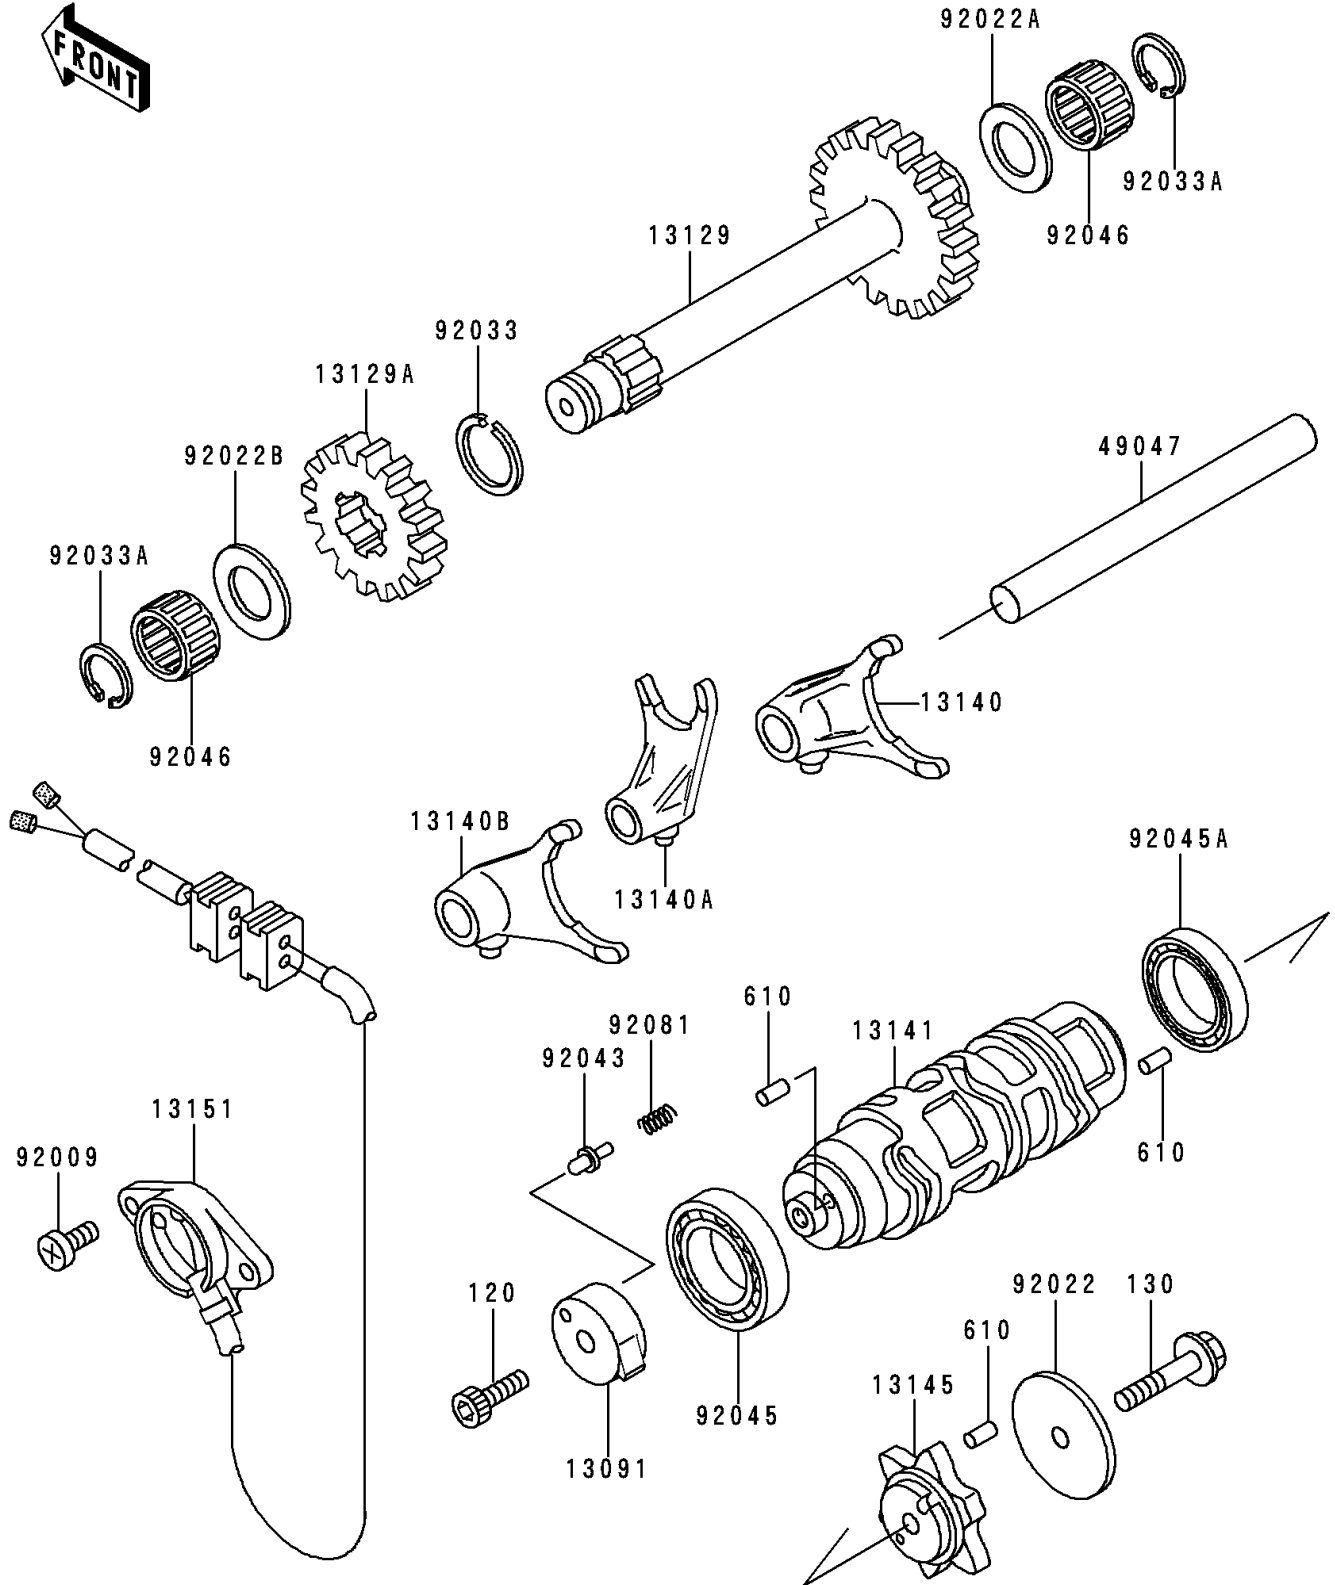

1991 Bayou 300 4X4 PARTS DIAGRAM

Gear Change Drum/Shift Fork(s)

E1362

1991 Bayou 300 4X4 PARTS LIST

Gear Change Drum/Shift Fork(s)

ITEM NAME	PART NUMBER	QUANTITY
BOLT-SOCKET,6X20 (Ref # 120)	120Q0620	1
BOLT-FLANGED,6X30 (Ref # 130)	130G0630	1
ROLLER,4X10 (Ref # 610)	610A0410	8
HOLDER,NEUTRAL SWITCH (Ref # 13091)	13091-1443	1
GEAR-REVERSE (Ref # 13129)	13129-1705	1
GEAR-REVERSE,20T (Ref # 13129A)	13129-1706	1
FORK-SHIFT (Ref # 13140)	13140-1172	1
FORK-SHIFT (Ref # 13140A)	13140-1173	1
FORK-SHIFT (Ref # 13140B)	13140-1174	1
DRUM-CHANGE (Ref # 13141)	13141-1152	1
CAM-CHANGE DRUM (Ref # 13145)	13145-1057	1
SWITCH-COMP (Ref # 13151)	13151-1079	1
ROD-SHIFT (Ref # 49047)	49047-1077	1
SCREW,5X14 (Ref # 92009)	92009-1341	2
WASHER,6.2X38X1.2 (Ref # 92022)	92022-1500	1
WASHER,17.3X28X1 (Ref # 92022A)	92022-255	1
WASHER,17.3X30X1.4 (Ref # 92022B)	92022-270	1
RING-SNAP,20X25.5X1.2 (Ref # 92033)	92033-025	1
RING-SNAP (Ref # 92033A)	92033-032	2
PIN (Ref # 92043)	92043-1287	1
BEARING-BALL,6805 (Ref # 92045)	92045-1122	1
BEARING-BALL,6905X1 (Ref # 92045A)	92045-1150	1
BEARING-NEEDLE,K17X23X13.8 (Ref # 92046)	92046-1184	2
SPRING (Ref # 92081)	92081-1763	1