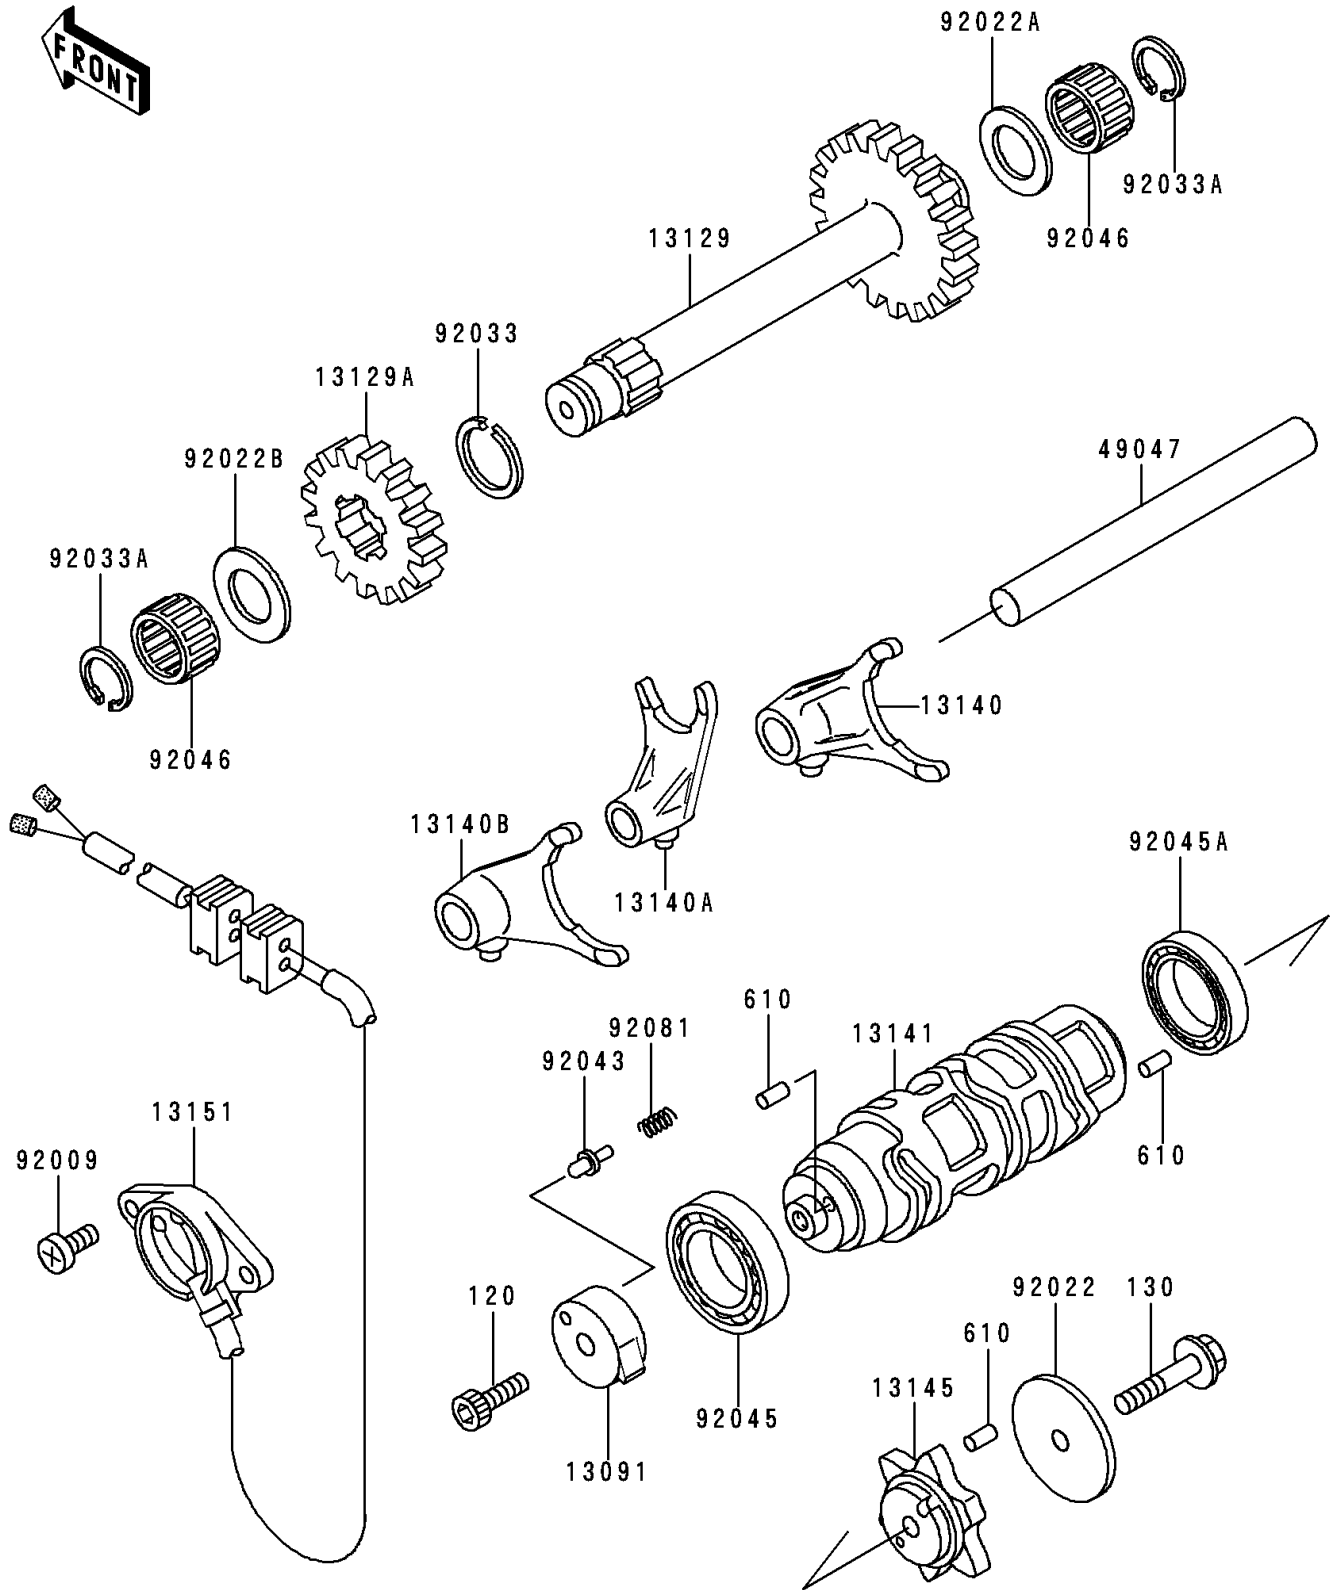

1991 Bayou 300 4X4 PARTS DIAGRAM

Gear Change Drum/Shift Fork(s)

E1362

1991 Bayou 300 4X4 PARTS LIST

Gear Change Drum/Shift Fork(s)

ITEM NAME	PART NUMBER	QUANTITY
BOLT-SOCKET,6X20 (Ref # 120)	120Q0620	1
BOLT-FLANGED,6X30 (Ref # 130)	130G0630	1
ROLLER,4X10 (Ref # 610)	610A0410	8
HOLDER,NEUTRAL SWITCH (Ref # 13091)	13091-1443	1
GEAR-REVERSE (Ref # 13129)	13129-1705	1
GEAR-REVERSE,20T (Ref # 13129A)	13129-1706	1
FORK-SHIFT (Ref # 13140)	13140-1172	1
FORK-SHIFT (Ref # 13140A)	13140-1173	1
FORK-SHIFT (Ref # 13140B)	13140-1174	1
DRUM-CHANGE (Ref # 13141)	13141-1152	1
CAM-CHANGE DRUM (Ref # 13145)	13145-1057	1
SWITCH-COMP (Ref # 13151)	13151-1079	1
ROD-SHIFT (Ref # 49047)	49047-1077	1
SCREW,5X14 (Ref # 92009)	92009-1341	2
WASHER,6.2X38X1.2 (Ref # 92022)	92022-1500	1
WASHER,17.3X28X1 (Ref # 92022A)	92022-255	1
WASHER,17.3X30X1.4 (Ref # 92022B)	92022-270	1
RING-SNAP,20X25.5X1.2 (Ref # 92033)	92033-025	1
RING-SNAP (Ref # 92033A)	92033-032	2
PIN (Ref # 92043)	92043-1287	1
BEARING-BALL,6805 (Ref # 92045)	92045-1122	1
BEARING-BALL,6905X1 (Ref # 92045A)	92045-1150	1
BEARING-NEEDLE,K17X23X13.8 (Ref # 92046)	92046-1184	2
SPRING (Ref # 92081)	92081-1763	1