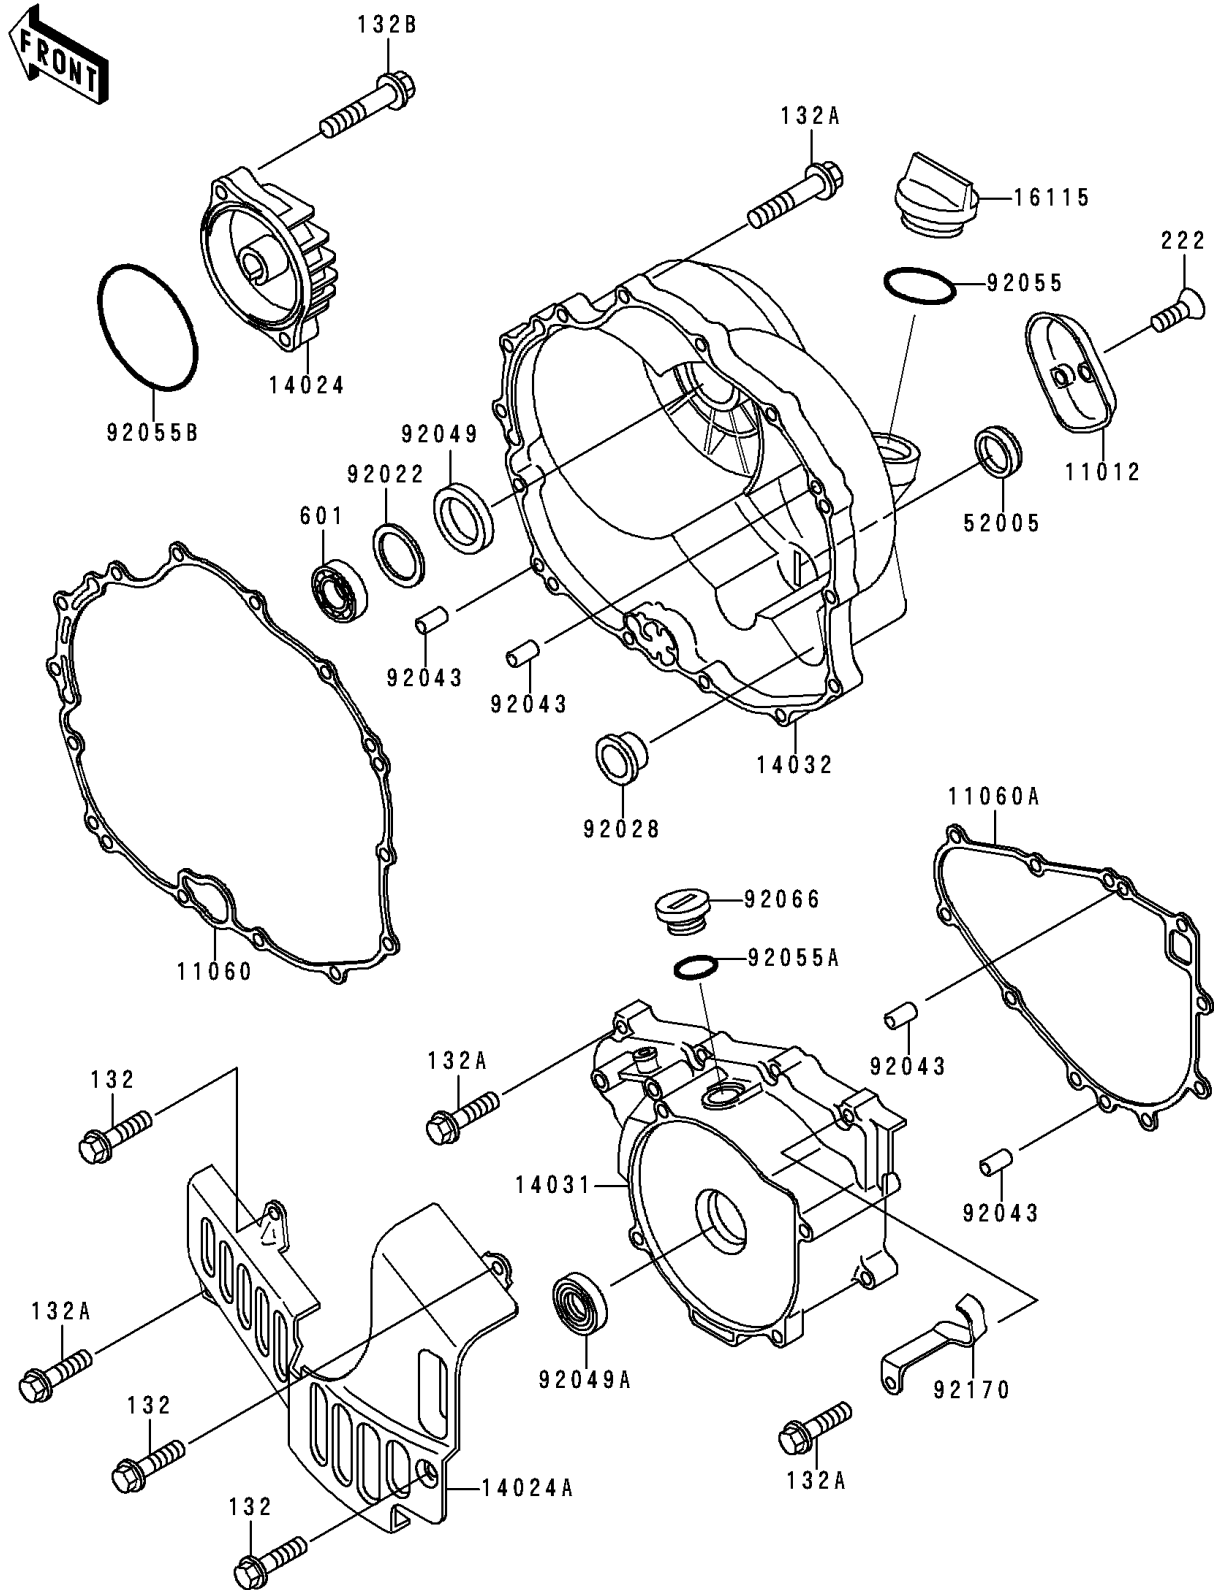

1991 Bayou 300 4X4 PARTS DIAGRAM

Engine Cover(s)

E1431

1991 Bayou 300 4X4 PARTS LIST

Engine Cover(s)

ITEM NAME	PART NUMBER	QUANTITY
BOLT-FLANGED-SMALL (Ref # 132)	132J0612	3
BOLT-FLANGED-SMALL (Ref # 132A)	132J0630	23
BOLT-FLANGED-SMALL (Ref # 132B)	132Y0625	2
SCREW-CSK-RD-CROS (Ref # 222)	222C0512	2
BEARING-BALL,#6202C3 (Ref # 601)	601B6202	1
CAP,CLUTCH RELEASE (Ref # 11012)	11012-1644	1
GASKET,CLUTCH COVER (Ref # 11060)	11060-1230	1
GASKET,GENERATOR COVER (Ref # 11060A)	11060-1231	1
COVER,OIL FILTER (Ref # 14024)	14024-1062	1
COVER (Ref # 14024A)	14024-1655	1
COVER-GENERATOR (Ref # 14031)	14031-1223	1
COVER-CLUTCH (Ref # 14032)	14032-1259	1
CAP-OIL FILLER (Ref # 16115)	16115-1009	1
GAUGE,OIL LEVEL (Ref # 52005)	52005-1009	1
WASHER,25.3X33X1 (Ref # 92022)	92022-1109	1
BUSHING (Ref # 92028)	92028-1544	1
PIN,6.2X8X14 (Ref # 92043)	92043-1263	4
SEAL-OIL,SCY 15X30X7 (Ref # 92049)	92049-1158	1
SEAL-OIL,TC25356 (Ref # 92049A)	92049-1317	1
RING-O,31.5X2.6 (Ref # 92055)	92055-049	1
RING-O (Ref # 92055A)	92055-1146	1
RING-O,63.6X2.4 (Ref # 92055B)	92055-1433	1
PLUG,COVER (Ref # 92066)	92066-1163	1
CLAMP (Ref # 92170)	92170-1065	1