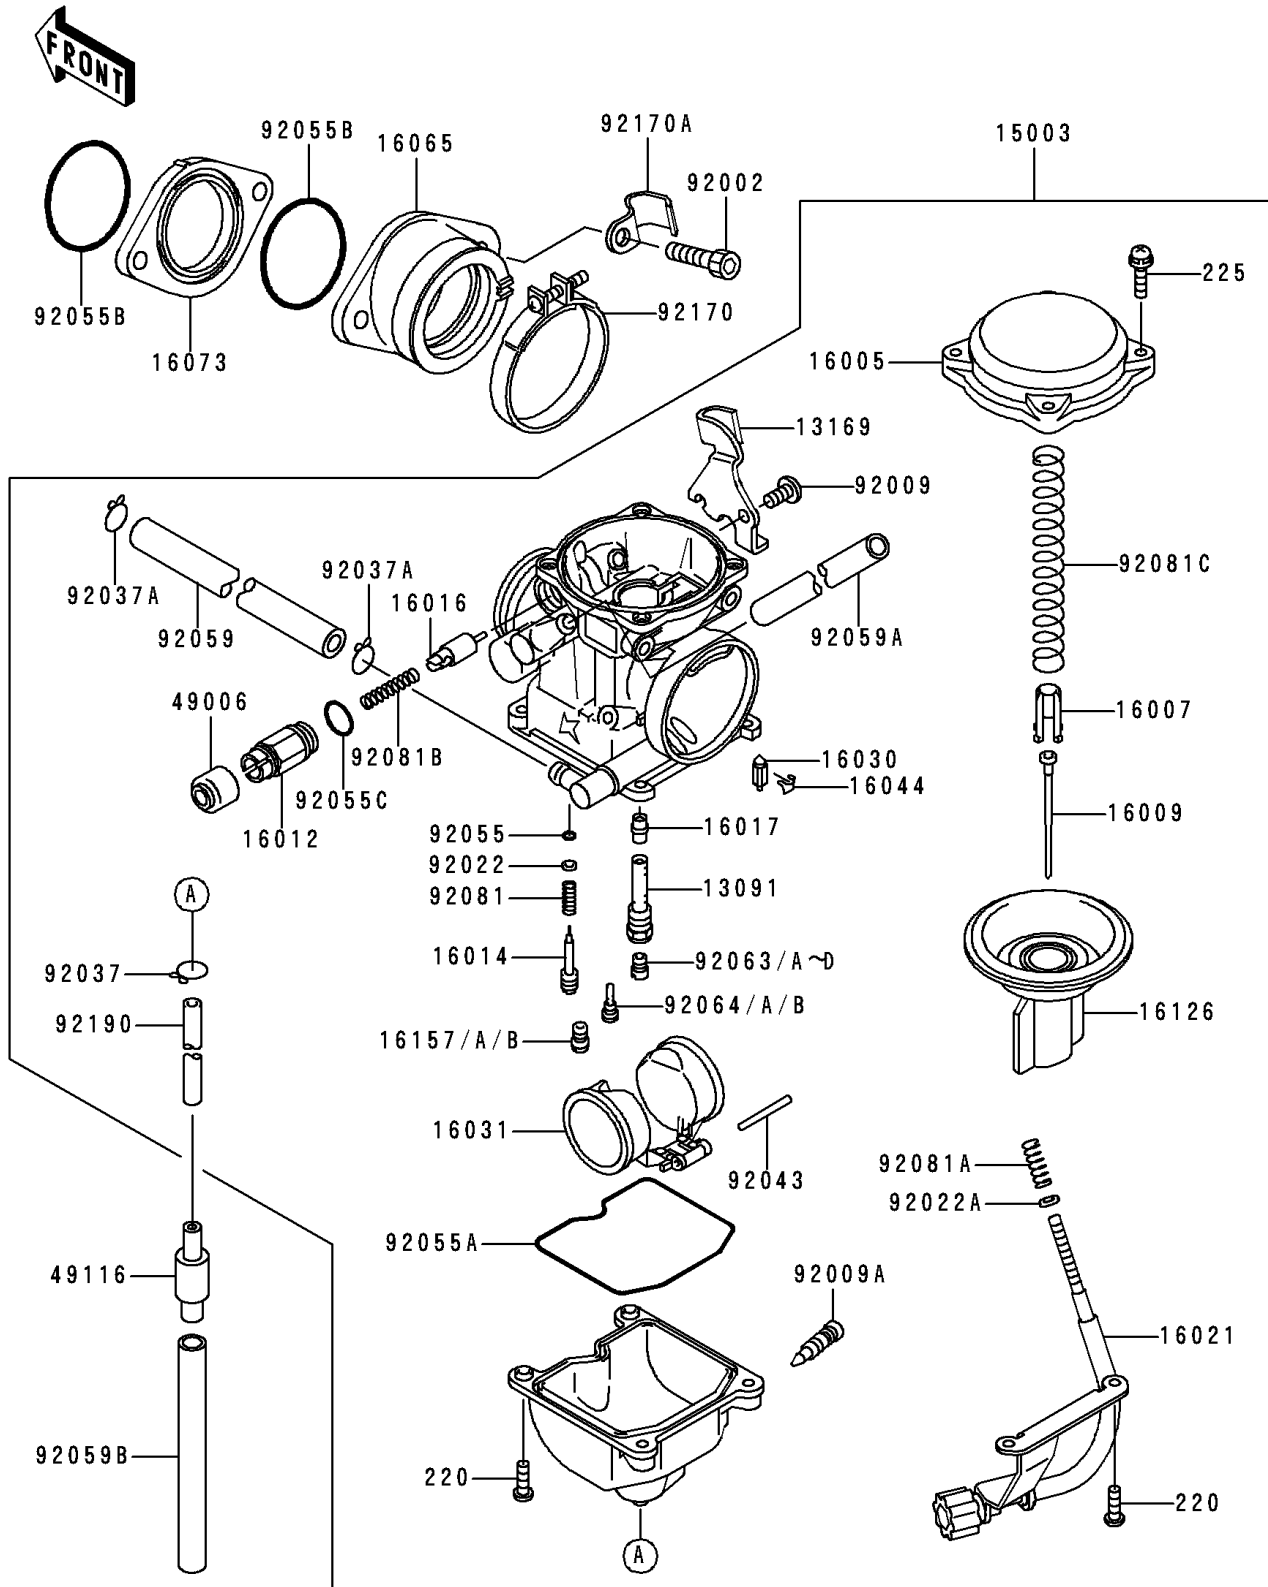

1989 Bayou 300 4X4 PARTS DIAGRAM

Carburetor

E1611