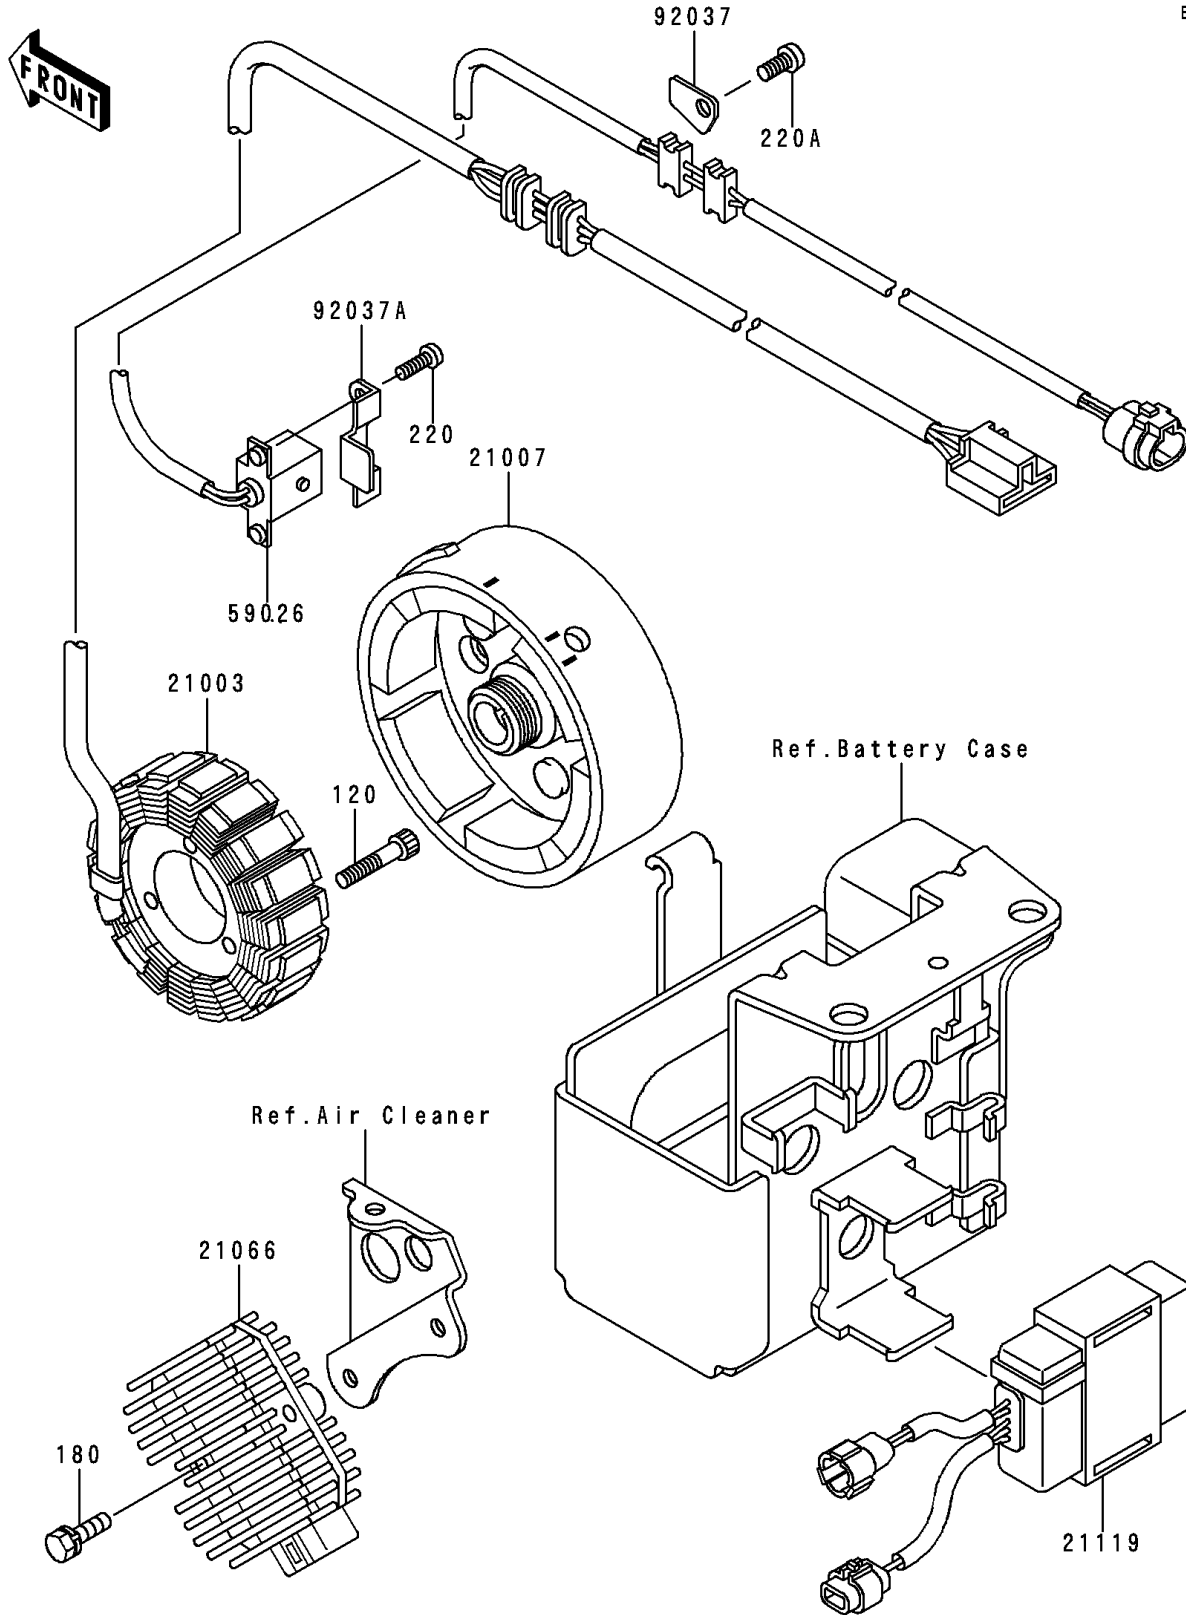

1989 Bayou 300 4X4 PARTS DIAGRAM

Generator

E1810

1989 Bayou 300 4X4 PARTS LIST

Generator

ITEM NAME	PART NUMBER	QUANTITY
BOLT-SOCKET,6X30 (Ref # 120)	120P0630	3
BOLT-UPSET-WS (Ref # 180)	180D0620	2
SCREW-PAN-CROS (Ref # 220)	220B0514	2
SCREW-PAN-CROS,6X12 (Ref # 220A)	220B0612	1
STATOR (Ref # 21003)	21003-1276	1
ROTOR (Ref # 21007)	21007-1179	1
REGULATOR-VOLTAGE (Ref # 21066)	21066-1089	1
IGNITER (Ref # 21119)	21119-1369	1
COIL-PULSING (Ref # 59026)	59026-1092	1
CLAMP,WIRING HARNESS (Ref # 92037)	92037-1656	1
CLAMP (Ref # 92037A)	92037-1987	1