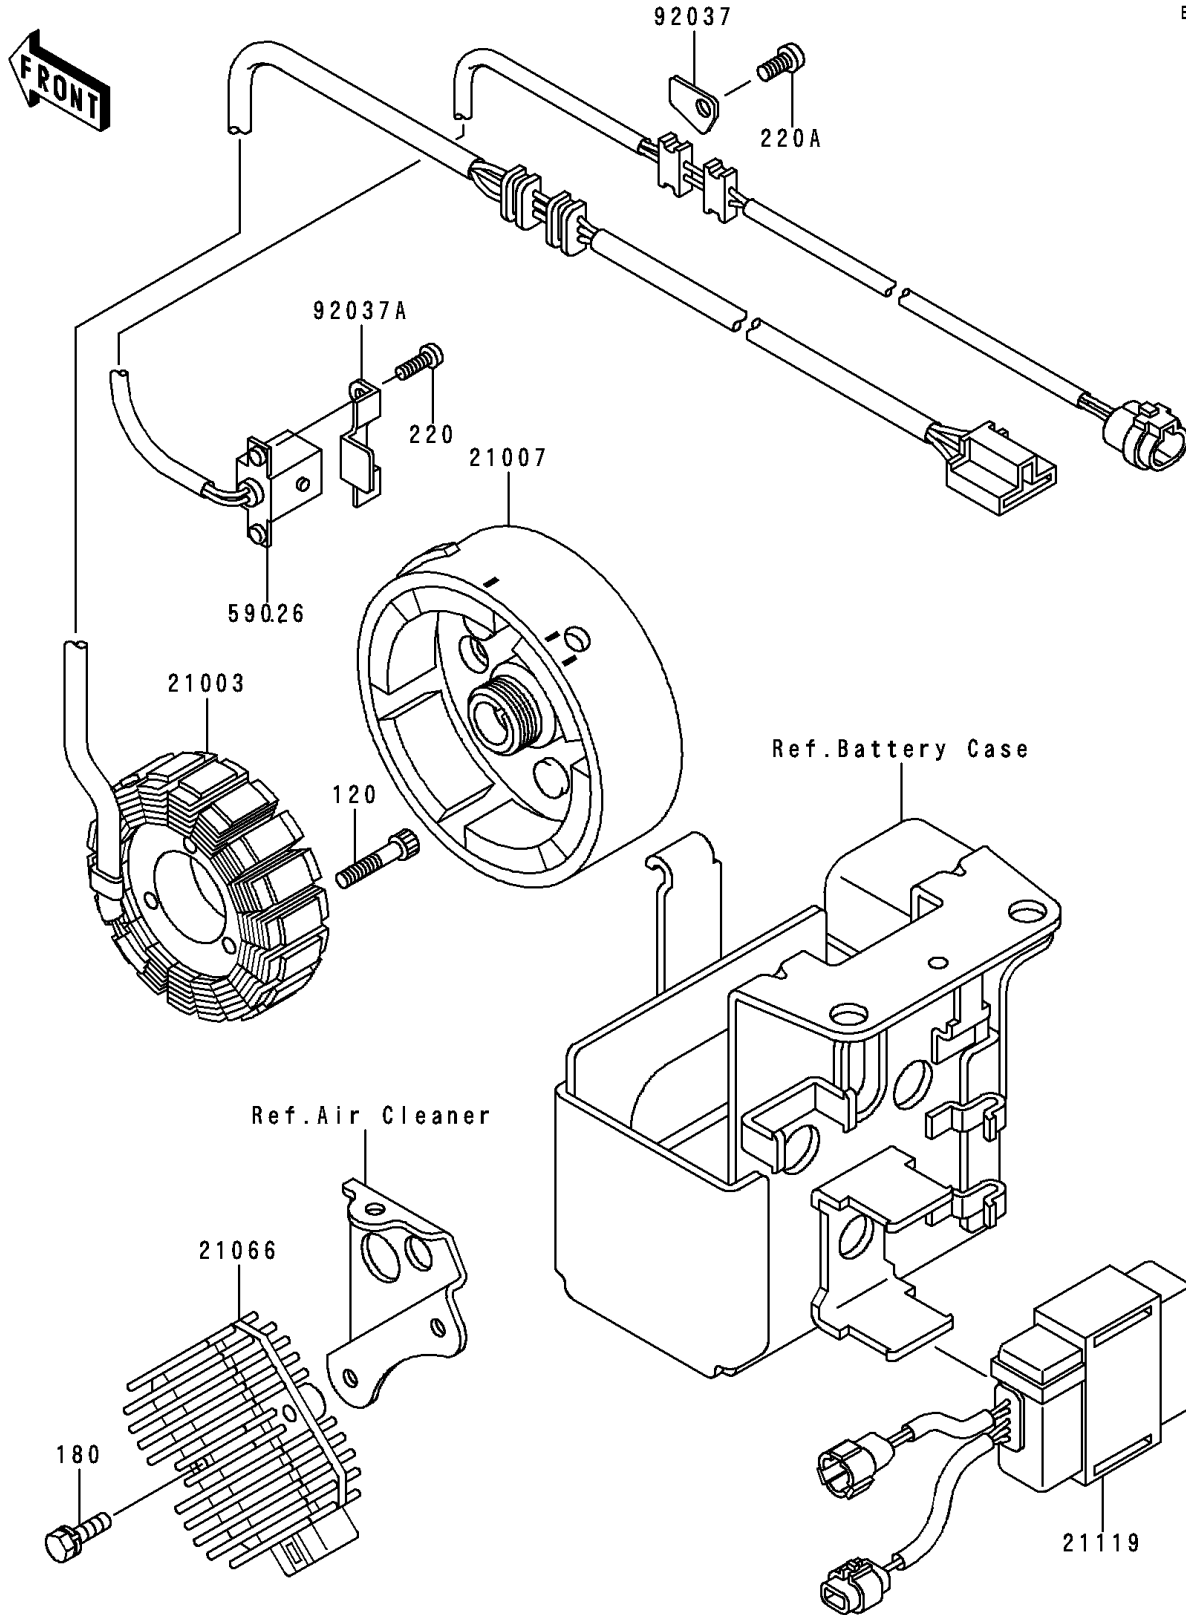

# 1989 Bayou 300 4X4 PARTS DIAGRAM

Generator

E1810

# 1989 Bayou 300 4X4 PARTS LIST

## Generator

ITEM NAME	PART NUMBER	QUANTITY
BOLT-SOCKET,6X30 (Ref # 120)	120P0630	3
BOLT-UPSET-WS (Ref # 180)	180D0620	2
SCREW-PAN-CROS (Ref # 220)	220B0514	2
SCREW-PAN-CROS,6X12 (Ref # 220A)	220B0612	1
STATOR (Ref # 21003)	21003-1276	1
ROTOR (Ref # 21007)	21007-1179	1
REGULATOR-VOLTAGE (Ref # 21066)	21066-1089	1
IGNITER (Ref # 21119)	21119-1369	1
COIL-PULSING (Ref # 59026)	59026-1092	1
CLAMP,WIRING HARNESS (Ref # 92037)	92037-1656	1
CLAMP (Ref # 92037A)	92037-1987	1