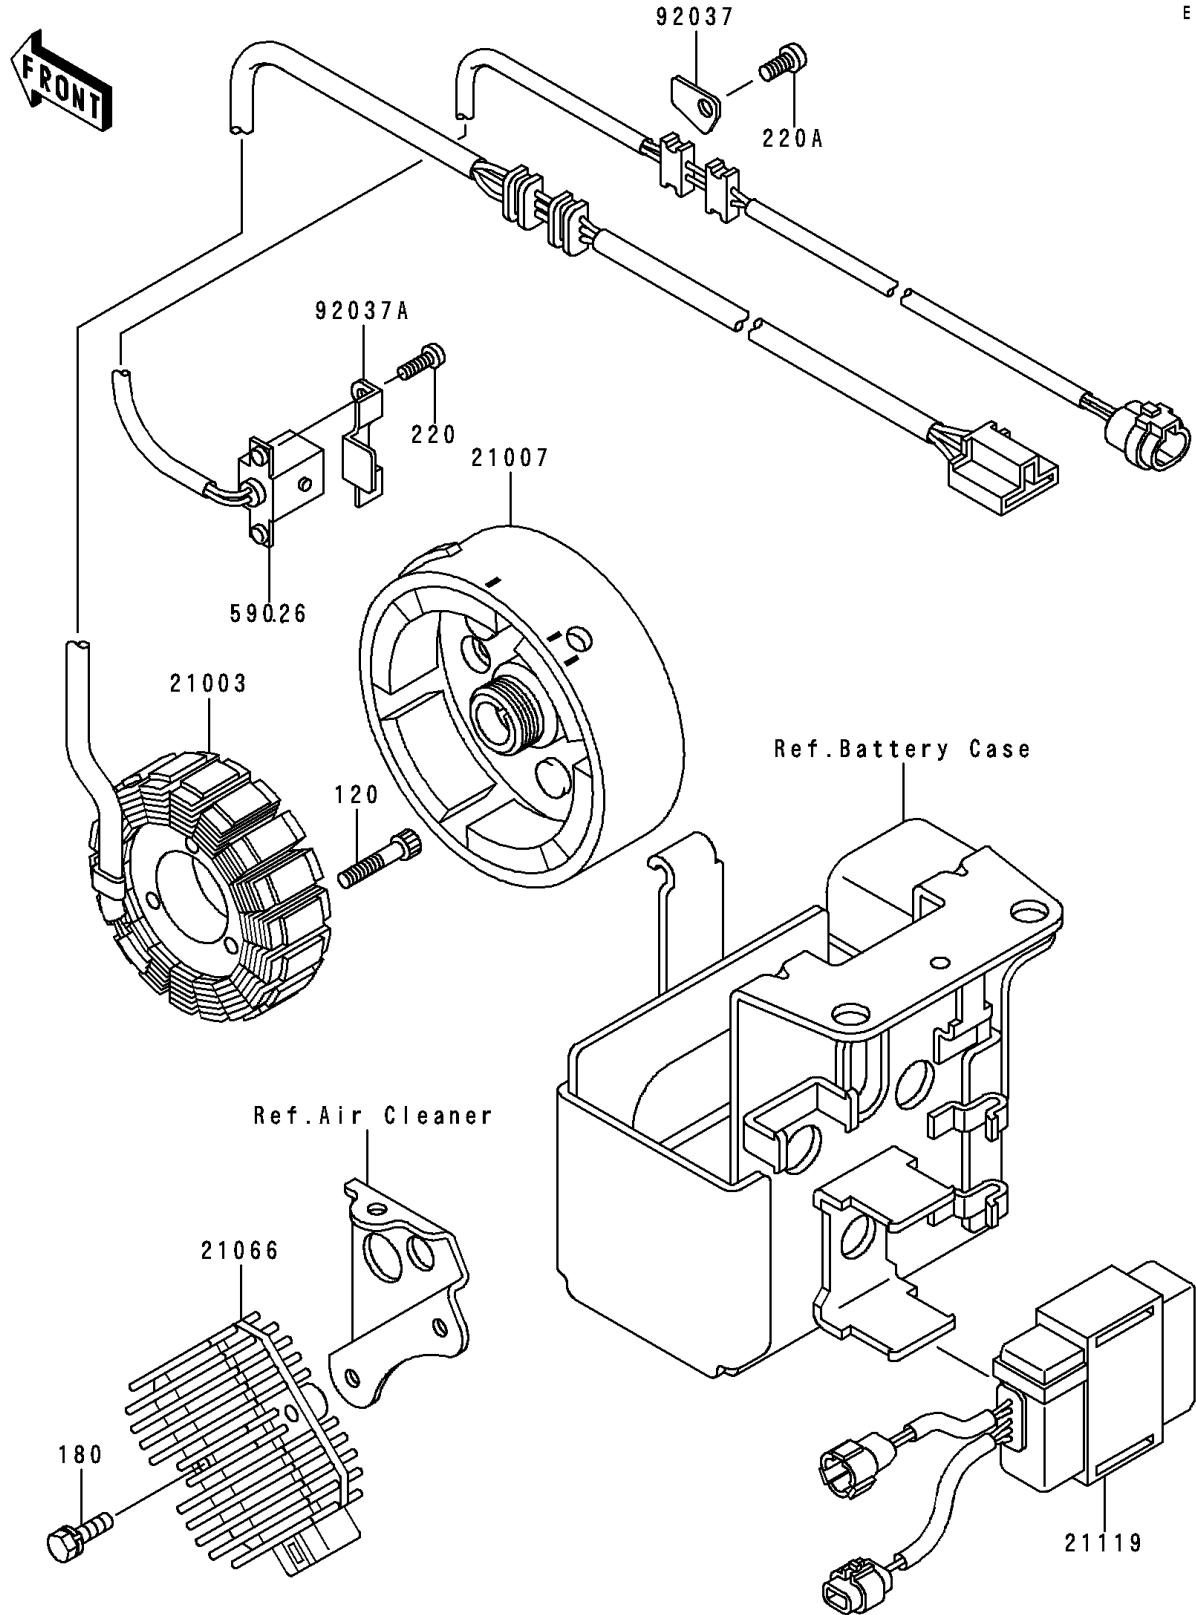

1991 Bayou 300 4X4 PARTS DIAGRAM

Generator

E1810

1991 Bayou 300 4X4 PARTS LIST

Generator

ITEM NAME	PART NUMBER	QUANTITY
BOLT-SOCKET,6X30 (Ref # 120)	120P0630	3
BOLT-UPSET-WS (Ref # 180)	180D0620	2
SCREW-PAN-CROS (Ref # 220)	220B0514	2
SCREW-PAN-CROS,6X12 (Ref # 220A)	220B0612	1
STATOR (Ref # 21003)	21003-1276	1
ROTOR (Ref # 21007)	21007-1179	1
REGULATOR-VOLTAGE (Ref # 21066)	21066-1089	1
IGNITER (Ref # 21119)	21119-1369	1
COIL-PULSING (Ref # 59026)	59026-1092	1
CLAMP,WIRING HARNESS (Ref # 92037)	92037-1656	1
CLAMP (Ref # 92037A)	92037-1987	1