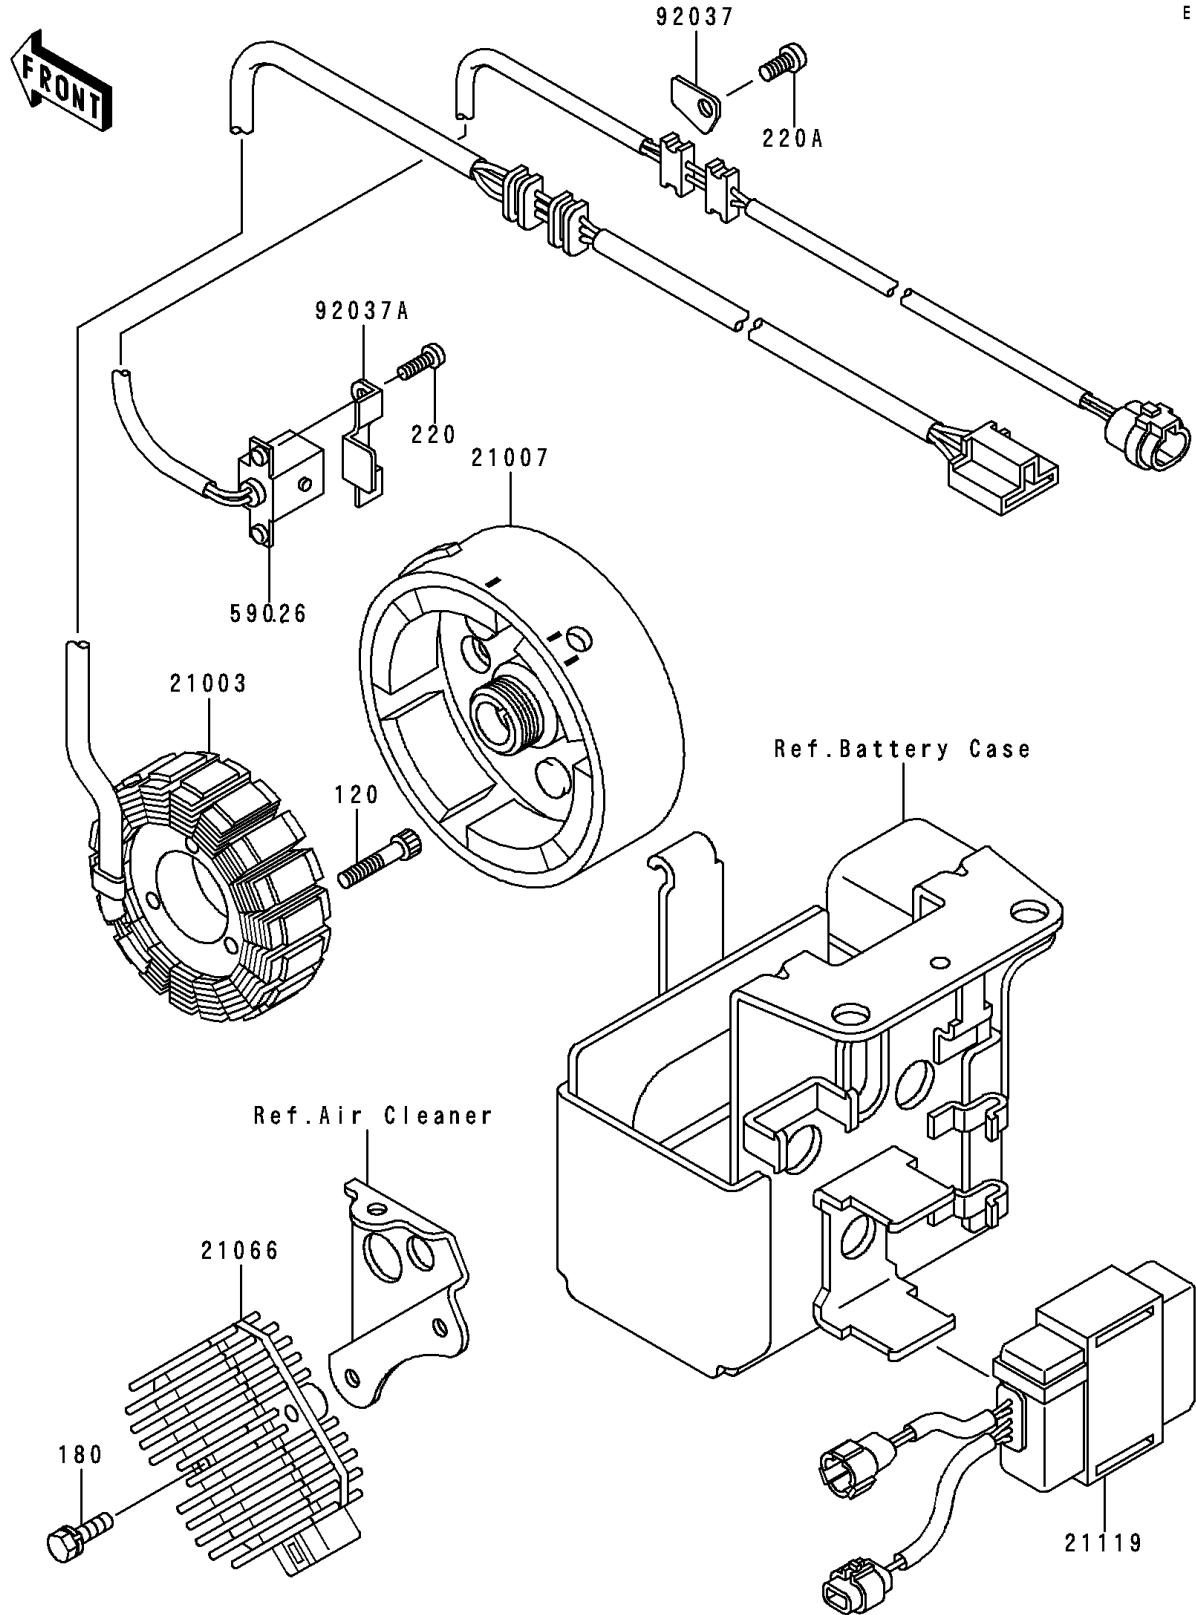

1992 Bayou 300 4X4 PARTS DIAGRAM

Generator

E1810

1992 Bayou 300 4X4 PARTS LIST

Generator

ITEM NAME	PART NUMBER	QUANTITY
BOLT-SOCKET,6X30 (Ref # 120)	120P0630	3
BOLT-UPSET-WS (Ref # 180)	180D0620	2
SCREW-PAN-CROS (Ref # 220)	220B0514	2
SCREW-PAN-CROS,6X12 (Ref # 220A)	220B0612	1
STATOR (Ref # 21003)	21003-1276	1
ROTOR (Ref # 21007)	21007-1179	1
REGULATOR-VOLTAGE (Ref # 21066)	21066-1089	1
IGNITER (Ref # 21119)	21119-1369	1
COIL-PULSING (Ref # 59026)	59026-1092	1
CLAMP,WIRING HARNESS (Ref # 92037)	92037-1656	1
CLAMP (Ref # 92037A)	92037-1987	1