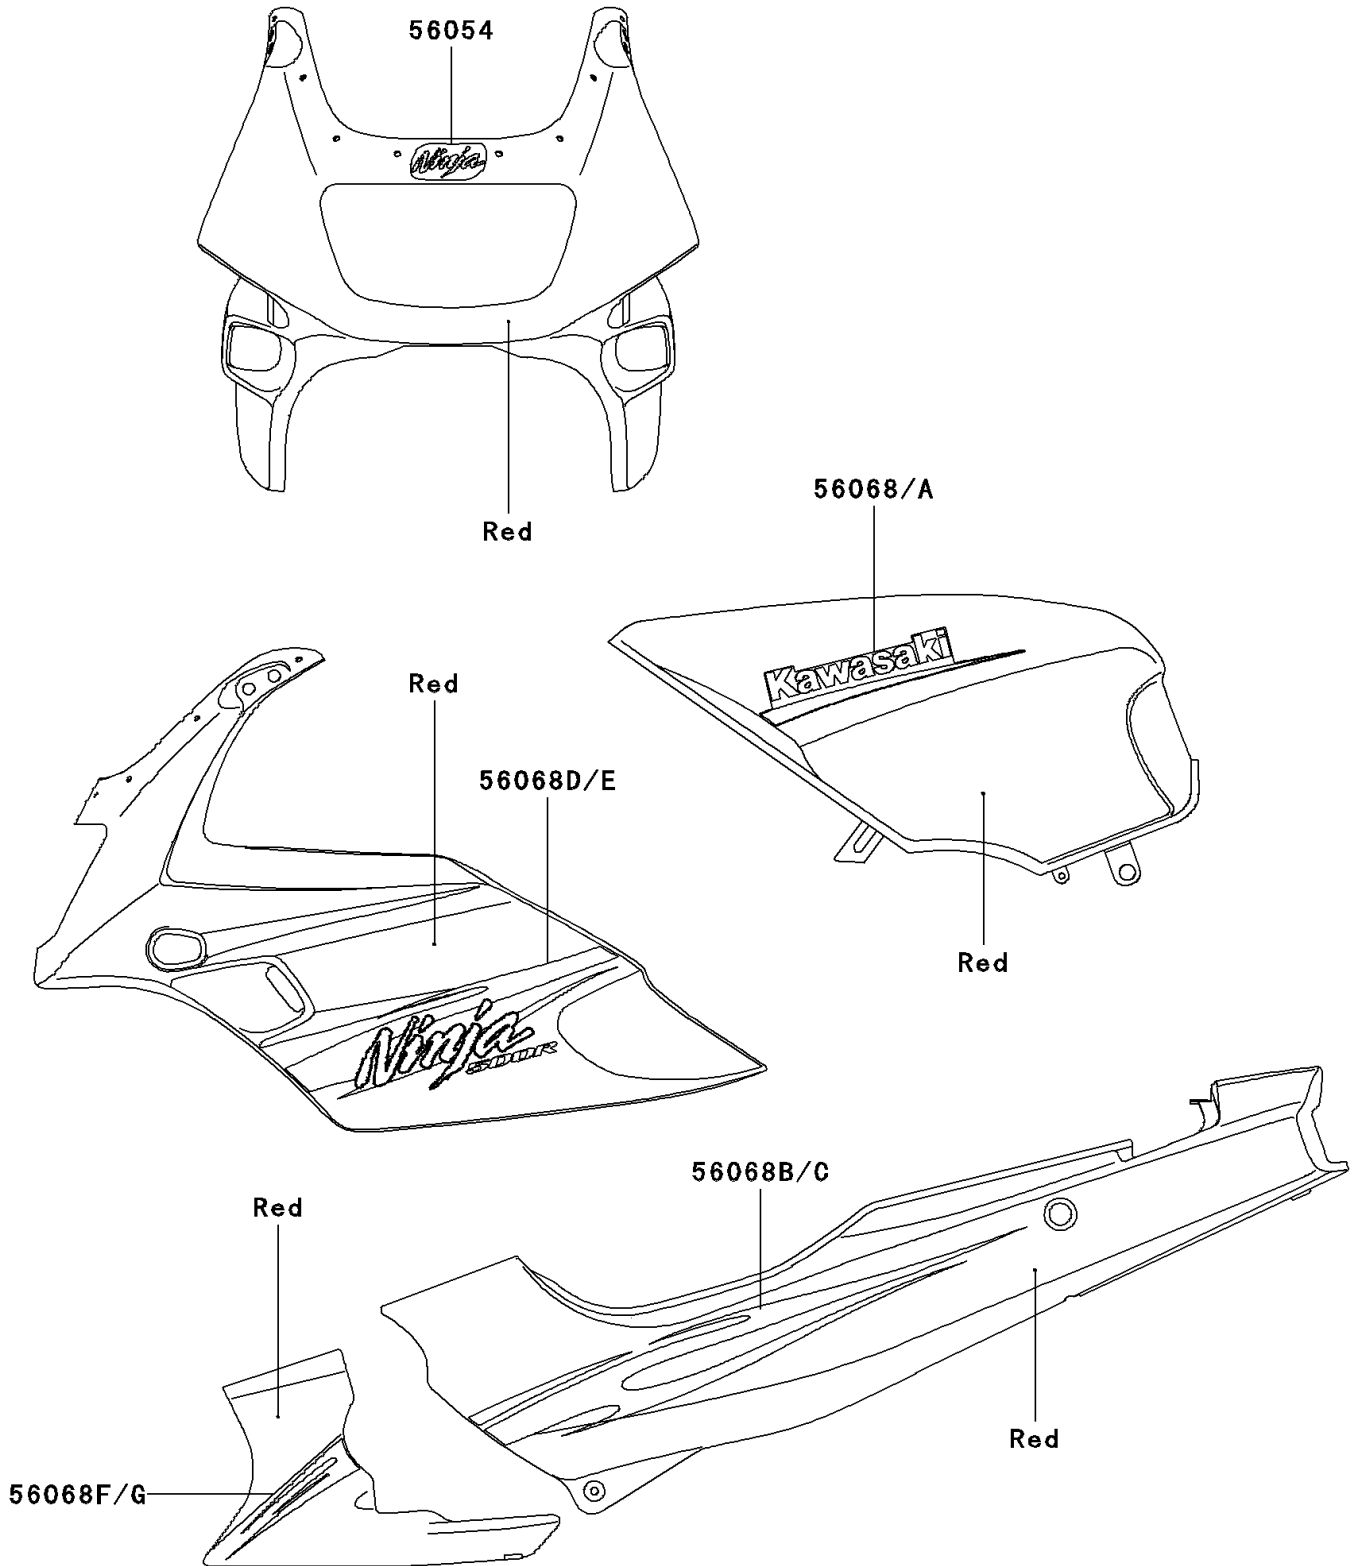

2008 Ninja® 500R PARTS DIAGRAM

Decals(Red)(D8F)(US)

F2861E

2008 Ninja® 500R PARTS LIST

Decals(Red)(D8F)(US)

ITEM NAME	PART NUMBER	QUANTITY
MARK,UPP COWLING,NINJA (Ref # 56054)	56054-0116	1
PATTERN,FUEL TANK,LH (Ref # 56068)	56068-0553	1
PATTERN,FUEL TANK,RH (Ref # 56068A)	56068-0554	1
PATTERN,SIDE COVER,LH (Ref # 56068B)	56068-0555	1
PATTERN,SIDE COVER,RH (Ref # 56068C)	56068-0556	1
PATTERN,UPP COWLING,LH (Ref # 56068D)	56068-0557	1
PATTERN,UPP COWLING,RH (Ref # 56068E)	56068-0558	1
PATTERN,LWR COWLING,LH (Ref # 56068F)	56068-0559	1
PATTERN,LWR COWLING,RH (Ref # 56068G)	56068-0560	1