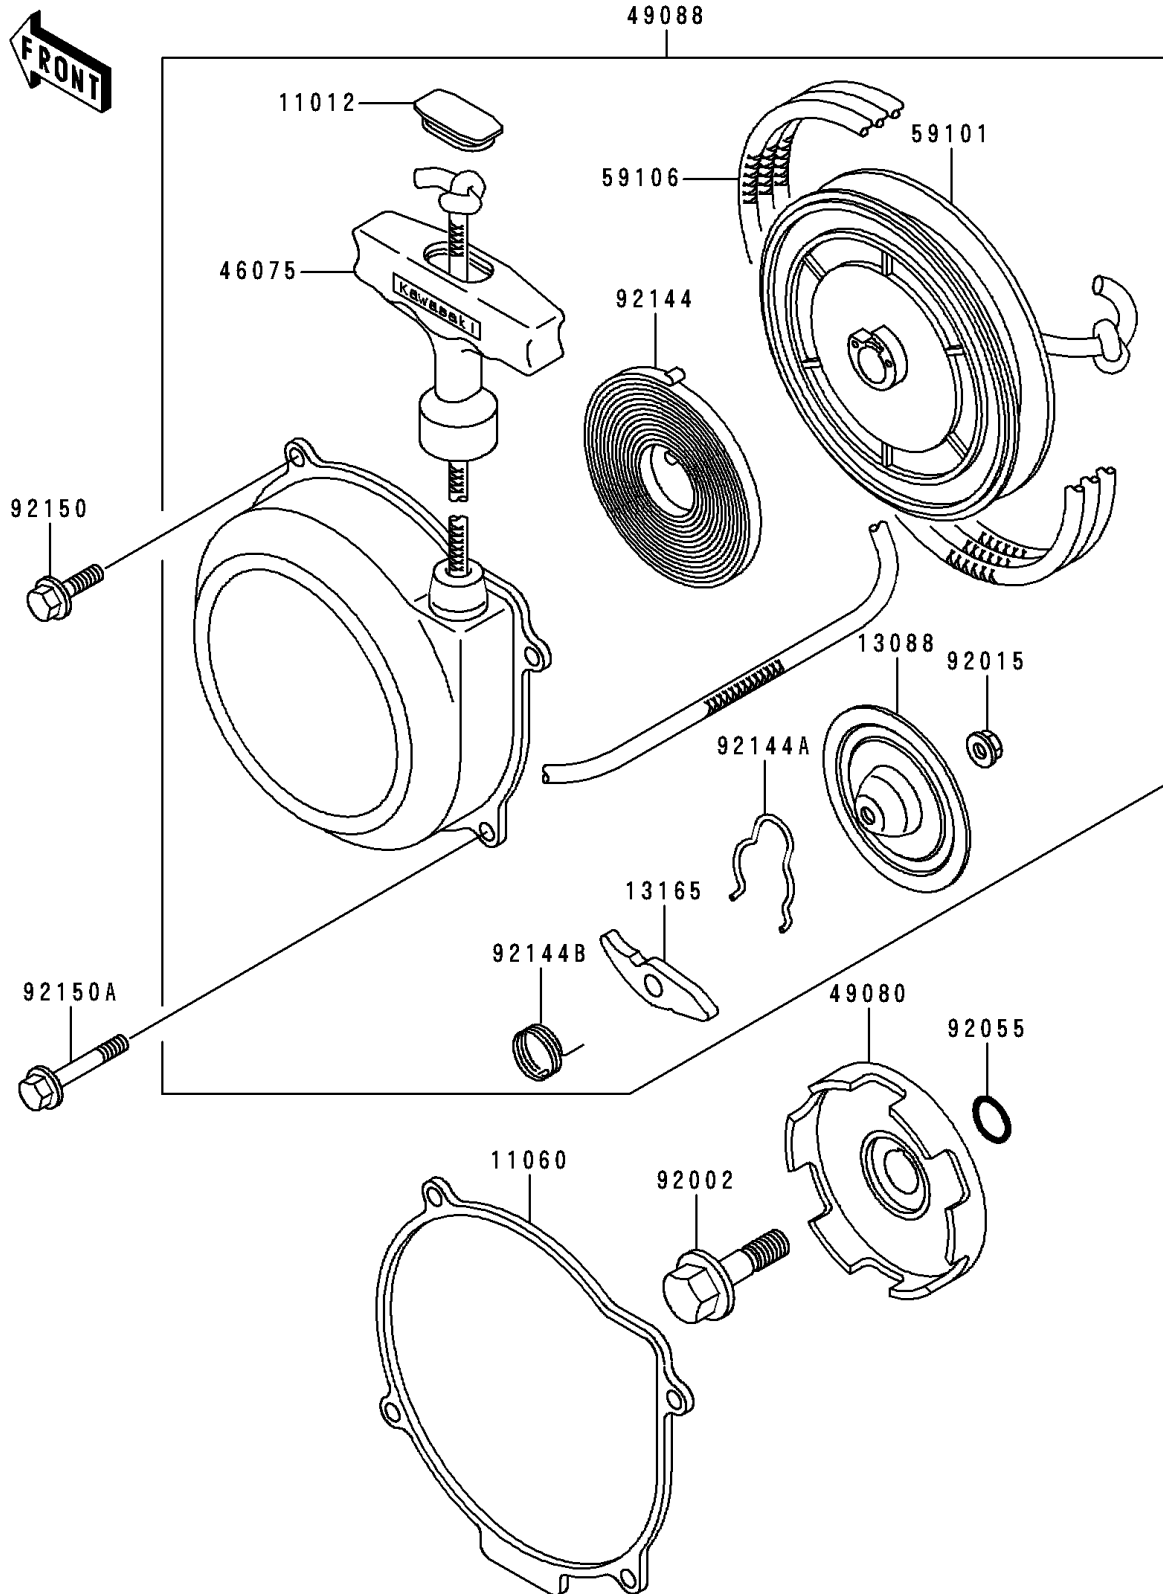

1992 Bayou 300 4X4 PARTS DIAGRAM

Recoil Starter

E3040

1992 Bayou 300 4X4 PARTS LIST

Recoil Starter

ITEM NAME	PART NUMBER	QUANTITY
-----------	-------------	----------