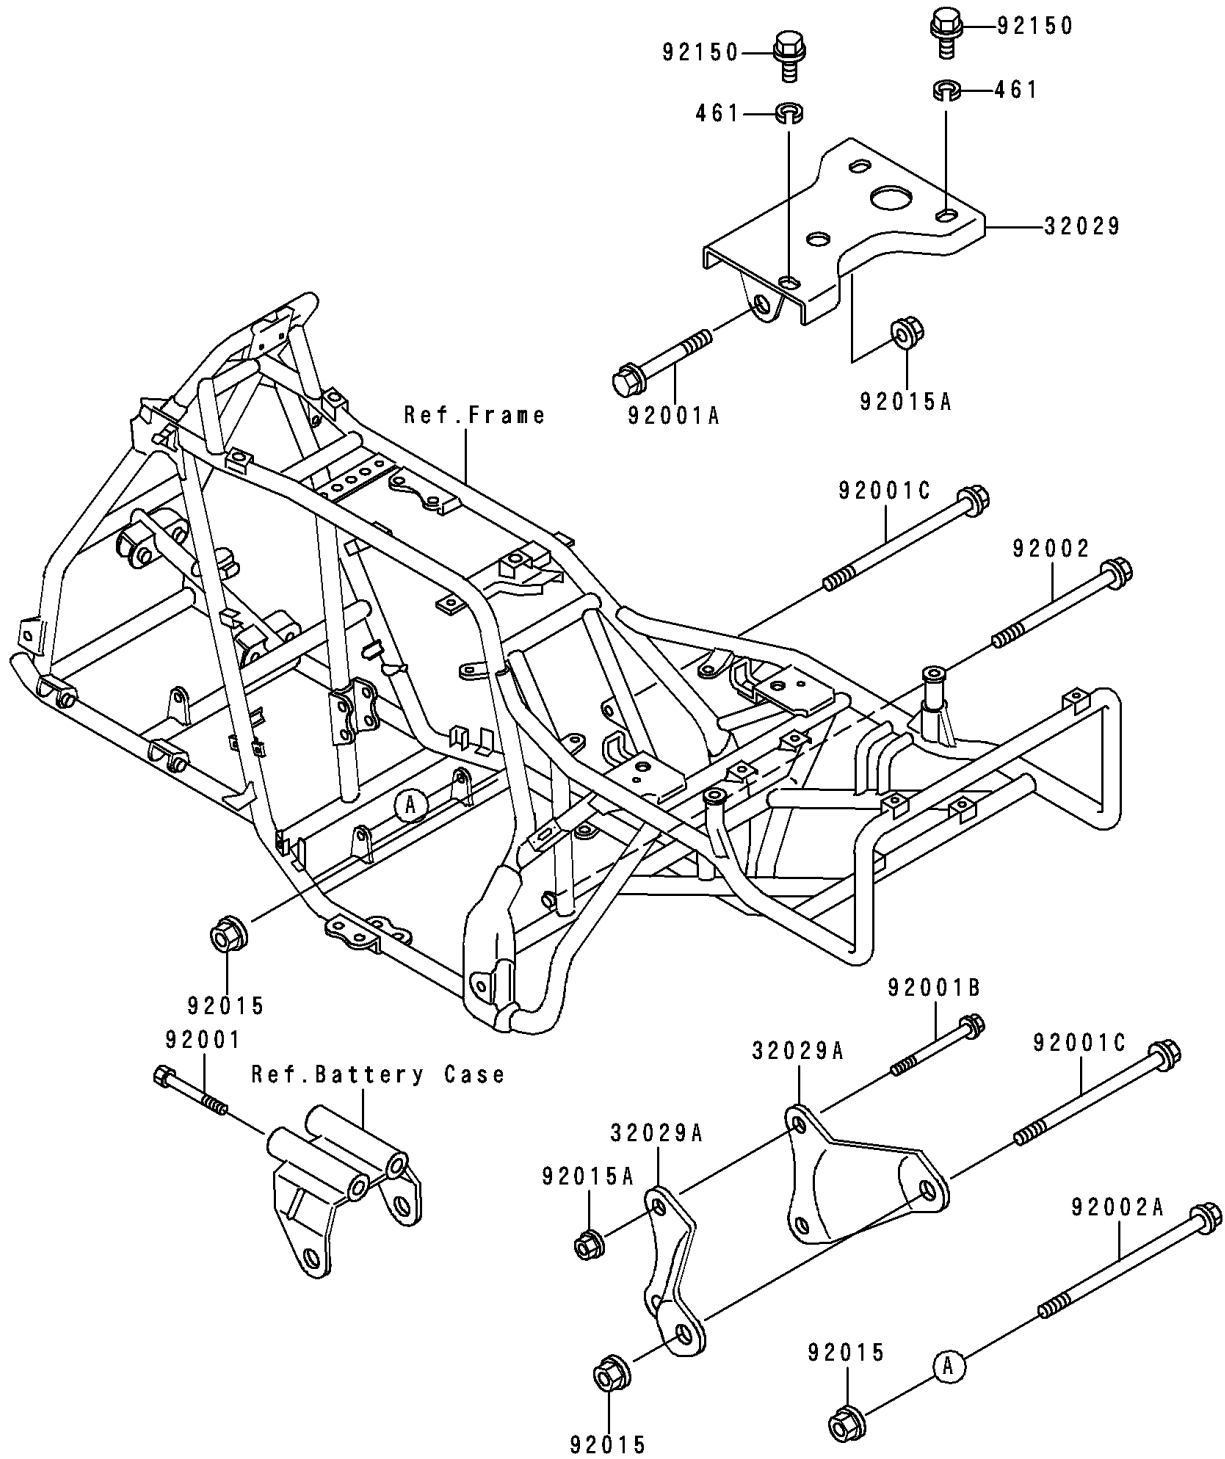

1990 Bayou 300 4X4 PARTS DIAGRAM

Frame Fittings

F2131

1990 Bayou 300 4X4 PARTS LIST

Frame Fittings

| ITEM NAME | PART NUMBER | QUANTITY |
|--|-------------|----------|
| WASHER-SPRING,8MM,BLACK (Ref # 461) | 461K0800 | 3 |
| BRACKET-ENGINE, TOP (Ref # 32029) | 32029-1569 | 1 |
| BRACKET-ENGINE,FR (Ref # 32029A) | 32029-1614 | 2 |
| BOLT,8X65 (Ref # 92001) | 92001-1375 | 2 |
| BOLT,FLANGED,8X60,BLACK (Ref # 92001A) | 92001-1615 | 1 |
| BOLT,FLANGED,8X85 (Ref # 92001B) | 92001-1718 | 2 |
| BOLT,FLANGED,10X160,BLACK (Ref # 92001C) | 92001-1953 | 2 |
| BOLT,FLANGED,10X130 (Ref # 92002) | 92002-1087 | 1 |
| BOLT,FLANGED,10X180 (Ref # 92002A) | 92002-1546 | 1 |
| NUT,FLANGED,10MM (Ref # 92015) | 92015-1335 | 3 |
| NUT,8MM (Ref # 92015A) | 92015-1432 | 3 |
| BOLT,FLANGED,8X14 (Ref # 92150) | 92150-1066 | 3 |