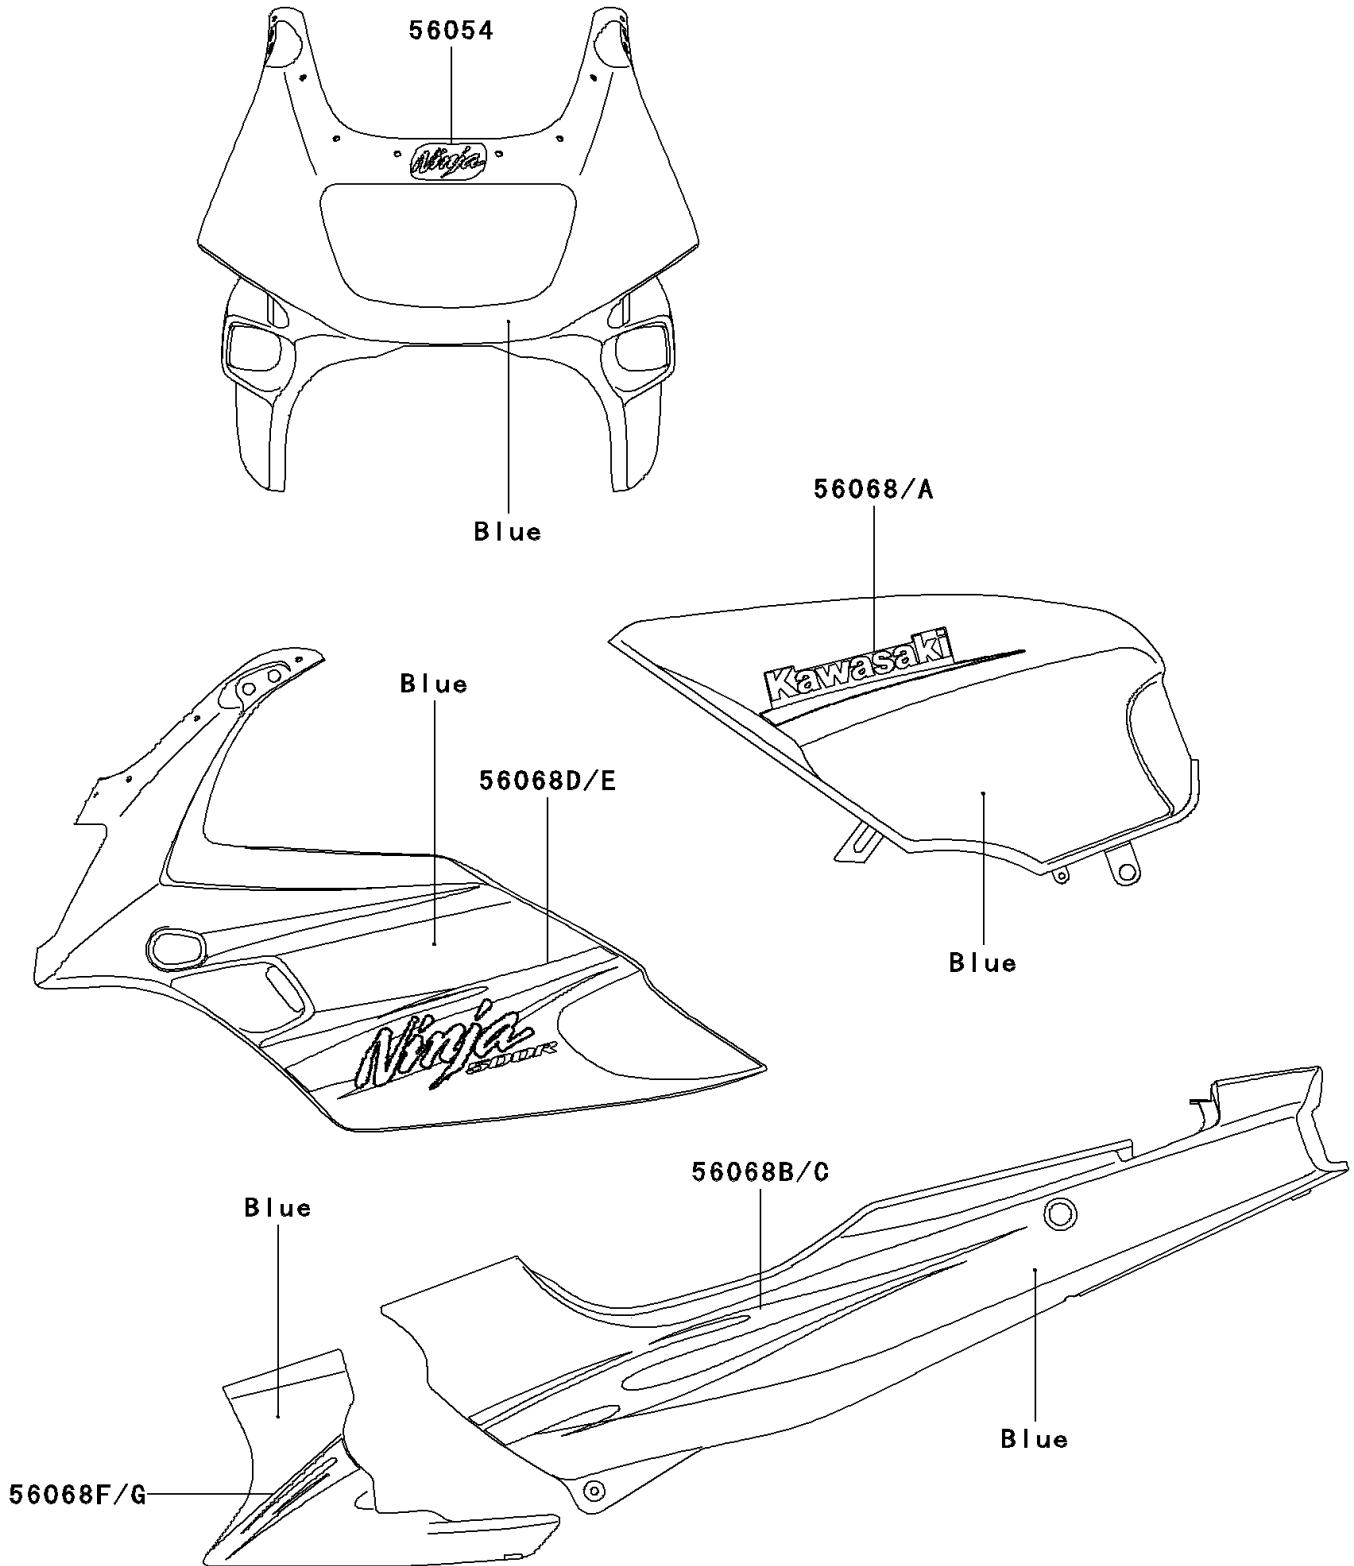

# 2009 Ninja® 500R PARTS DIAGRAM

Decals(Blue)(D9F)

F2861F

## 2009 Ninja® 500R PARTS LIST

Decals(Blue)(D9F)

ITEM NAME	PART NUMBER	QUANTITY
MARK,UPP COWLING,NINJA (Ref # 56054)	56054-0254	1
PATTERN,FUEL TANK,LH (Ref # 56068)	56068-1317	1
PATTERN,FUEL TANK,RH (Ref # 56068A)	56068-1318	1
PATTERN,SIDE COVER,LH (Ref # 56068B)	56068-1319	1
PATTERN,SIDE COVER,RH (Ref # 56068C)	56068-1320	1
PATTERN,UPP COWLING,LH (Ref # 56068D)	56068-1321	1
PATTERN,UPP COWLING,RH (Ref # 56068E)	56068-1322	1
PATTERN,LWR COWLING,LH (Ref # 56068F)	56068-1323	1
PATTERN,LWR COWLING,RH (Ref # 56068G)	56068-1324	1