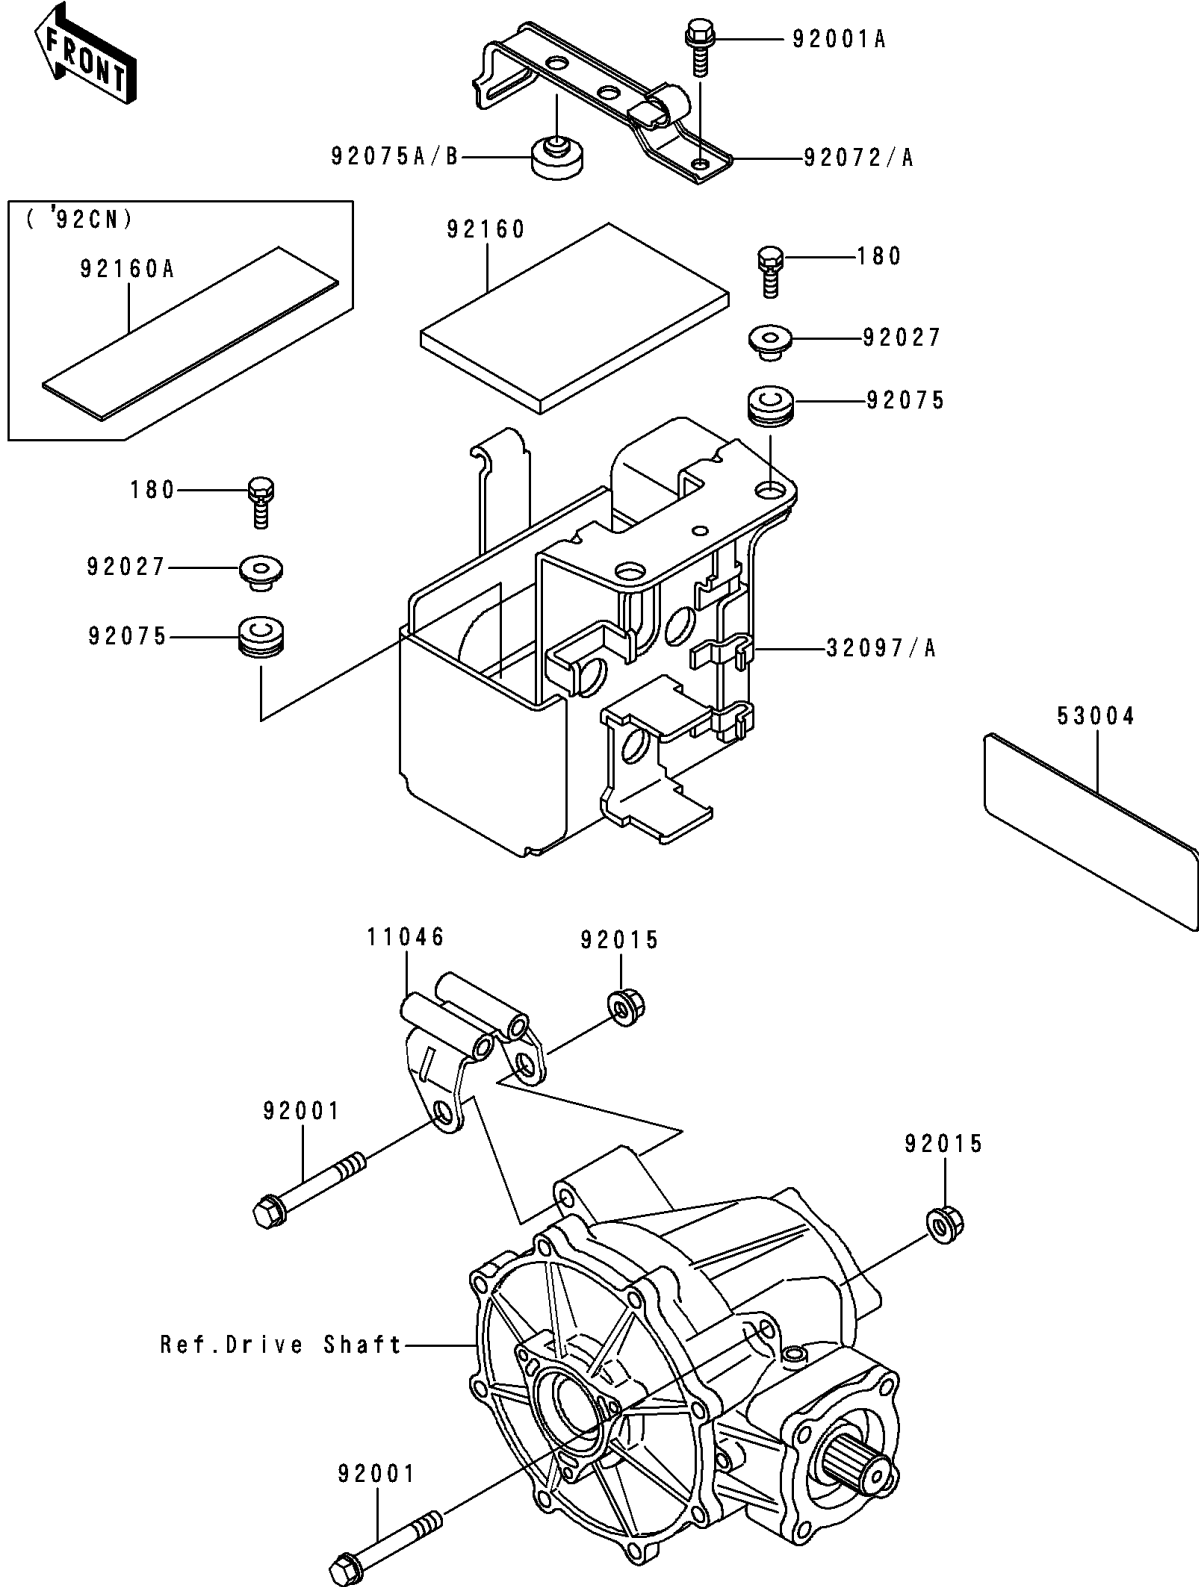

1991 Bayou 300 4X4 PARTS DIAGRAM

Battery Case

F2132

1991 Bayou 300 4X4 PARTS LIST

Battery Case

ITEM NAME	PART NUMBER	QUANTITY
BOLT-UPSET-WS (Ref # 180)	180D0620	4
BRACKET,DIFF FITTING (Ref # 11046)	11046-1221	1
CASE-BATTERY (Ref # 32097)	32097-1133	1
MAT (Ref # 53004)	53004-1070	1
BOLT,FLANGED,10X70 (Ref # 92001)	92001-1618	3
BOLT,W/P,6X16 (Ref # 92001A)	92001-1860	1
NUT,FLANGED,10MM (Ref # 92015)	92015-1335	3
COLLAR,L=9.6 (Ref # 92027)	92027-1045	4
BAND,BATTERY (Ref # 92072)	92072-1230	1
DAMPER (Ref # 92075)	92075-1167	4
DAMPER (Ref # 92075B)	92075-281	2
DAMPER,BATTERY (Ref # 92160)	92160-1100	1