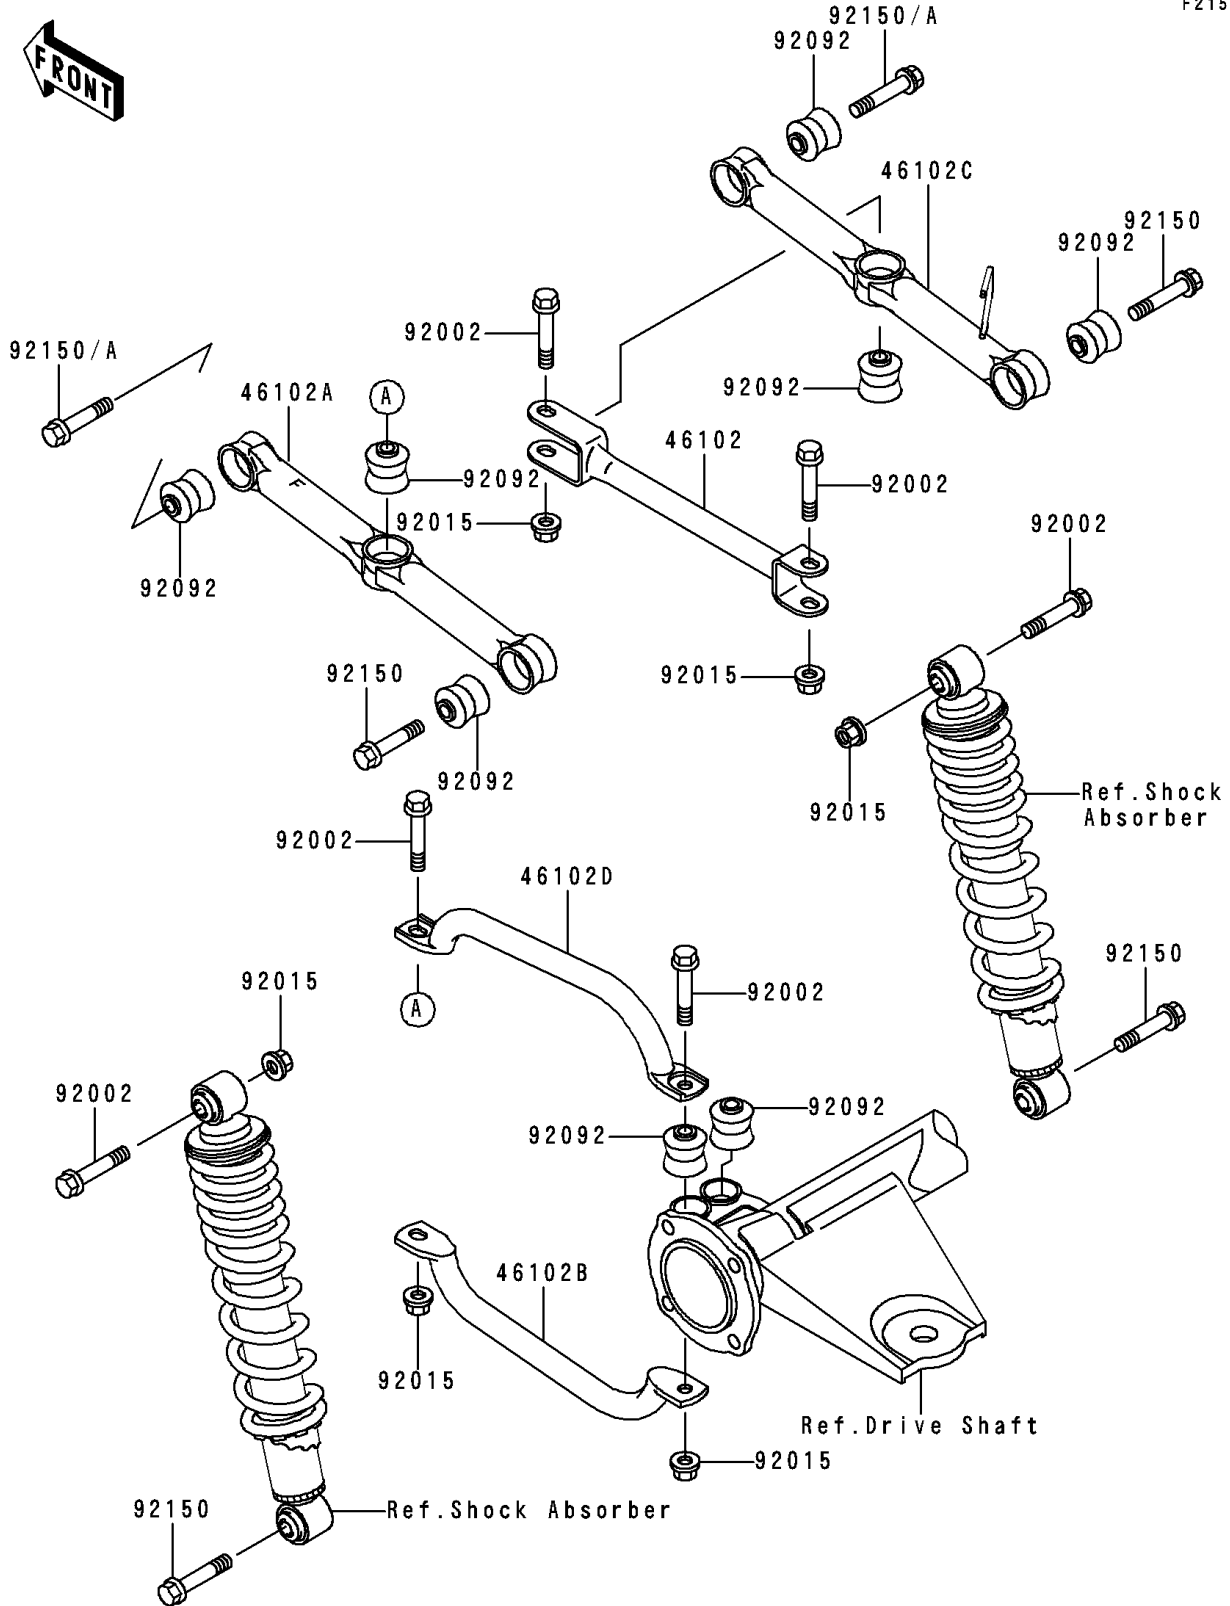

1989 Bayou 300 4X4 PARTS DIAGRAM

Rear Suspension

F2153

1989 Bayou 300 4X4 PARTS LIST

Rear Suspension

| ITEM NAME | PART NUMBER | QUANTITY |
|---|-------------|----------|
| ROD,SUSPENSION,RIGHT CROSS (Ref # 46102) | 46102-1213 | 1 |
| ROD,SUSPENSION,RR,LH,OUTSIDE (Ref # 46102A) | 46102-1241 | 1 |
| ROD,SUSPENSION,RR,LH,INSIDE (Ref # 46102B) | 46102-1242 | 1 |
| ROD,SUSPENSION,RR,RH,OUTSIDE (Ref # 46102C) | 46102-1243 | 1 |
| ROD,SUSPENSION,LEFT CROSS (Ref # 46102D) | 46102-1330 | 1 |
| BOLT,FLANGED,10X53.5 (Ref # 92002) | 92002-1529 | 6 |
| NUT,LOCK,10MM (Ref # 92015) | 92015-1597 | 6 |
| BUSHING-RUBBER (Ref # 92092) | 92092-1064 | 8 |
| BOLT,FLANGED,10X49 (Ref # 92150) | 92150-1048 | 6 |