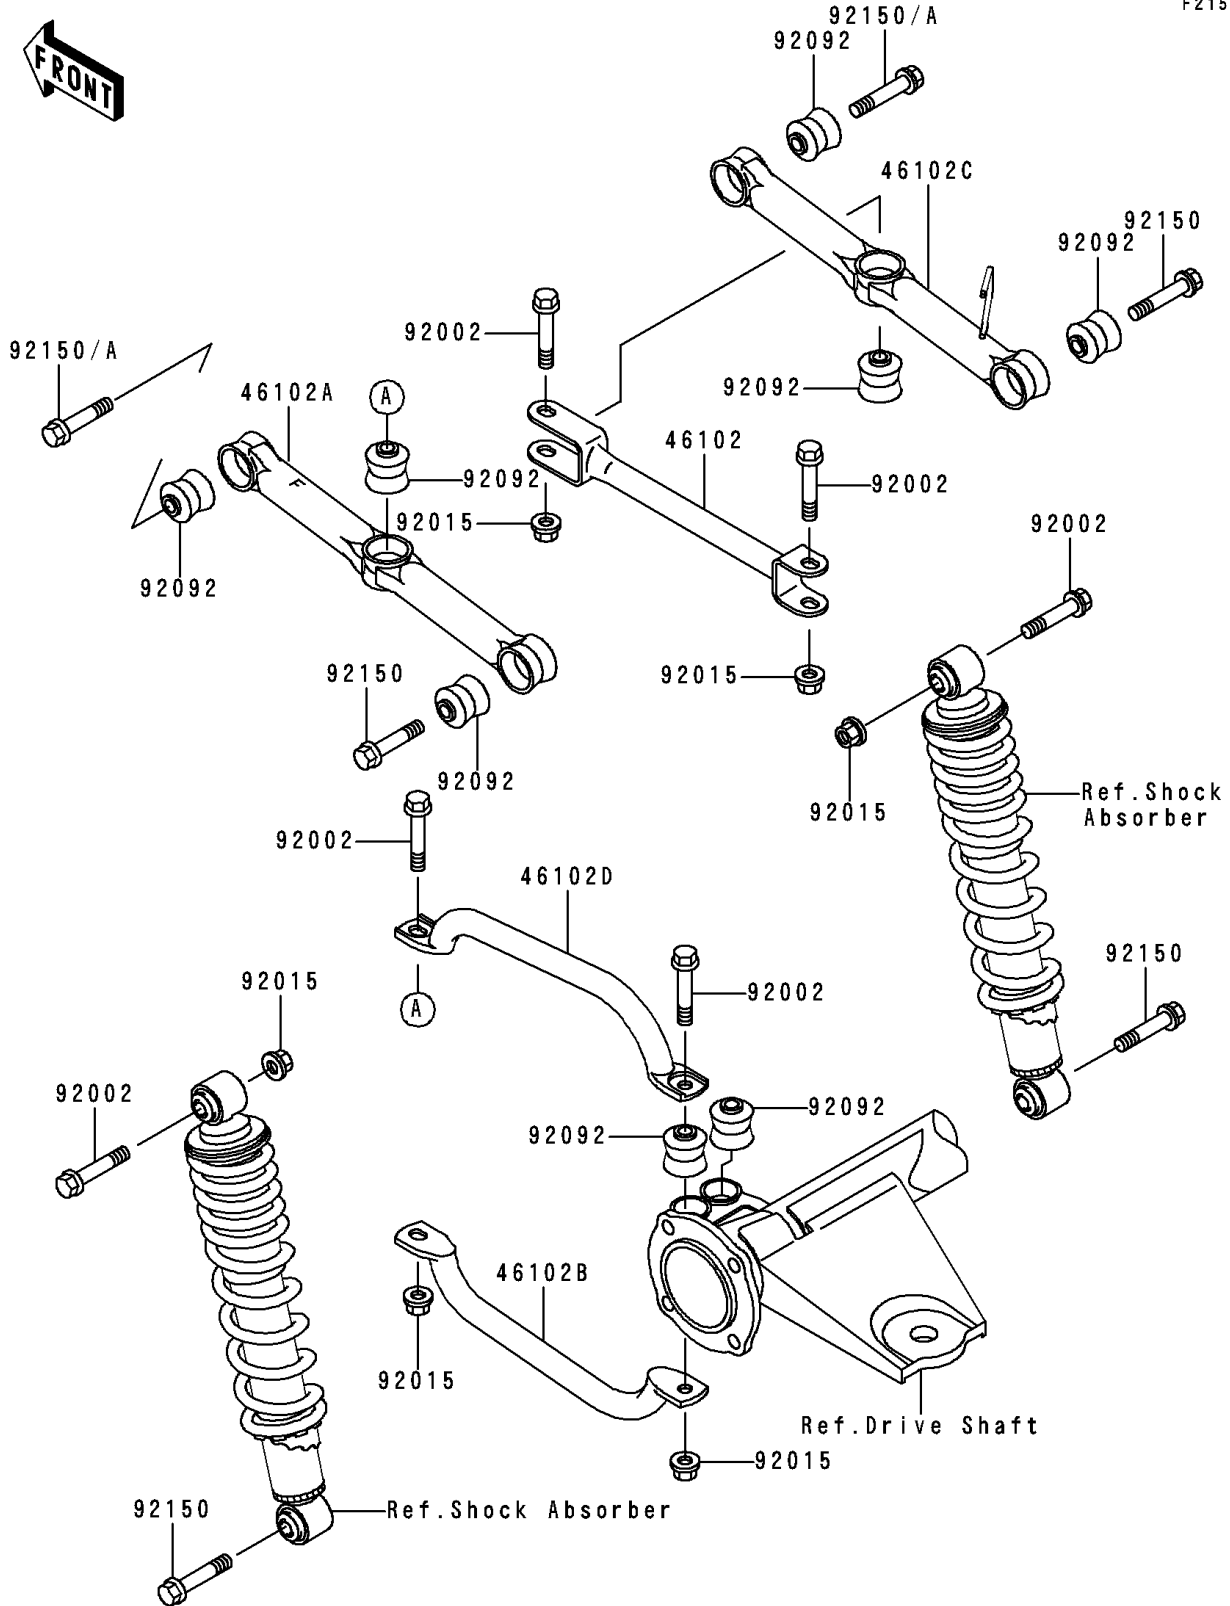

# 1991 Bayou 300 4X4 PARTS DIAGRAM

Rear Suspension

F2153

# 1991 Bayou 300 4X4 PARTS LIST

## Rear Suspension

ITEM NAME	PART NUMBER	QUANTITY
ROD,SUSPENSION,RIGHT CROSS (Ref # 46102)	46102-1213	1
ROD,SUSPENSION,RR,LH,OUTSIDE (Ref # 46102A)	46102-1241	1
ROD,SUSPENSION,RR,LH,INSIDE (Ref # 46102B)	46102-1242	1
ROD,SUSPENSION,RR,RH,OUTSIDE (Ref # 46102C)	46102-1243	1
ROD,SUSPENSION,LEFT CROSS (Ref # 46102D)	46102-1330	1
BOLT,FLANGED,10X53.5 (Ref # 92002)	92002-1529	6
NUT,LOCK,10MM (Ref # 92015)	92015-1597	6
BUSHING-RUBBER (Ref # 92092)	92092-1064	8
BOLT,FLANGED,10X49 (Ref # 92150)	92150-1048	4
BOLT,FLANGED,10X52 (Ref # 92150A)	92150-1070	2