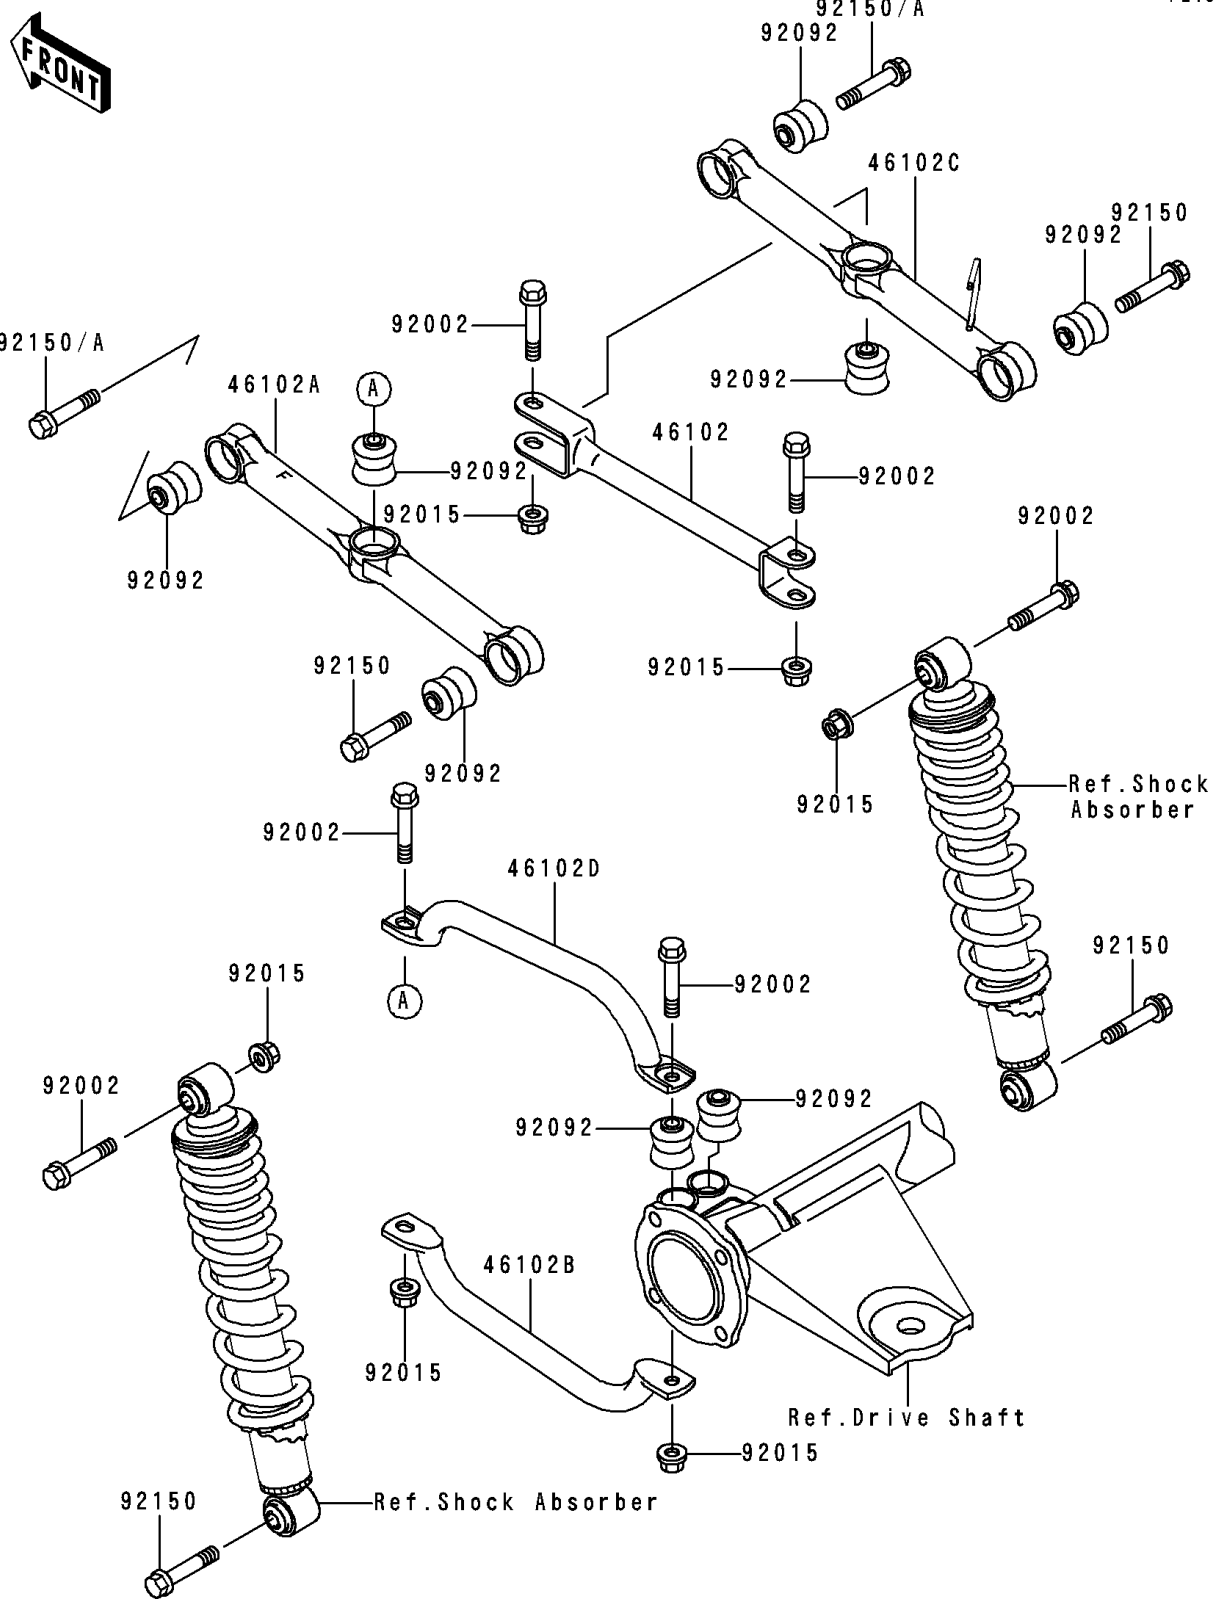

# 1992 Bayou 300 4X4 PARTS DIAGRAM

Rear Suspension

F2153

# 1992 Bayou 300 4X4 PARTS LIST

## Rear Suspension

ITEM NAME	PART NUMBER	QUANTITY
ROD,SUSPENSION,RIGHT CROSS (Ref # 46102)	46102-1213	1
ROD,SUSPENSION,RR,LH,OUTSIDE (Ref # 46102A)	46102-1241	1
ROD,SUSPENSION,RR,LH,INSIDE (Ref # 46102B)	46102-1242	1
ROD,SUSPENSION,RR,RH,OUTSIDE (Ref # 46102C)	46102-1243	1
ROD,SUSPENSION,LEFT CROSS (Ref # 46102D)	46102-1330	1
BOLT,FLANGED,10X53.5 (Ref # 92002)	92002-1529	6
NUT,LOCK,10MM (Ref # 92015)	92015-1597	6
BUSHING-RUBBER (Ref # 92092)	92092-1064	8
BOLT,FLANGED,10X49 (Ref # 92150)	92150-1048	4
BOLT,FLANGED,10X52 (Ref # 92150A)	92150-1070	2