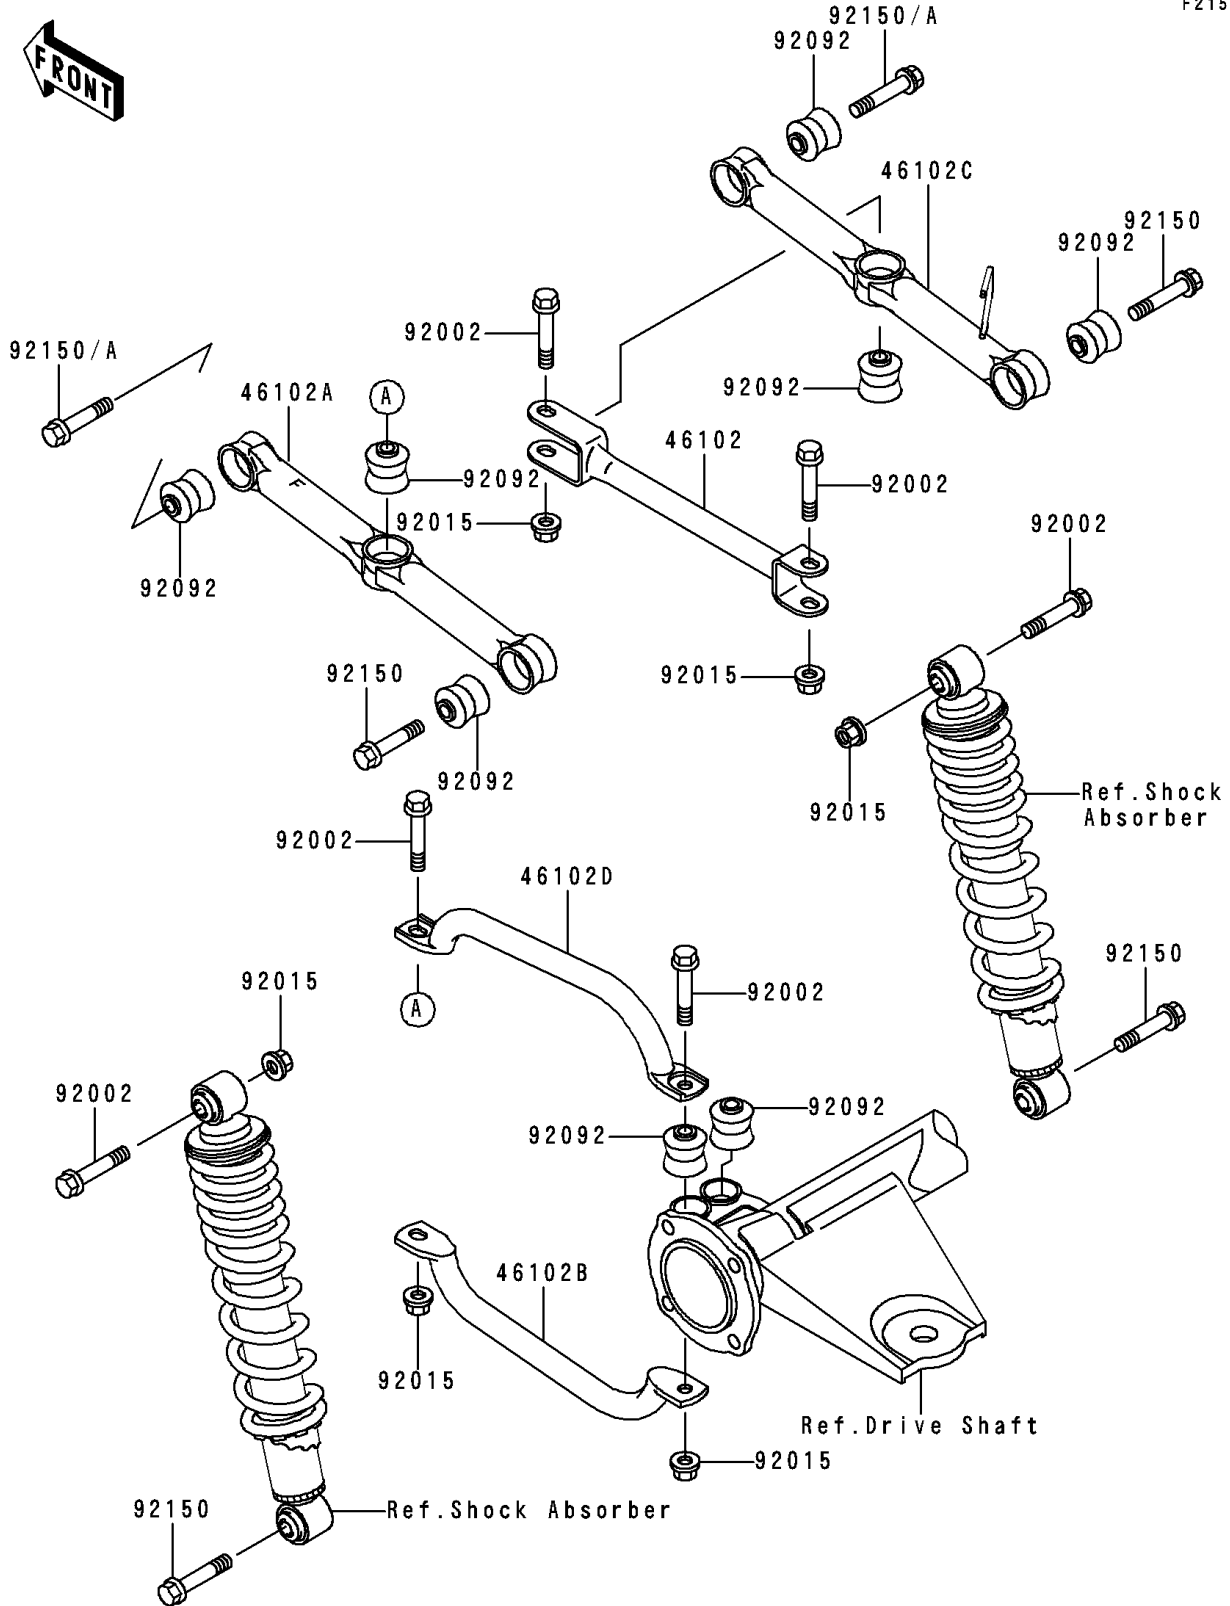

1992 Bayou 300 4X4 PARTS DIAGRAM

Rear Suspension

F2153

1992 Bayou 300 4X4 PARTS LIST

Rear Suspension

ITEM NAME	PART NUMBER	QUANTITY
ROD,SUSPENSION,RIGHT CROSS (Ref # 46102)	46102-1213	1
ROD,SUSPENSION,RR,LH,OUTSIDE (Ref # 46102A)	46102-1241	1
ROD,SUSPENSION,RR,LH,INSIDE (Ref # 46102B)	46102-1242	1
ROD,SUSPENSION,RR,RH,OUTSIDE (Ref # 46102C)	46102-1243	1
ROD,SUSPENSION,LEFT CROSS (Ref # 46102D)	46102-1330	1
BOLT,FLANGED,10X53.5 (Ref # 92002)	92002-1529	6
NUT,LOCK,10MM (Ref # 92015)	92015-1597	6
BUSHING-RUBBER (Ref # 92092)	92092-1064	8
BOLT,FLANGED,10X49 (Ref # 92150)	92150-1048	4
BOLT,FLANGED,10X52 (Ref # 92150A)	92150-1070	2