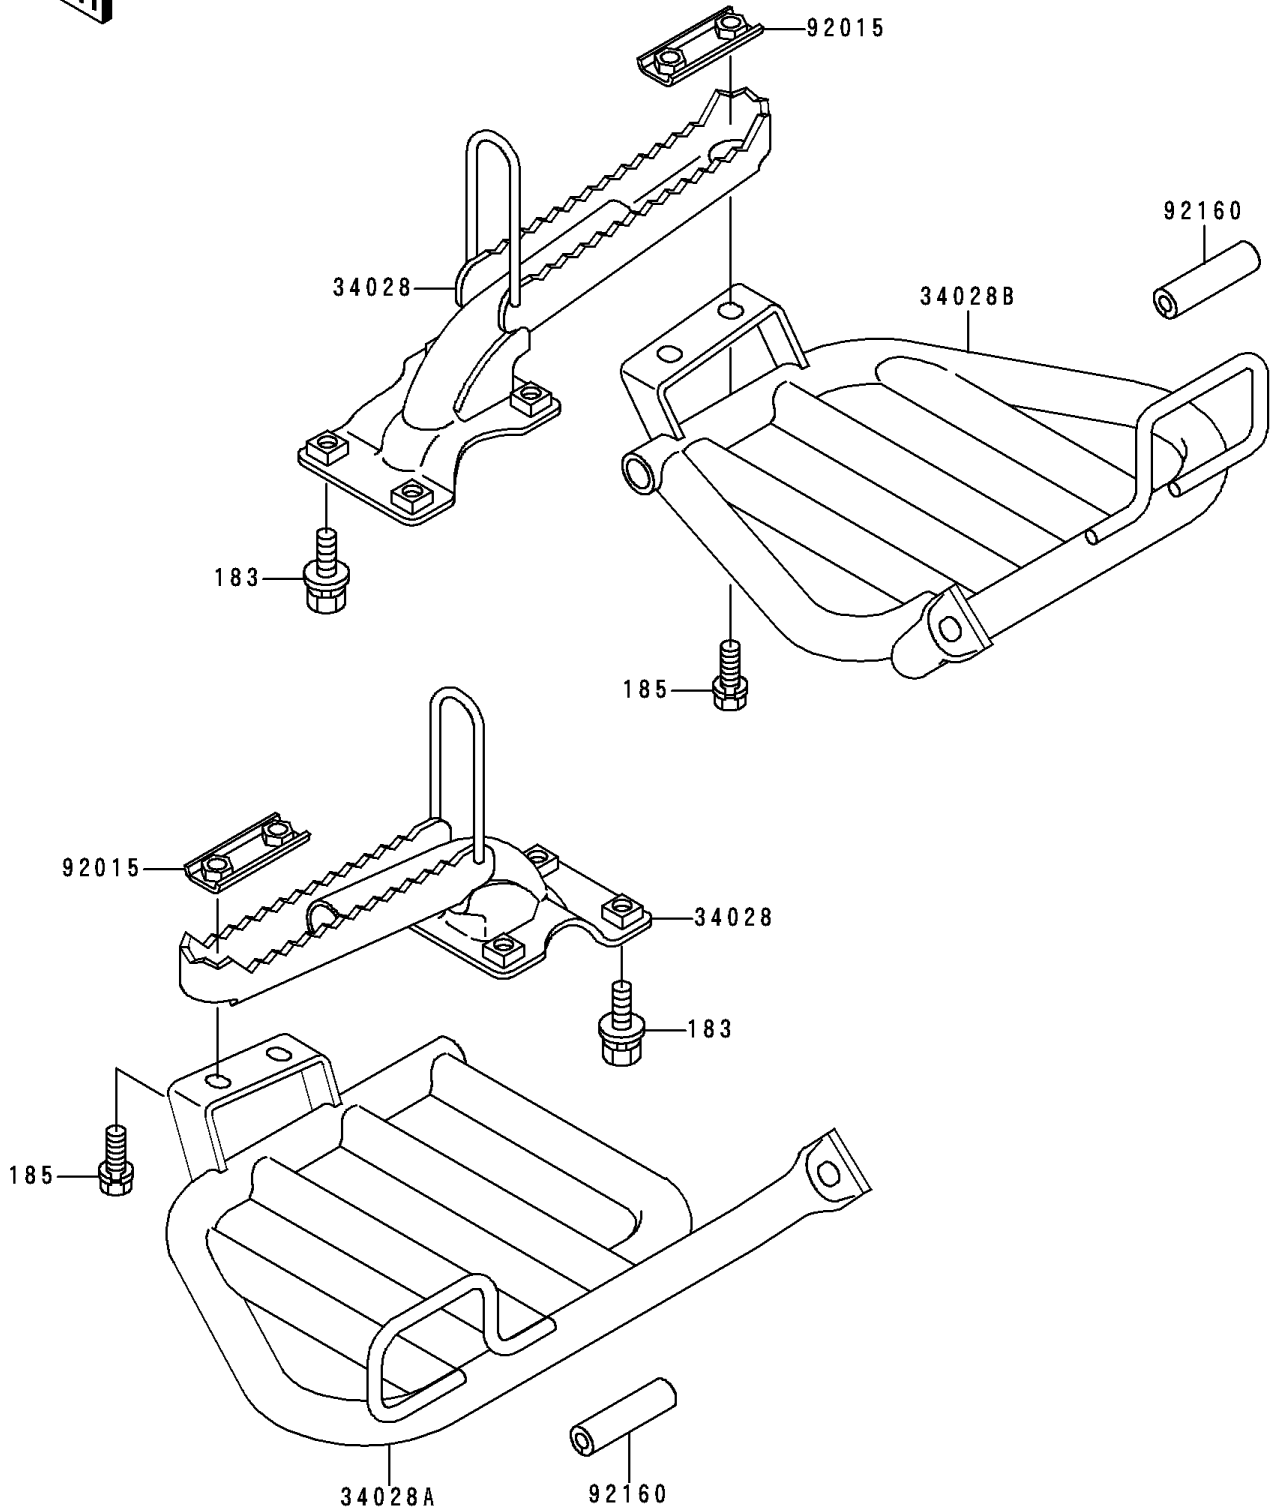

1991 Bayou 300 4X4 PARTS DIAGRAM

Footrests

F2160

1991 Bayou 300 4X4 PARTS LIST

Footrests

ITEM NAME	PART NUMBER	QUANTITY
BOLT-UPSET-WS-SMALL (Ref # 183)	183H0818	8
BOLT-UPSET-WSP-SMALL,8X20 (Ref # 185)	185J0820	4
STEP (Ref # 34028)	34028-1271	2
STEP,FOOT BOARD,LH (Ref # 34028A)	34028-1312	1
STEP,FOOT BOARD,RH (Ref # 34028B)	34028-1313	1
NUT (Ref # 92015)	92015-1732	2
DAMPER (Ref # 92160)	92160-1175	2