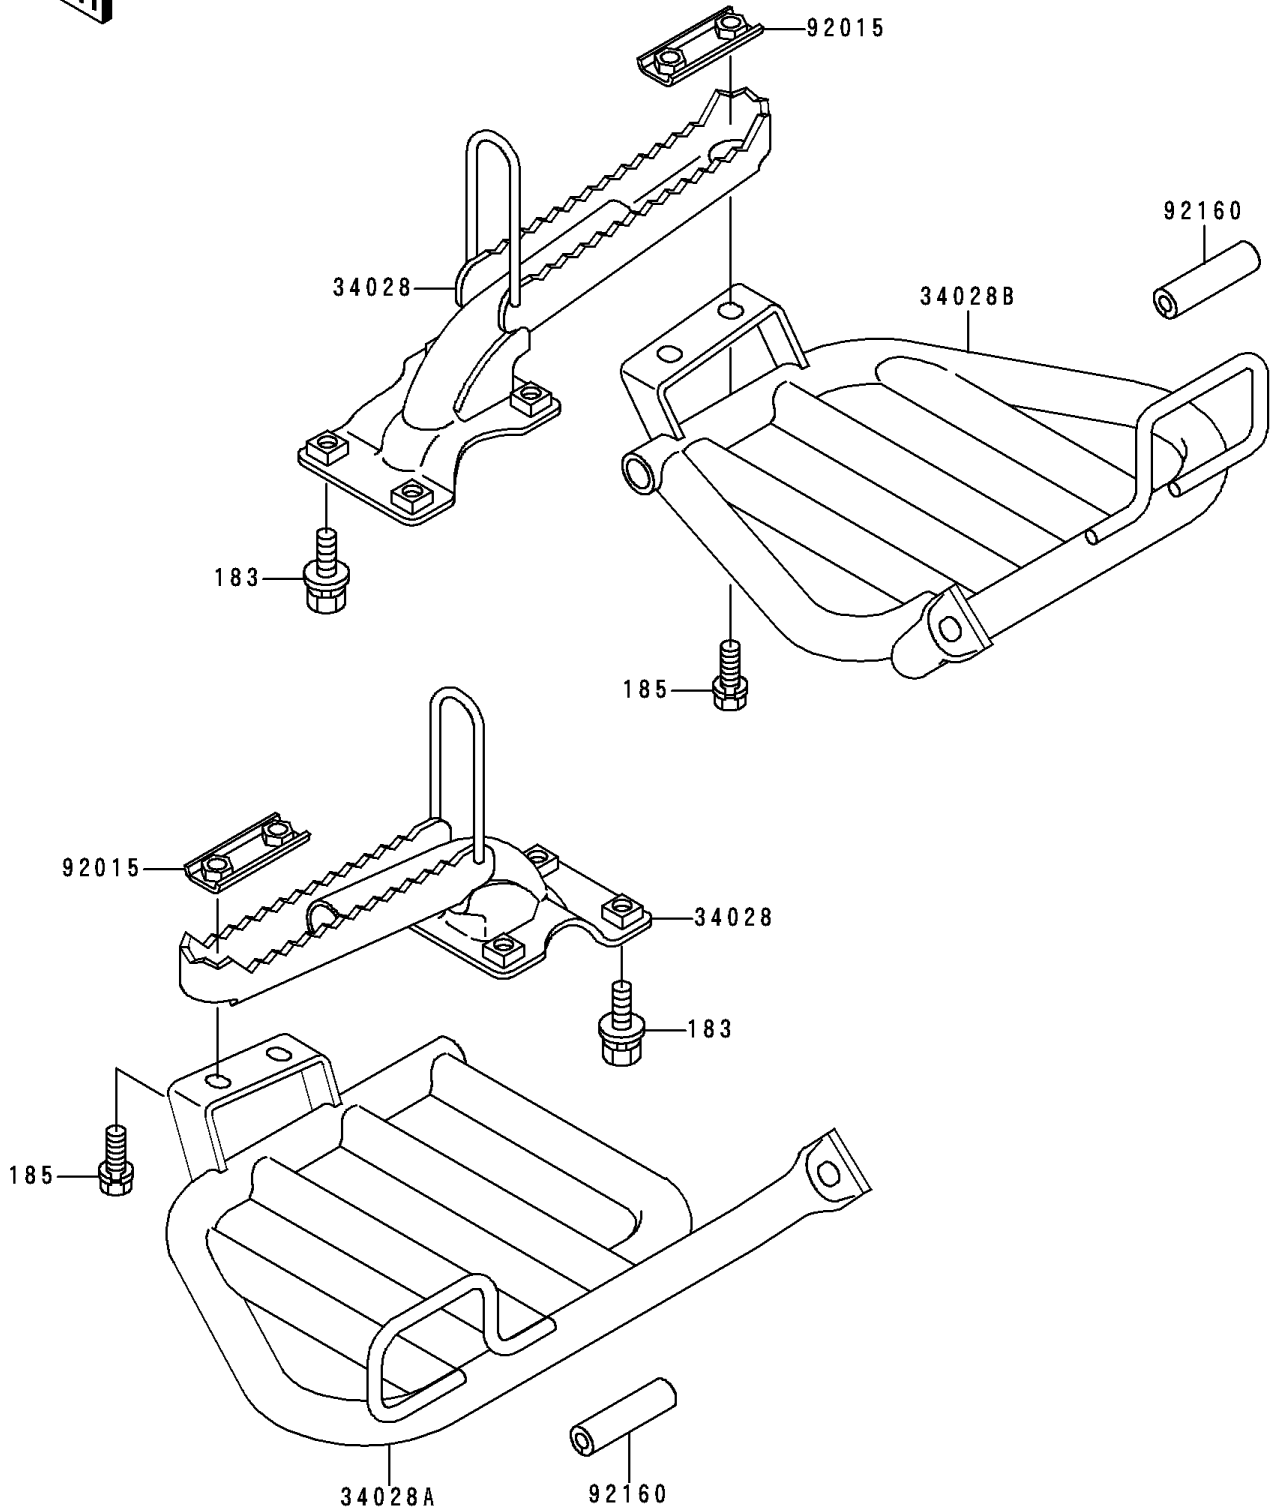

1992 Bayou 300 4X4 PARTS DIAGRAM

Footrests

F2160

1992 Bayou 300 4X4 PARTS LIST

Footrests

ITEM NAME	PART NUMBER	QUANTITY
BOLT-UPSET-WS-SMALL (Ref # 183)	183H0818	8
BOLT-UPSET-WSP-SMALL,8X20 (Ref # 185)	185J0820	4
STEP (Ref # 34028)	34028-1271	2
STEP,FOOT BOARD,LH (Ref # 34028A)	34028-1312	1
STEP,FOOT BOARD,RH (Ref # 34028B)	34028-1313	1
NUT (Ref # 92015)	92015-1732	2
DAMPER (Ref # 92160)	92160-1175	2