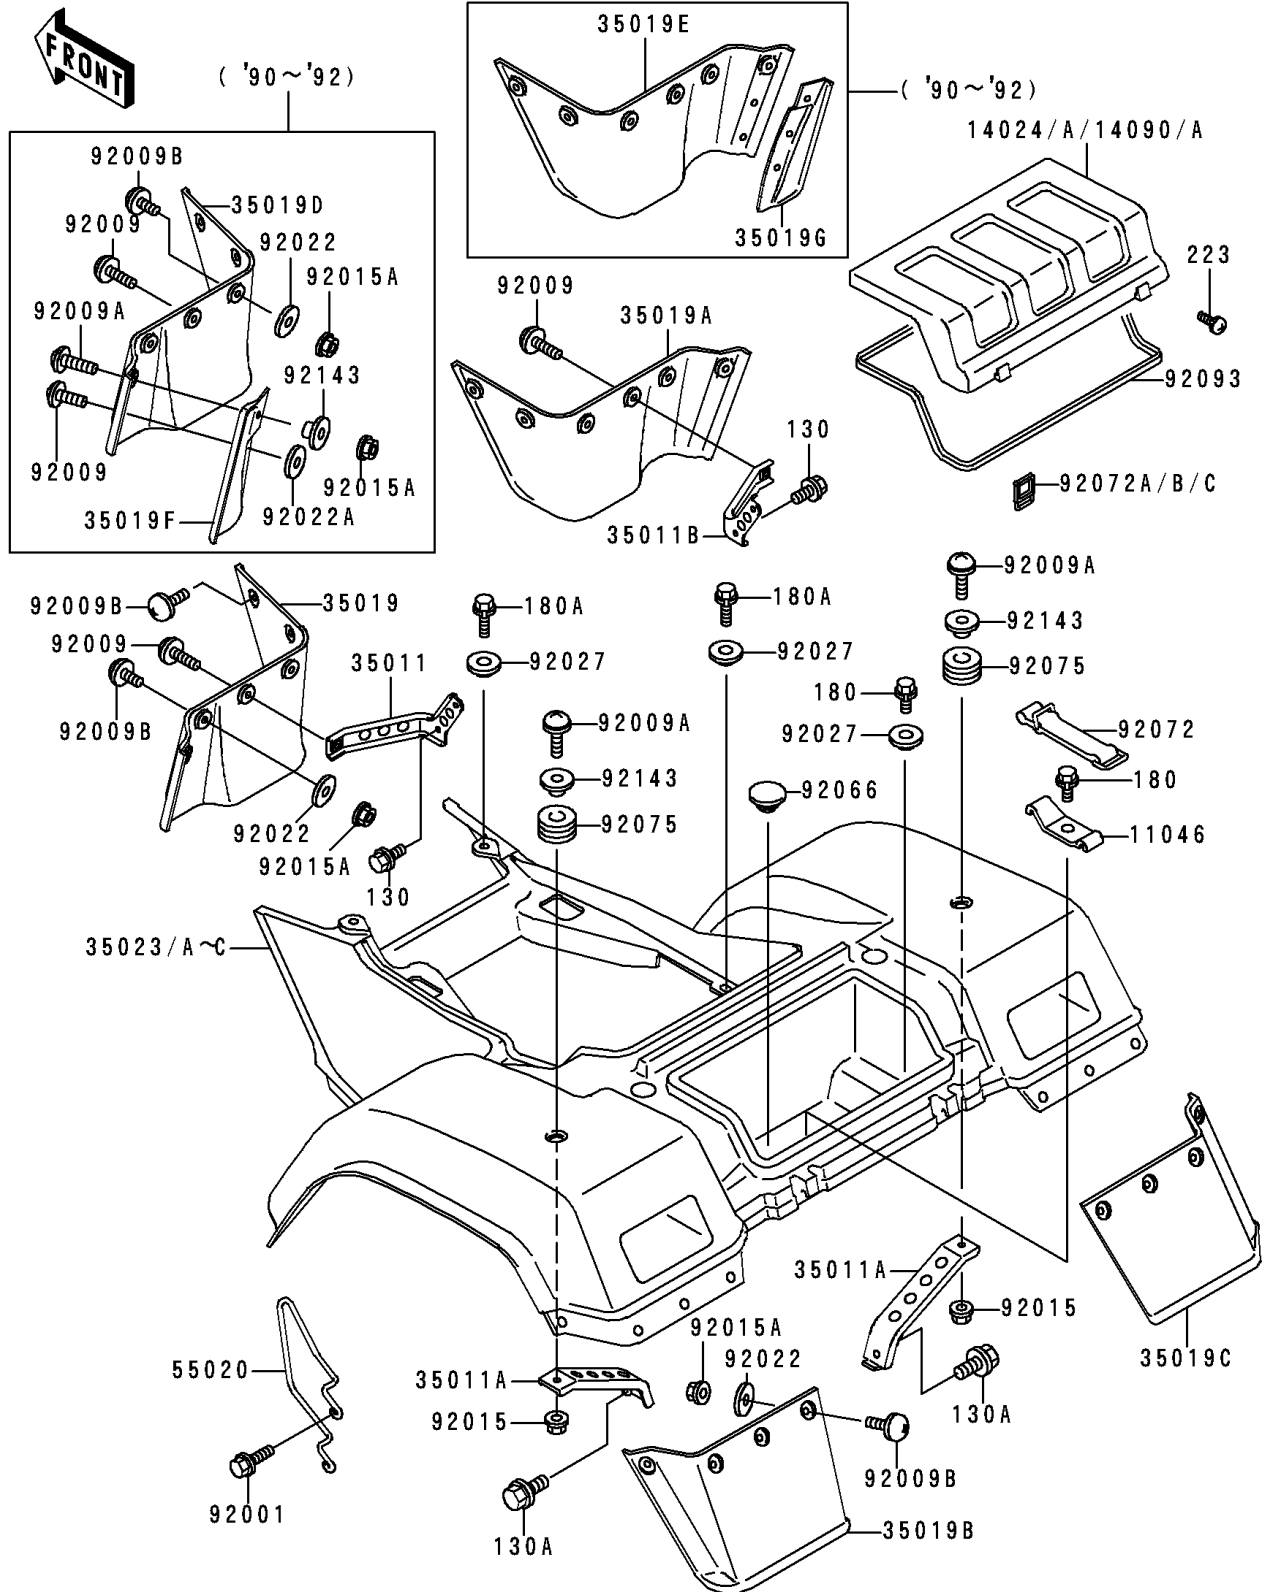

# 1991 Bayou 300 4X4 PARTS DIAGRAM

Rear Fender(s)

F2172

# 1991 Bayou 300 4X4 PARTS LIST

## Rear Fender(s)

ITEM NAME	PART NUMBER	QUANTITY
BRACKET,BAND (Ref # 11046)	11046-1319	1
COVER,REAR FENDER,BLACK (Ref # 14024)	14024-1658-6D	1
COVER,REAR FENDER,F.RED (Ref # 14024A)	14024-1658-6L	1
STAY,REAR FENDER,FR,LH (Ref # 35011)	35011-1423	1
STAY,REAR FENDER,UPP (Ref # 35011A)	35011-1424	2
STAY,REAR FENDER,FR,RH (Ref # 35011B)	35011-1440	1
FLAP,RR,LH,RR (Ref # 35019B)	35019-1220	1
FLAP,RR,RH,RR (Ref # 35019C)	35019-1221	1
FLAP,RR,LH,FR (Ref # 35019D)	35019-1235	1
FLAP,RR,RH,FR (Ref # 35019E)	35019-1236	1
FLAP,LWR,RR,LH (Ref # 35019F)	35019-1256	1
FLAP,LWR,RR,RH (Ref # 35019G)	35019-1257	1
FENDER-REAR,BLACK (Ref # 35023B)	35023-1293-6D	1
FENDER-REAR,F.RED (Ref # 35023C)	35023-1293-6L	1
GUARD (Ref # 55020)	55020-1322	1
BOLT,6X18 (Ref # 92001)	92001-1342	2
SCREW,6X18,BLACK (Ref # 92009)	92009-1181	6
SCREW,6X22,BLACK (Ref # 92009A)	92009-1256	4
SCREW,6X16 (Ref # 92009B)	92009-1621	16
NUT,FLANGED,6MM,BLACK (Ref # 92015)	92015-1233	2
NUT,LOCK,FLANGED,6MM (Ref # 92015A)	92015-1675	22
WASHER,6.5X16X1.0 (Ref # 92022)	92022-1093	16
WASHER,6.5X16X2 (Ref # 92022A)	92022-1342	4
COLLAR,L=4.7 (Ref # 92027)	92027-122	5
BAND (Ref # 92072)	92072-1085	1
BAND (Ref # 92072B)	92072-1269	2
DAMPER,CASE (Ref # 92075)	92075-222	2
SEAL,REAR FENDER COVER (Ref # 92093)	92093-1262	1
COLLAR,L=9.6 (Ref # 92143)	92143-1016	4

# 1991 Bayou 300 4X4 PARTS LIST

Rear Fender(s)

ITEM NAME	PART NUMBER	QUANTITY
BOLT-FLANGED,6X10 (Ref # 130)	130B0610	4
BOLT-FLANGED,8X12 (Ref # 130A)	130B0812	2
BOLT-UPSET-WS (Ref # 180)	180D0614	2
BOLT-UPSET-WS (Ref # 180A)	180D0618	4
PLUG,11X3.2 (Ref # 92074)	92074-038	1